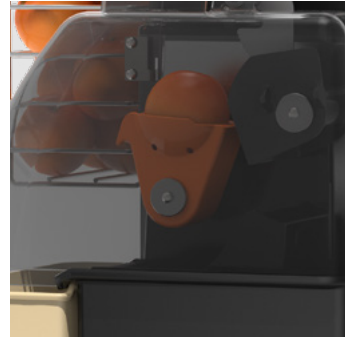

Z1 Nature

Smaller in size

This is Zummo's most compact model and it is recommended for premises with limited space. It has been designed to be the most effective and profitable solution for businesses with a juice consumption of less than 30 glasses per day.

Available in 4 colours

Ref. Z1-NBE

Ref. Z1-NOR

Ref. Z1-NGP

Ref. Z1-NBR

The evolution to Nature

- Customisable bins
- Standard contact sensor
- Smoky grey front cover
- EVS Advanced juice extraction system

- **Increased durability:** as there are no elastic belts, there are no breakages, something that could also affect the optimal functioning of the blade.
- **Greater functionality:** avoiding maintenance tasks and replacement of broken or worn belts. Cleaning the kit is also much easier.
- **Greater yield:** the new kit leads to greater juice extraction yield. Thanks to its new design, up to 10% more juice can be obtained.

Technical features

Fruit per minute	6,5
Weight	65 lbs
Peel collection	2.38 gal
Fruit diameter	2.16"-2.75" / 2.48"-2.95". Opt 2.56" - 3.15" / 2.95" - 3.54"
Measurements	26.69"(h) x 13.62"(w) x 15.31"(l)
Protection	Blockage sensors
Basket capacity	2.2 lbs (optional)
Programmer	Yes