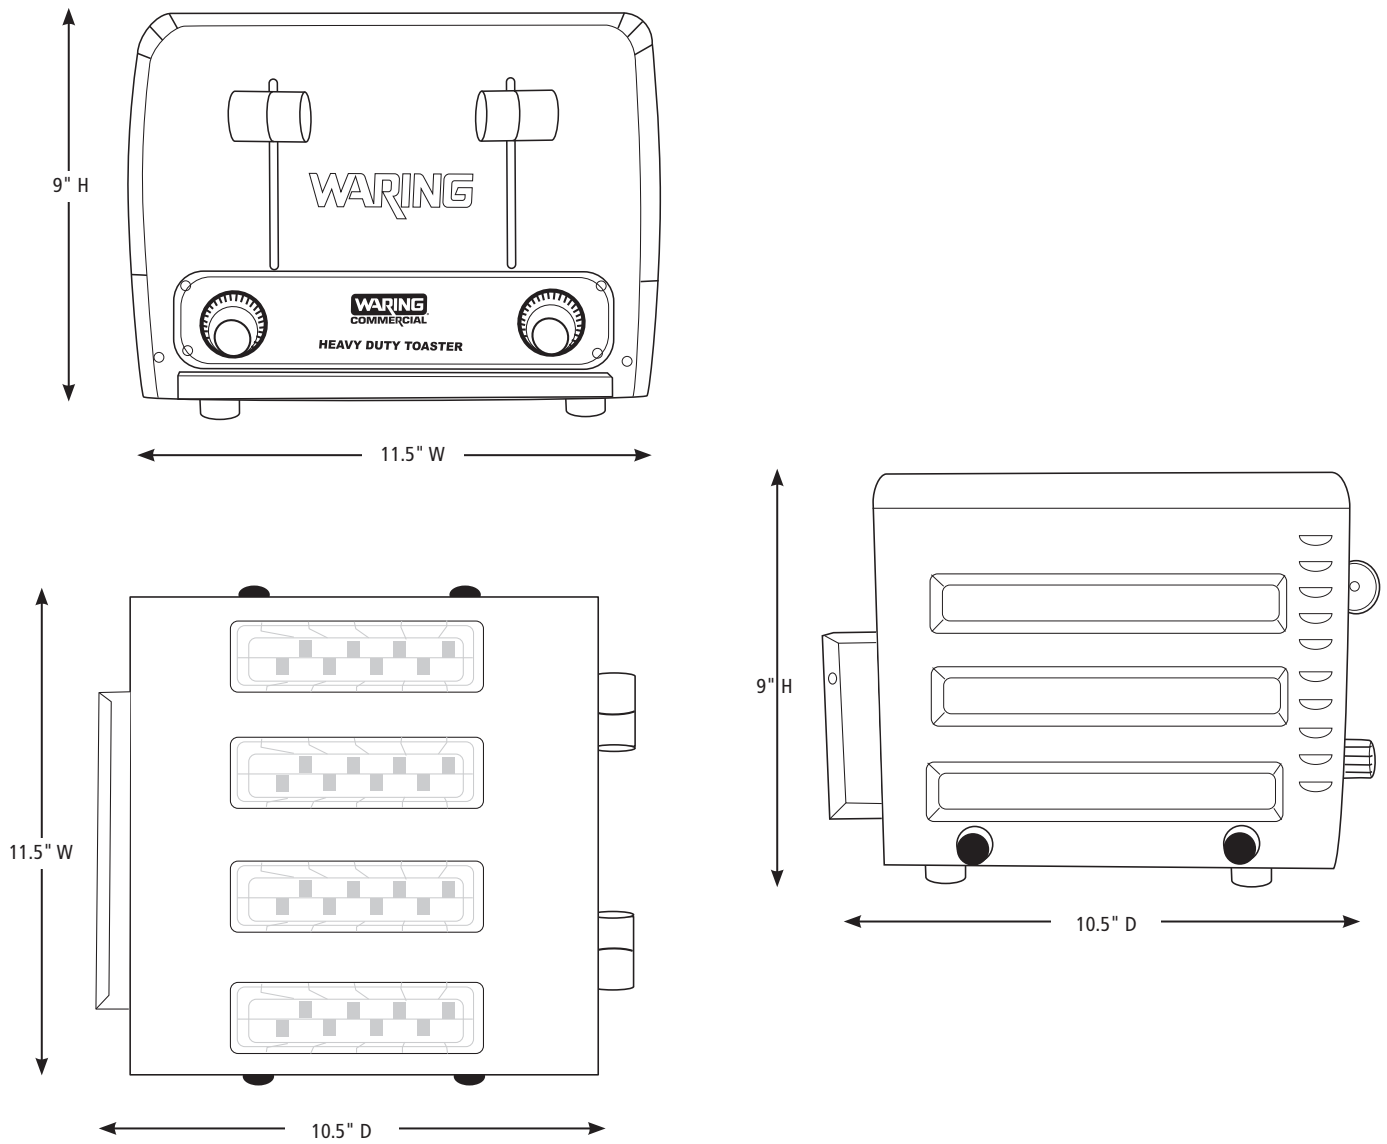

### DIMENSIONS

Out of Box Weight: 16.5 lb.

ORDERING INFORMATION	#STD. PKG.	GIFTBOX WEIGHT	CUBIC FEET	BOX DIMENSIONS D X W X H	UPC	CASE PKG.	MC WEIGHT	MC DIMENSIONS D X W X H	MBC
WCT800 – Heavy-Duty 4-Slice Toaster	1	19.1	2.69	15.375" x 14" x 11"	040072001451	1	20.5	15.75" x 14.75" x 11.75"	10040072001458