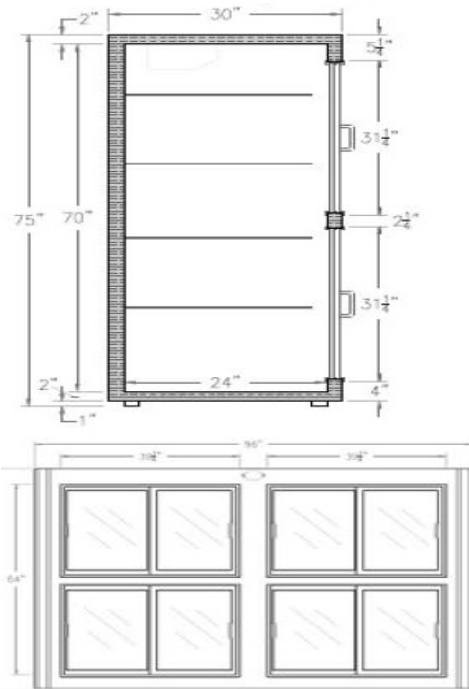

Model:  
RW-38

## Sliding Glass Door / Remote

Cooler

Chrome

38"x30"x75"( LxWxD )

Doors	Shelves	Refrigerant	HP	Power	Amps.	BTU	Weight(lbs.)
4	8	N/A	N/A	115/60/1	7.0	1400	200