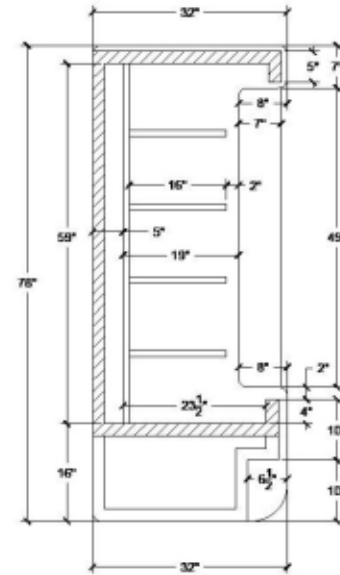

Model:
OPC-6

Open Display Case / Remote

 Cooler

 Wood
 Red

72"x32"x78"(LxWxD)

5-15P

Doors	Shelves	Refrigerant	HP	Power	Amps.	BTU	Weight(lbs.)
N/A	4	N/A	N/A	115/60/1	12.5	1700	400

FEATURES

Refrigeration system:

- ✓ Holds 33°F to 41°F (0.5°C to 5°C) for the best in food preservation.

Shelves:

- ✓ Adjustable, heavy duty 16" wide stainless steel shelves.
- ✓ Four shelves, 5 levels of display