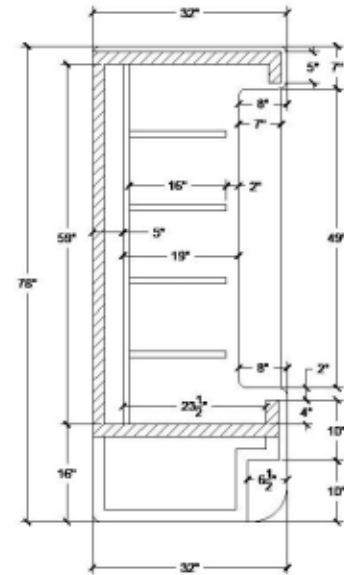

Model:
OPC-4

Open Display Case / Remote

Cooler

Stainless

Black

48"x32"x78"(LxWxD)

5-15P

Doors	Shelves	Refrigerant	HP	Power	Amps.	BTU	Weight(lbs.)
N/A	4	N/A	N/A	115/60/1	8	1200	300