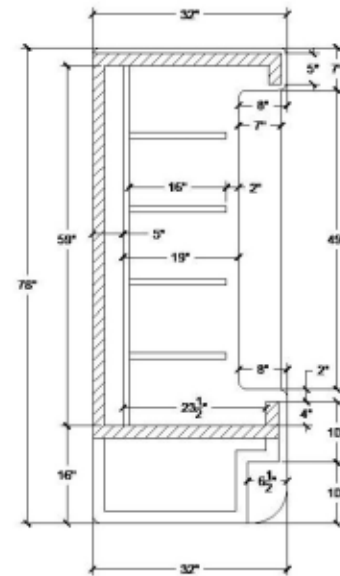

Model:
OPC-12

Open Display Case / Remote

Cooler

Stainless

Black

144"x32"x78"(LxWxD)

5-15P

| Doors | Shelves | Refrigerant | HP | Power | Amps. | BTU | Weight(lbs.) |
|-------|---------|-------------|-----|----------|-------|------|--------------|
| N/A | 8 | N/A | N/A | 115/60/1 | 12.5 | 6000 | 600 |

Refrigeration system:

- ✓ Holds 33°F to 41°F (0.5°C to 5°C) for the best in food preservation.

Shelves:

- ✓ Adjustable, heavy duty 16" wide stainless steel shelves.
- ✓ Four shelves, 5 levels of display