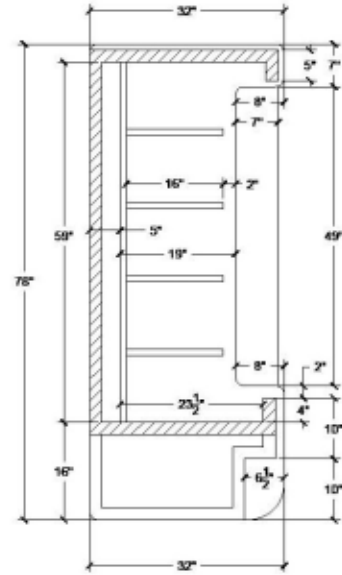

Model:
OPC-10

Open Display Case / Remote

 Cooler

 Wood
 Red

120"x32"x78"(LxWxD)

5-15P

Doors	Shelves	Refrigerant	HP	Power	Amps.	BTU	Weight(lbs.)
N/A	8	N/A	N/A	115/60/1	12.5	5500	500

FEATURES

Refrigeration system:

- ✓ Holds 33°F to 41°F (0.5°C to 5°C) for the best in food preservation.

Shelves:

- ✓ Adjustable, heavy duty 16" wide stainless steel shelves.
- ✓ Four shelves, 5 levels of display