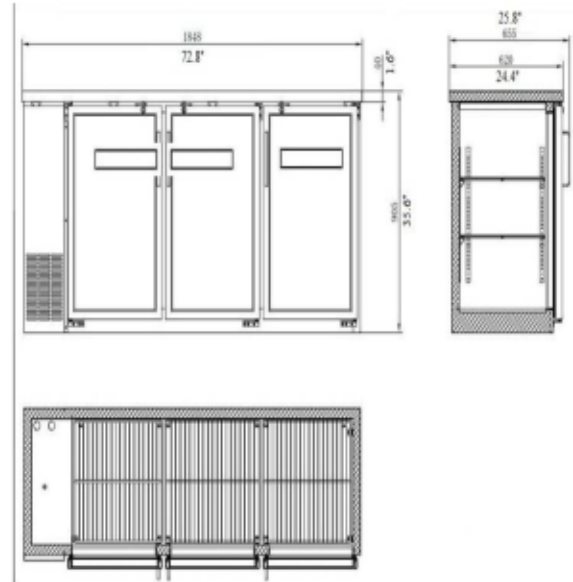

## 24" Wide Back Bar Solid Door

 Cooler

5-15P

| Doors | Shelves | Refrigerant | HP   | Power    | Amps. | Cu.ft. | Weight(lbs.) |
|-------|---------|-------------|------|----------|-------|--------|--------------|
| 3     | 6       | R290        | 1/4+ | 115/60/1 | 16    | 19.6   | 300          |