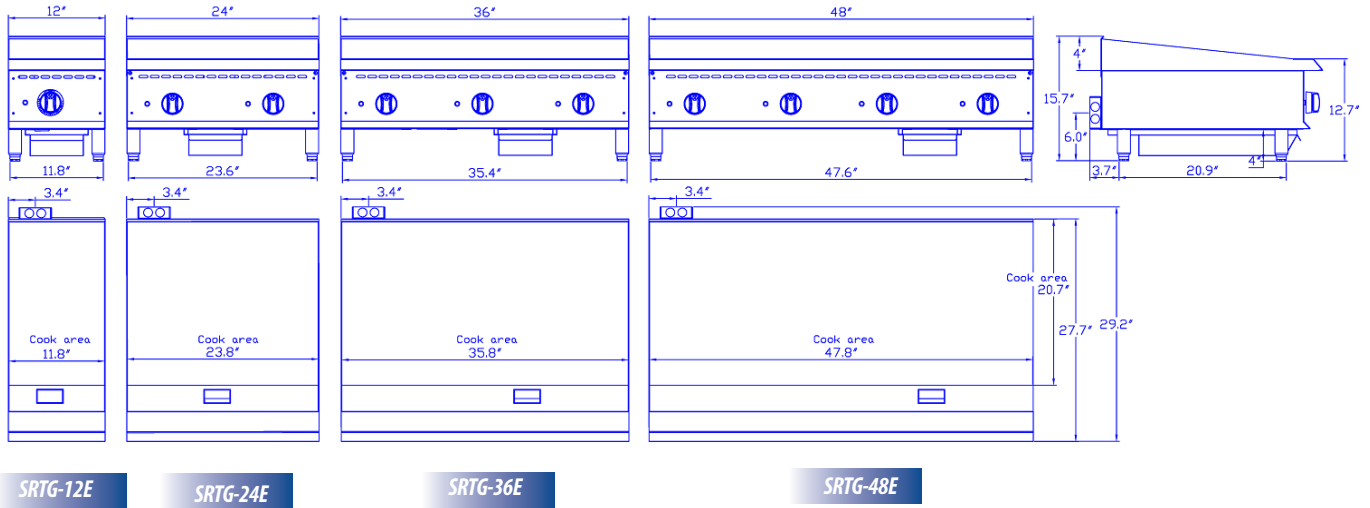

SPECIFICATIONS

MODEL NUMBER	EXTERNAL DIMENSIONS ^{WxDxH}	NET WEIGHT	SHIPPING WEIGHT
SRTG-12E	12" X 29.2" X 15.7"	104LBS	125 LBS
SRTG-24E	24" X 29.2" X 15.7"	178 LBS	235 LBS
SRTG-36E	36" X 29.2" X 15.7"	253 LBS	335 LBS
SRTG-48E	48" X 29.2" X 15.7"	348 LBS	440 LBS