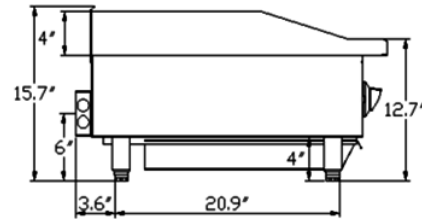

SRTG-36E

1" thick steel griddle plate, 4000W element every 12",
s/s exterior, galvanized back, 4" grease trough

*Stainless steel front and sides

STANDARD FEATURES

- Operates on 208/240V/50/60Hz (See specs on next page), 50/60Hz Per 12" section of griddle, 3kW at 208V; 4kW at 240V
- 1" thick cooking surface
- Temperature controlled by snap-action thermostats from 150°F (66°C) up to 450°F (232°C).
- One grease drawer on 12" 24" 36" models, two grease drawers on 48" models
- Stainless steel front and side
- Supplied with 4" (102 mm) legs that are adjustable up to 1.375" (35 mm)
- 20.7" Cooking depth
- Independent thermostat every 12"

MODEL NUMBER	EXTERNAL DIMENSIONS ^{WxDxH}	NET WEIGHT	SHIPPING WEIGHT
SRTG-12E	12" X 29.2" X 15.7"	104LBS	125 LBS
SRTG-24E	24" X 29.2" X 15.7"	178 LBS	235 LBS
SRTG-36E	36" X 29.2" X 15.7"	253 LBS	335 LBS
SRTG-48E	48" X 29.2" X 15.7"	348 LBS	440 LBS

ALL SRTG-E'S

MODEL NUMBER	PHASE	VOLTAGE	RATED WATTAGE	WIRE CONNECT	NOMINAL AMPS PER LINE	FOR SUPPLY USE WIRE SIZE SHOWN OR LARGER
SRTG-12E	Single phase dual supply	208 240	3000 4000	-	14.44 16.66	AWG #14 AWG#14
SRTG-24E	Single phase dual supply	208 240	6000 8000		28.88 33	AWG #10 AWG#8
	Three phase dual supply	208 240	6000 8000	X Y Z X Y Z	14.44 25 14.4 16.7 28.9 16.7	AWG #16 AWG#12 AWG#16 AWG #14 AWG#10 AWG#14
SRTG-36E	Single phase dual supply	208 240	9000 12000	X-Y X-Y	43 50	AWG #6 AWG#6
	Three phase dual supply	208 240	9000 12000	X Y Z X Y Z	25 25 25 28.9 28.9 28.9	AWG#12 AWG#10
SRTG-48E	Three phase dual supply	208 240	12000 16000	X Y Z X Y Z	38.2 38.2 25 44.2 44.2 29	AWG #6 AWG#6 AWG#8 AWG #6 AWG#6 AWG#8