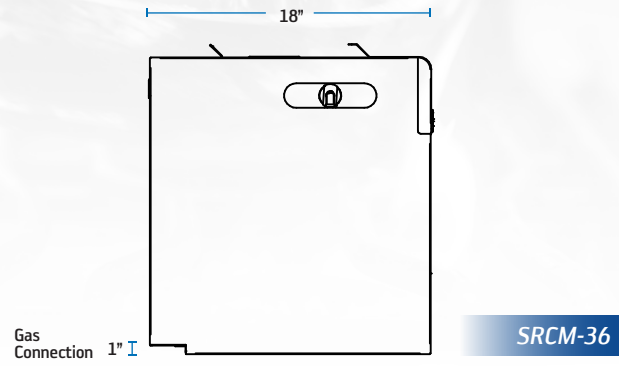

SRCM-36

The included wall mount brackets allow positioning the cheese melter on a wall for easy access and to save counter space.

*4" stainless steel counter-top legs or range mount kit are optional.

STANDARD FEATURES

SPECIFICATIONS

MODEL NUMBER	EXTERNAL DIMENSIONS (WxDxH)	NUMBER OF BURNERS	BTU'S PER BURNER	TOTAL BTU	NET WEIGHT	SHIPPING WEIGHT
SRCM-24	24" X 18" X 19.8"	1	20,000	20,000	95 LBS	105 LBS
SRCM-36	36" X 18" X 19.8"	2	20,000	40,000	150 LBS	160 LBS