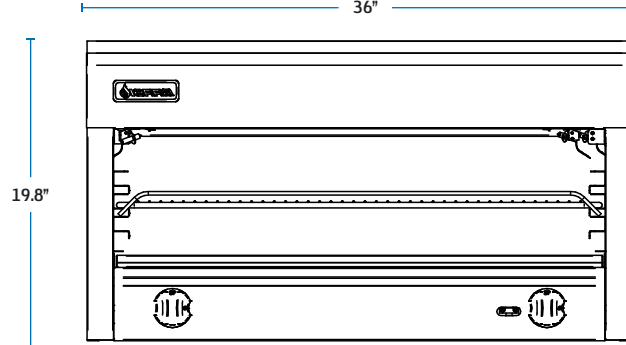

SRCM-36

The included wall mount brackets allow positioning the cheese melter on a wall for easy access and to save counter space.

*4" stainless steel counter-top legs or range mount kit are optional.

STANDARD FEATURES

SPECIFICATIONS

MODEL NUMBER	EXTERNAL DIMENSIONS (WxDxH)	NUMBER OF BURNERS	BTU'S PER BURNER	TOTAL BTU	NET WEIGHT	SHIPPING WEIGHT
SRCM-24	24" X 18" X 19.8"	1	20,000	20,000	95 LBS	105 LBS
SRCM-36	36" X 18" X 19.8"	2	20,000	40,000	150 LBS	160 LBS