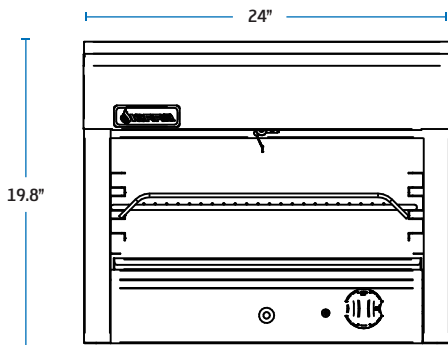

SRCM-36

The included wall mount brackets allow positioning the cheese melter on a wall for easy access and to save counter space.

*4" stainless steel counter-top legs or range mount kit are optional.

STANDARD FEATURES

SPECIFICATIONS

MODEL NUMBER	EXTERNAL DIMENSIONS (WxDxH)	NUMBER OF BURNERS	BTU'S PER BURNER	TOTAL BTU	NET WEIGHT	SHIPPING WEIGHT
SRCM-24	24" X 18" X 19.8"	1	20,000	20,000	95 LBS	105 LBS
SRCM-36	36" X 18" X 19.8"	2	20,000	40,000	150 LBS	160 LBS