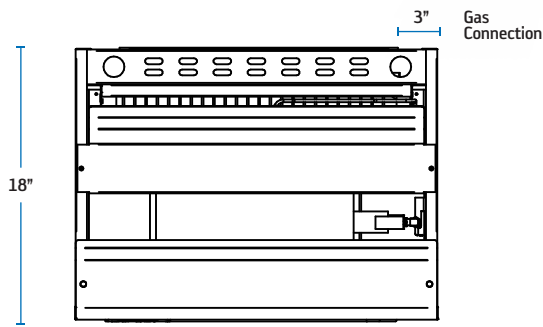

PROJECT NAME: _____

LOCATION: _____

ITEM: _____ QTY: _____

MODEL: _____

SRCM SERIES CHEESEMELTERS

Sierra's SRCM Series is a gas powered Cheese Melter that is built with Sierra quality and power in mind. It has a fully stainless exterior that will keep its shine for years. The interior is aluminized steel and the unit comes with a nickel plated shelf that has three adjustable positions. The SRCM also has a full width removable drip pan to make clean-ups easier. *4" stainless steel counter-top legs are optional.*

SRCM-36

The included wall mount brackets allow positioning the cheese melter on a wall for easy access and to save counter space.

*4" stainless steel counter-top legs or range mount kit are optional.

STANDARD FEATURES

- 🔥 Wall mounted brackets included for easy wall mounting
- 🔥 Rapid Fire ceramic infrared tile burners
- 🔥 Each burner is individually controlled
- 🔥 Three adjustable rack positions
- 🔥 Fully stainless steel exterior
- 🔥 Ignition by standing pilot
- 🔥 Drip pan is easily removed for cleaning
- 🔥 The SRCM is shipped from the factory, ready for natural gas installation. An LP conversion kit is included with each unit

SPECIFICATIONS

MODEL NUMBER	EXTERNAL DIMENSIONS (WxDxH)	NUMBER OF BURNERS	BTU'S PER BURNER	TOTAL BTU	NET WEIGHT	SHIPPING WEIGHT
SRCM-24	24" X 18" X 19.8"	1	20,000	20,000	95 LBS	105 LBS
SRCM-36	36" X 18" X 19.8"	2	20,000	40,000	150 LBS	160 LBS