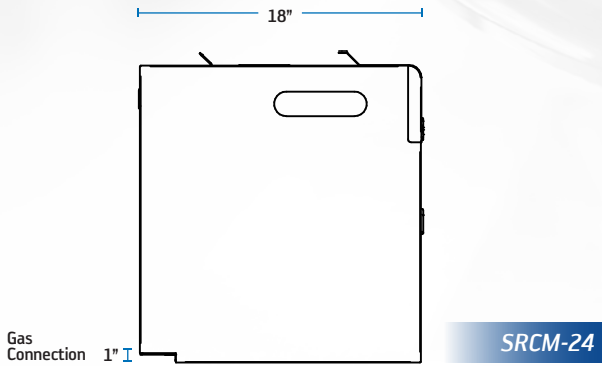

SRCM-36

The included wall mount brackets allow positioning the cheese melter on a wall for easy access and to save counter space.

*4" stainless steel counter-top legs or range mount kit are optional.

STANDARD FEATURES

SPECIFICATIONS

MODEL NUMBER	EXTERNAL DIMENSIONS (WxDxH)	NUMBER OF BURNERS	BTU'S PER BURNER	TOTAL BTU	NET WEIGHT	SHIPPING WEIGHT
SRCM-24	24" X 18" X 19.8"	1	20,000	20,000	95 LBS	105 LBS
SRCM-36	36" X 18" X 19.8"	2	20,000	40,000	150 LBS	160 LBS