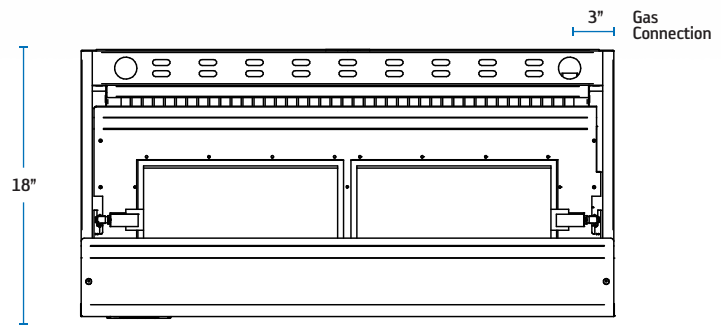

SRCM-36

The included wall mount brackets allow positioning the cheese melter on a wall for easy access and to save counter space.

*4" stainless steel counter-top legs or range mount kit are optional.

STANDARD FEATURES

- 🔥 Wall mounted brackets included for easy wall mounting
- 🔥 Rapid Fire ceramic infrared tile burners
- 🔥 Each burner is individually controlled
- 🔥 Three adjustable rack positions
- 🔥 Fully stainless steel exterior
- 🔥 Ignition by standing pilot
- 🔥 Drip pan is easily removed for cleaning
- 🔥 The SRCM is shipped from the factory, ready for natural gas installation. An LP conversion kit is included with each unit

SPECIFICATIONS

MODEL NUMBER	EXTERNAL DIMENSIONS (WxDxH)	NUMBER OF BURNERS	BTU'S PER BURNER	TOTAL BTU	NET WEIGHT	SHIPPING WEIGHT
SRCM-24	24" X 18" X 19.8"	1	20,000	20,000	95 LBS	105 LBS
SRCM-36	36" X 18" X 19.8"	2	20,000	40,000	150 LBS	160 LBS