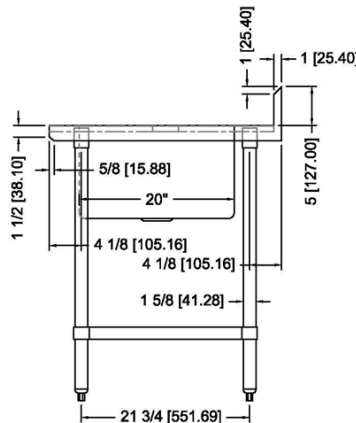

Prepline ST-3048 30" x 48" Stainless Steel Work Table with Sink and Faucet

STANDARD FEATURES

- Stainless Steel Sink Table
- Durable 16 gauge 304 S/S Top
- Built in 16" x 20" x 12" Sink
- Deck Mounted Faucet Included
- Adjustable Undershelf
- Includes 5" Backsplash
- Adjustable S/S Bullet Feet

Model	Length	Width	Height	Working Height	Bowl L to R	Bowl F to B	Bowl Depth	Faucet
ST-3048	48"	30"	40.5"	35.5"	16"	20"	12"	Deck Mounted

SKU: **ST-3048**
MFR ITEM #: ST-3048WS-L-316

FRONT

SIDE

TOP