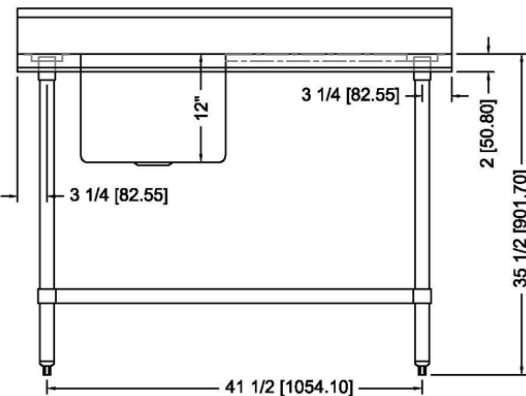

Prepline ST-3048 30" x 48" Stainless Steel Work Table with Sink and Faucet

STANDARD FEATURES

- Stainless Steel Sink Table
- Durable 16 gauge 304 S/S Top
- Built in 16" x 20" x 12" Sink
- Deck Mounted Faucet Included
- Adjustable Undershelf
- Includes 5" Backsplash
- Adjustable S/S Bullet Feet

Model	Length	Width	Height	Working Height	Bowl L to R	Bowl F to B	Bowl Depth	Faucet
ST-3048	48"	30"	40.5"	35.5"	16"	20"	12"	Deck Mounted

SKU: **ST-3048**
MFR ITEM #: ST-3048WS-L-316

FRONT

SIDE

TOP