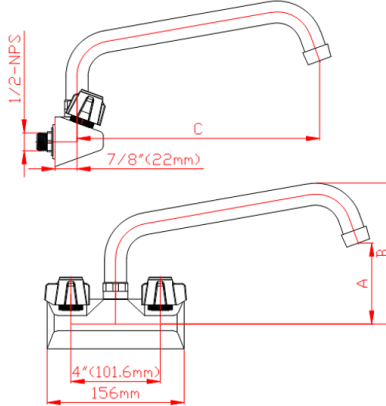

*For Commercial Use Only*

**PFW Series Wall Mounted Swing Spout**

**PFW-8 Swing Spout Faucet**

**PFW-4 Swing Spout Faucet**

**PFW-4 Gooseneck Swing Faucet**

**TECHNICAL DATA**

| Model    | DIM"A"   | DIM"B"  | DIM"C" | Faucet Centers | NPS Connection | Construction        | Packaging Dimensions |
|----------|----------|---------|--------|----------------|----------------|---------------------|----------------------|
| PFW-8-8  | 2 5/16"  | 4 9/16" | 8"     | 8"             | 1/2"           | Chrome-plated Brass | 12.8" x 4.8" x 2"    |
| PFW-8-10 | 2 11/16" | 4 7/8"  | 10"    | 8"             | 1/2"           | Chrome-plated Brass | 12.8" x 4.8" x 2"    |
| PFW-8-12 | 3 3/32"  | 5 5/16" | 12"    | 8"             | 1/2"           | Chrome-plated Brass | 12.8" x 4.8" x 2"    |
| PFW-4-6  | 1 7/8"   | 4 5/32" | 6"     | 4"             | 1/2"           | Chrome-plated Brass | 8.5" x 4.6" x 2.8"   |
| PFW-4-8  | 2 5/16"  | 4 9/16" | 8"     | 4"             | 1/2"           | Chrome-plated Brass | 8.5" x 4.6" x 2.8"   |
| PFW-4-10 | 1 11/16" | 4 7/8"  | 10"    | 4"             | 1/2"           | Chrome-plated Brass | 12.6" x 4.6" x 2.8"  |
| PFW-4-4G | 3 1/2"   | 5 1/8"  | 7 7/8" | 4"             | 1/2"           | Chrome-plated Brass | 12.6" x 4.6" x 2.8"  |
| PFW-4-5G | 6"       | 5"      | 9 1/2" | 4"             | 1/2"           | Chrome-plated Brass | 11.8" x 6.3" x 2.8"  |