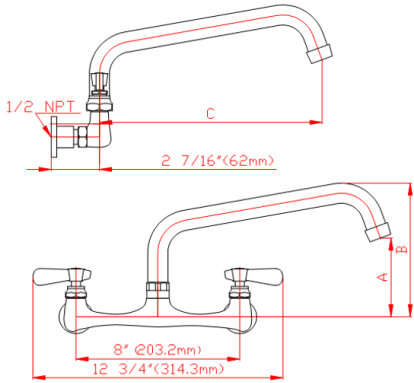

*For Commercial Use Only*

**PFW Series Wall Mounted Swing Spout**

**PFW-8 Swing Spout Faucet**

**PFW-4 Swing Spout Faucet**

**PFW-4 Gooseneck Swing Faucet**

**TECHNICAL DATA**

| Model    | DIM"A"   | DIM"B"  | DIM"C" | Faucet Centers | NPS Connection | Construction        | Packaging Dimensions |
|----------|----------|---------|--------|----------------|----------------|---------------------|----------------------|
| PFW-8-8  | 2 5/16"  | 4 9/16" | 8"     | 8"             | 1/2"           | Chrome-plated Brass | 12.8" x 4.8" x 2"    |
| PFW-8-10 | 2 11/16" | 4 7/8"  | 10"    | 8"             | 1/2"           | Chrome-plated Brass | 12.8" x 4.8" x 2"    |
| PFW-8-12 | 3 3/32"  | 5 5/16" | 12"    | 8"             | 1/2"           | Chrome-plated Brass | 12.8" x 4.8" x 2"    |
| PFW-4-6  | 1 7/8"   | 4 5/32" | 6"     | 4"             | 1/2"           | Chrome-plated Brass | 8.5" x 4.6" x 2.8"   |
| PFW-4-8  | 2 5/16"  | 4 9/16" | 8"     | 4"             | 1/2"           | Chrome-plated Brass | 8.5" x 4.6" x 2.8"   |
| PFW-4-10 | 1 11/16" | 4 7/8"  | 10"    | 4"             | 1/2"           | Chrome-plated Brass | 12.6" x 4.6" x 2.8"  |
| PFW-4-4G | 3 1/2"   | 5 1/8"  | 7 7/8" | 4"             | 1/2"           | Chrome-plated Brass | 12.6" x 4.6" x 2.8"  |
| PFW-4-5G | 6"       | 5"      | 9 1/2" | 4"             | 1/2"           | Chrome-plated Brass | 11.8" x 6.3" x 2.8"  |