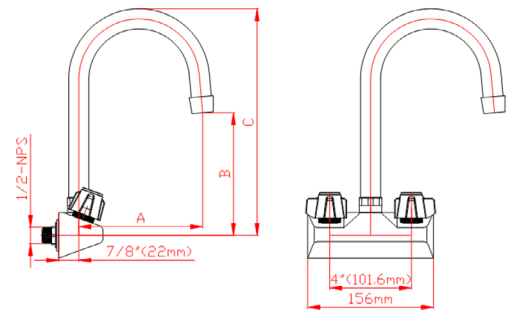

*For Commercial Use Only*

**PFW Series Wall Mounted Swing Spout**

**PFW-8 Swing Spout Faucet**

**PFW-4 Swing Spout Faucet**

**PFW-4 Gooseneck Swing Faucet**

**TECHNICAL DATA**

| Model    | DIM"A"   | DIM"B"  | DIM"C" | Faucet Centers | NPS Connection | Construction        | Packaging Dimensions |
|----------|----------|---------|--------|----------------|----------------|---------------------|----------------------|
| PFW-8-8  | 2 5/16"  | 4 9/16" | 8"     | 8"             | 1/2"           | Chrome-plated Brass | 12.8" x 4.8" x 2"    |
| PFW-8-10 | 2 11/16" | 4 7/8"  | 10"    | 8"             | 1/2"           | Chrome-plated Brass | 12.8" x 4.8" x 2"    |
| PFW-8-12 | 3 3/32"  | 5 5/16" | 12"    | 8"             | 1/2"           | Chrome-plated Brass | 12.8" x 4.8" x 2"    |
| PFW-4-6  | 1 7/8"   | 4 5/32" | 6"     | 4"             | 1/2"           | Chrome-plated Brass | 8.5" x 4.6" x 2.8"   |
| PFW-4-8  | 2 5/16"  | 4 9/16" | 8"     | 4"             | 1/2"           | Chrome-plated Brass | 8.5" x 4.6" x 2.8"   |
| PFW-4-10 | 1 11/16" | 4 7/8"  | 10"    | 4"             | 1/2"           | Chrome-plated Brass | 12.6" x 4.6" x 2.8"  |
| PFW-4-4G | 3 1/2"   | 5 1/8"  | 7 7/8" | 4"             | 1/2"           | Chrome-plated Brass | 12.6" x 4.6" x 2.8"  |
| PFW-4-5G | 6"       | 5"      | 9 1/2" | 4"             | 1/2"           | Chrome-plated Brass | 11.8" x 6.3" x 2.8"  |