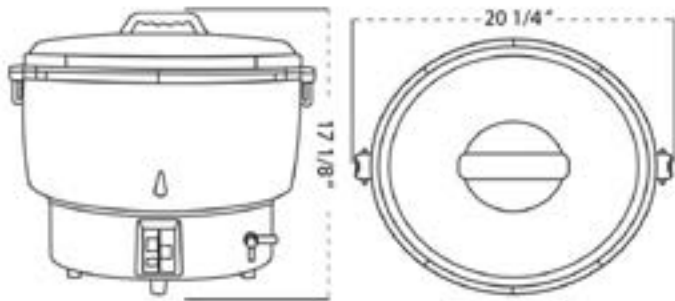

Project:	Quantity:
Model #:	Approval:

For Commercial Use Only

GRC110-NG Natural Gas Rice Cooker and Warmer - 14,000 BTU

FEATURES

- ▶ Cast aluminum inner pot
- ▶ For 55 cups raw rice(110 cups cooked rice)
- ▶ 120v/60/1750 watts
- ▶ Gas Pressure 2.8 kpa
- ▶ 14,000 BTU