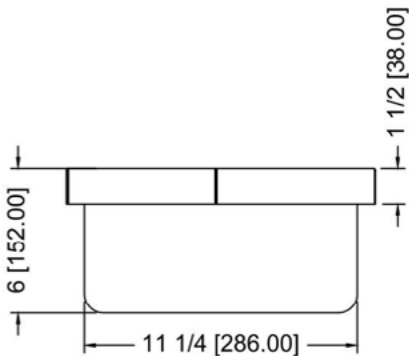

Project:	Quantity:
Model #:	Approval:

For Commercial Use Only

Prepline CHS12 12" Stainless Steel Corner Hand Sink with Faucet

STANDARD FEATURES

- Corner Hand Sink
- Heavy Duty 304 Stainless Steel
- Includes Gooseneck Faucet
- 6" Bowl Depth
- Drain Basket Included
- Wall mounting kits included

This Prepline CHS-12 12" corner hand sink with faucet is perfect for restaurants, healthcare facilities, ice cream shops, and other foodservice establishments. It's built for convenience that can fit into corners to maximize space in your kitchen.

TECHNICAL DATA

Model	Length	Width	Height	Bowl Depth	Metal Gauge	Stainless Steel Type	Faucet
CHS-12	12"	12"	6"	6"	18	304	Gooseneck

SKU: CHS-12

FRONT

SIDE

TOP