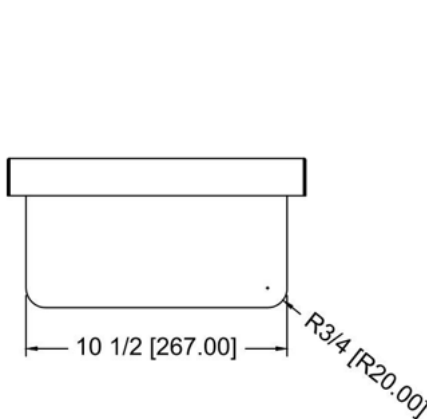

TECHNICAL DATA

Model	Length	Width	Height	Bowl Depth	Metal Gauge	Stainless Steel Type	Faucet
CHS-12	12"	12"	6"	6"	18	304	Gooseneck

SKU: CHS-12

FRONT

SIDE

TOP