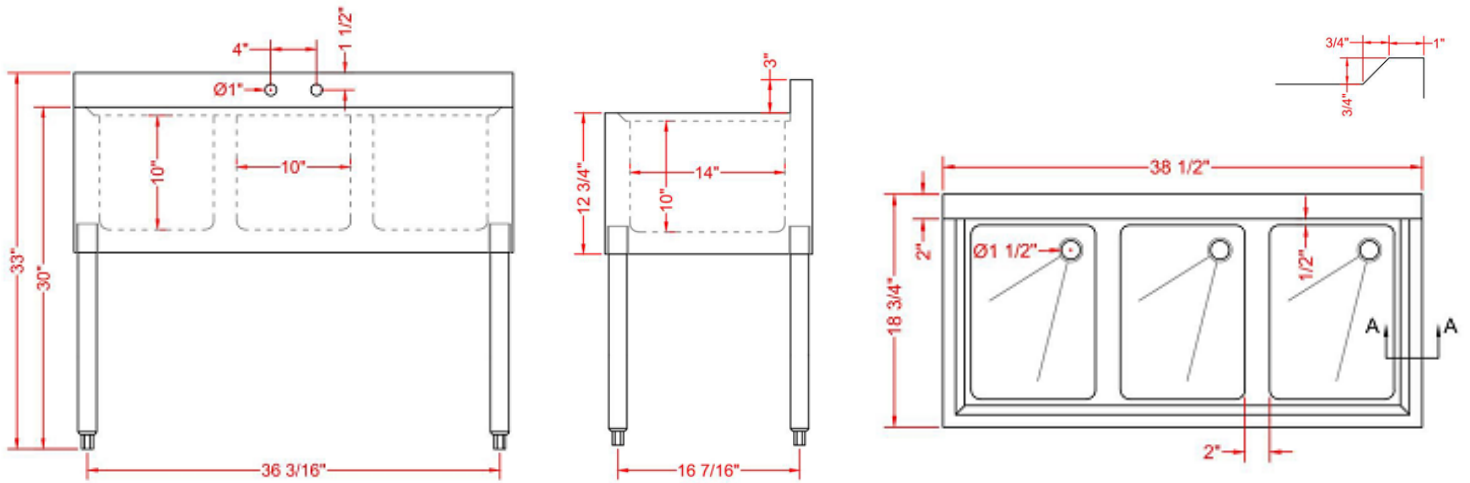

Prepline Stainless Steel 3 Bowl Underbar Hand Sink with Faucet

FEATURES

- 10" Swivel Faucet with 4" Centers Included
- Includes Basket and Drain
- 10"X14"X10" Bowl Size
- Optional Cross Bracing
- 18GA. 304 Stainless Steel Top, Bowl, and Back
- 20GA. 304 Stainless Steel Apron
- Corrosion Resistance Leg and Socket
- Galvanized Leg and Socket

This Prepline hand sink includes 3" backsplash, adjustable feet, pre-drilled faucet holes and comes with basket and drain, a great addition to your busy bars, restaurants, pubs, and other drink service establishments.

TECHNICAL DATA

Model	Overall Length	Overall Depth	Overall Height	Bowl Length	Bowl Width	Bowl Depth	Drainboard
BAR-3C	38"	18.5"	33"	10"	14"	10"	None

USR Brands is a US supplier of premium quality commercial cooking, refrigeration and food preparation equipment. Our aim is simple. Produce industry-leading commercial restaurant equipment at reasonable prices, and back it all up with an easy to understand, no nonsense warranty that people can count on.

TECHNICAL DIAGRAM

FRONT

SIDE

TOP

Faucet