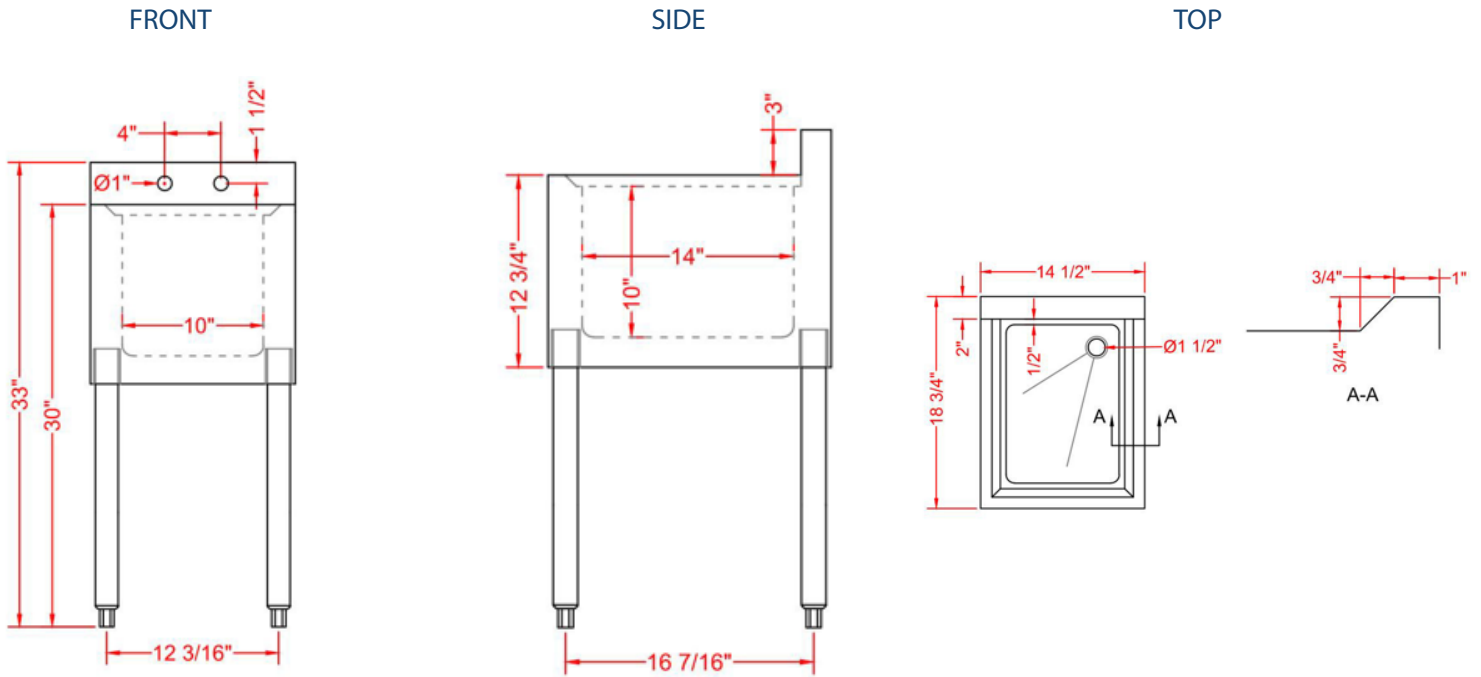

TECHNICAL DIAGRAM