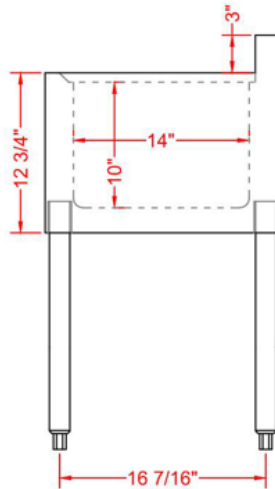

Preline Stainless Steel 1 Bowl Underbar Hand Sink with Faucet and Two Drainboards

FEATURES

- 6" Swivel Faucet with 4" Centers Included
- Includes Basket and Drain
- 10"X14"X10" Bowl Size
- Optional Cross Bracing
- 18GA. 304 Stainless Steel Top, Bowl, and Back
- 20GA. 304 Stainless Steel Apron
- Corrosion Resistance Leg and Socket
- Galvanized Leg and Socket

This Preline hand sink includes 3" backsplash, adjustable feet, pre-drilled faucet holes and comes with basket and drain, a great addition to your busy bars, restaurants, pubs, and other drink service establishments.

TECHNICAL DATA

Model	Overall Length	Overall Depth	Overall Height	Bowl Length	Bowl Width	Bowl Depth	Drainboard
BAR-1C-LR	36"	18.5"	33"	10"	14"	10"	Left and Right

USR Brands is a US supplier of premium quality commercial cooking, refrigeration and food preparation equipment. Our aim is simple. Produce industry-leading commercial restaurant equipment at reasonable prices, and back it all up with an easy to understand, no nonsense warranty that people can count on.

TECHNICAL DIAGRAM

FRONT

SIDE

TOP

Faucet