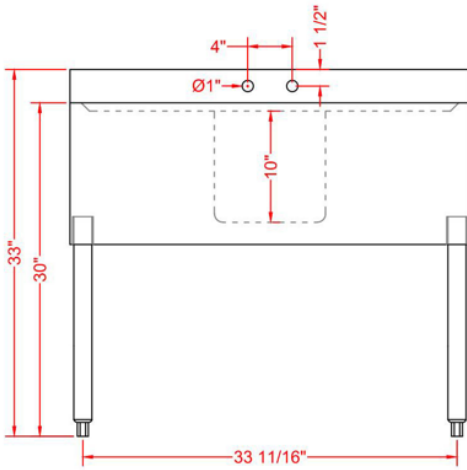

Preline Stainless Steel 1 Bowl Underbar Hand Sink with Faucet and Two Drainboards

FEATURES

- 6" Swivel Faucet with 4" Centers Included
- Includes Basket and Drain
- 10"X14"X10" Bowl Size
- Optional Cross Bracing
- 18GA. 304 Stainless Steel Top, Bowl, and Back
- 20GA. 304 Stainless Steel Apron
- Corrosion Resistance Leg and Socket
- Galvanized Leg and Socket

This Preline hand sink includes 3" backsplash, adjustable feet, pre-drilled faucet holes and comes with basket and drain, a great addition to your busy bars, restaurants, pubs, and other drink service establishments.

TECHNICAL DATA

Model	Overall Length	Overall Depth	Overall Height	Bowl Length	Bowl Width	Bowl Depth	Drainboard
BAR-1C-LR	36"	18.5"	33"	10"	14"	10"	Left and Right

USR Brands is a US supplier of premium quality commercial cooking, refrigeration and food preparation equipment. Our aim is simple. Produce industry-leading commercial restaurant equipment at reasonable prices, and back it all up with an easy to understand, no nonsense warranty that people can count on.

TECHNICAL DIAGRAM

FRONT

SIDE

TOP

Faucet