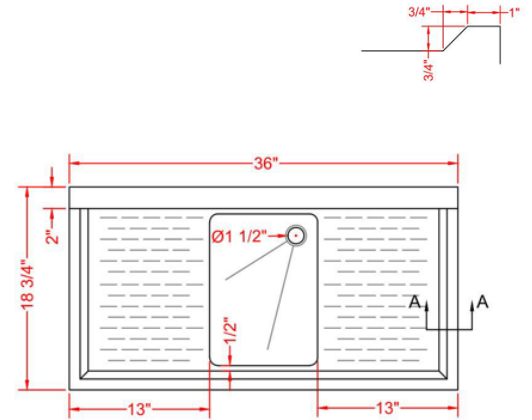

Preline Stainless Steel 1 Bowl Underbar Hand Sink with Faucet and Two Drainboards

FEATURES

- 6" Swivel Faucet with 4" Centers Included
- Includes Basket and Drain
- 10"X14"X10" Bowl Size
- Optional Cross Bracing
- 18GA. 304 Stainless Steel Top, Bowl, and Back
- 20GA. 304 Stainless Steel Apron
- Corrosion Resistance Leg and Socket
- Galvanized Leg and Socket

This Preline hand sink includes 3" backsplash, adjustable feet, pre-drilled faucet holes and comes with basket and drain, a great addition to your busy bars, restaurants, pubs, and other drink service establishments.

TECHNICAL DATA

Model	Overall Length	Overall Depth	Overall Height	Bowl Length	Bowl Width	Bowl Depth	Drainboard
BAR-1C-LR	36"	18.5"	33"	10"	14"	10"	Left and Right

USR Brands is a US supplier of premium quality commercial cooking, refrigeration and food preparation equipment. Our aim is simple. Produce industry-leading commercial restaurant equipment at reasonable prices, and back it all up with an easy to understand, no nonsense warranty that people can count on.

TECHNICAL DIAGRAM

FRONT

SIDE

TOP

Faucet