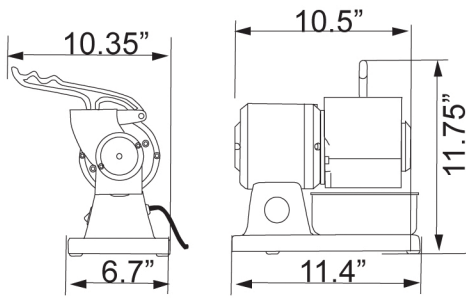

FOOD EQUIPMENT

EUROPEAN LIGHT AND MODERATE-DUTY STAINLESS STEEL CHEESE GRATERS

Item: 11401/ 21719