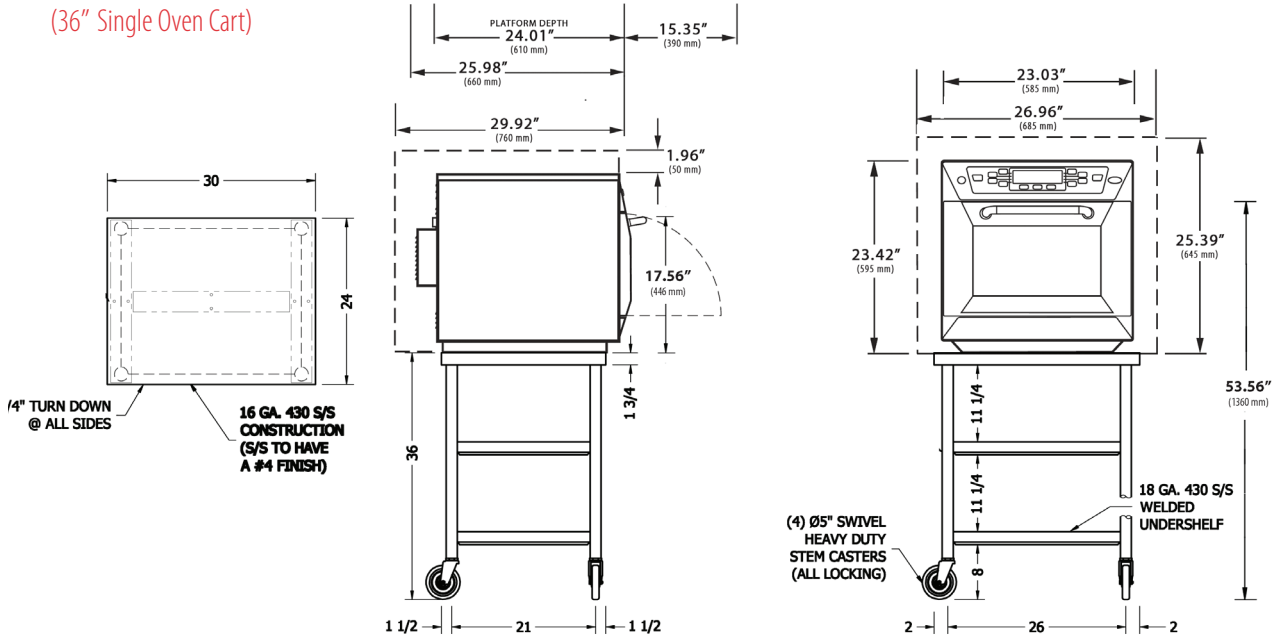

Stainless Oven Carts

For use with *Merrychef* 402S ovens

Stainless Oven Carts

Model(s):

Stack 19 (19" Double Oven Stacking Cart)

Stack 36 (36" Single Oven Cart)

Standard Features:

- Heavy-duty stem casters, all locking
- Welded under-shelf
- All stainless steel construction

Specifications:

General:

- Recommended weight capacity for the 36" cart is 250 lbs. for use with a 402S single oven.
- Weight capacity for the 19" cart is 500 lbs. for use with double stacked 402S ovens.

The stacking kit is recommended with the double stack configuration for added stability.

Models: Stack 19 (19" Double Oven Stacking Cart)

Stack 36 (36" Single Oven Cart)

Dimensions:

Stack 36 (36" Single Oven Cart)

Stack 19 (19" Double Oven Stacking Cart)

Models: Stack 19 (19" Double Oven Stacking Cart)
 Stack 36 (36" Single Oven Cart)