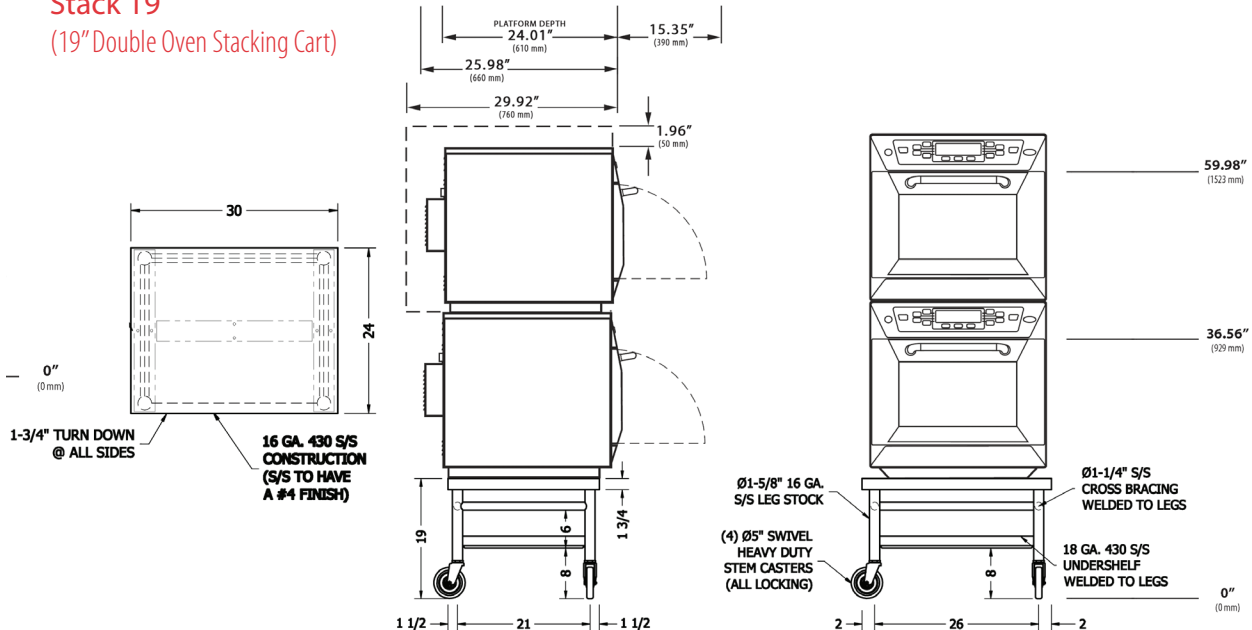

The stacking kit is recommended with the double stack configuration for added stability.

Models: Stack 19 (19" Double Oven Stacking Cart)

Stack 36 (36" Single Oven Cart)

Dimensions:

Stack 36 (36" Single Oven Cart)

Stack 19 (19" Double Oven Stacking Cart)

Models: Stack 19 (19" Double Oven Stacking Cart)
 Stack 36 (36" Single Oven Cart)