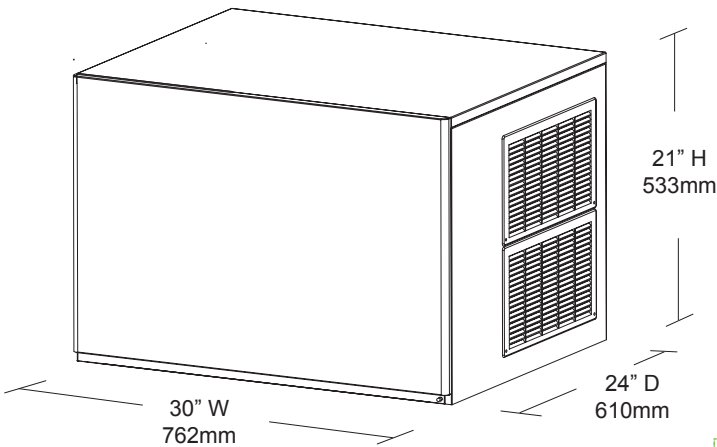

MAXX ICE

Model MIM452

PLAN VIEW