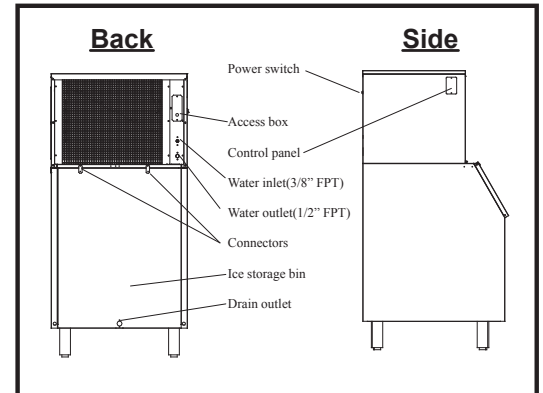

MAXX ICE

Model MIM452

PLAN VIEW