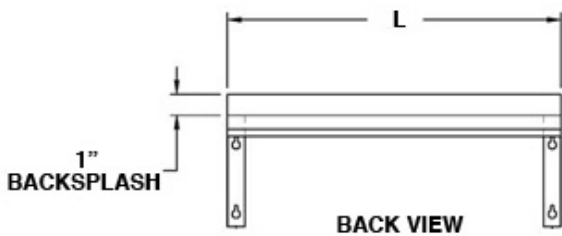

### FEATURES: (Microwave)

- 18Ga All Stainless Steel
- Die-Formed Stainless Steel Mounting Brackets are Screwed on Shelves
- Wall Shelves are Space Savers and Easy to Stack

# STAINLESS STEEL WALL-MOUNT SHELVES

TOP VIEW

BACK VIEW

SIDE VIEW

## WALL-MOUNT SHELVES REGULAR

TOP VIEW

BACK VIEW

SIDE VIEW