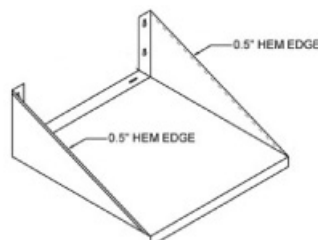

### FEATURES: (Microwave)

- 18Ga All Stainless Steel
- Die-Formed Stainless Steel Mounting Brackets are Screwed on Shelves
- Wall Shelves are Space Savers and Easy to Stack

# STAINLESS STEEL WALL-MOUNT SHELVES

TOP VIEW

BACK VIEW

SIDE VIEW

## WALL-MOUNT SHELVES REGULAR

TOP VIEW

BACK VIEW

SIDE VIEW

## WALL-MOUNT SHELVES THREE SIDES UP

TOP VIEW

FULL VIEW