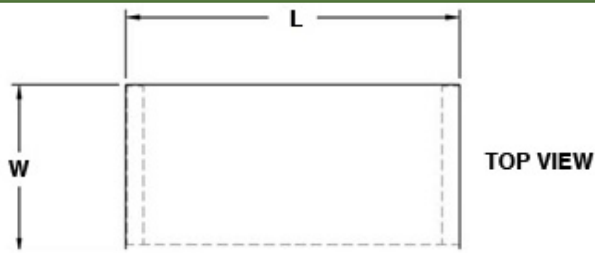

STAINLESS STEEL WALL-MOUNT SHELVES

TOP VIEW