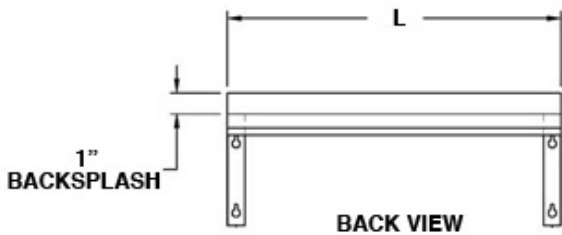

STAINLESS STEEL WALL-MOUNT SHELVES

BACK VIEW

WALL-MOUNT SHELVES REGULAR

WALL-MOUNT SHELVES THREE SIDES UP

WALL-MOUNT SHELVES MICROWAVE