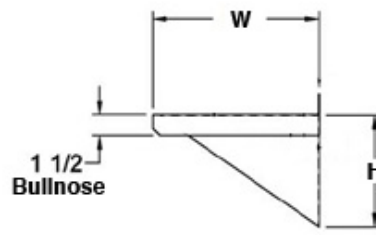

SIDE VIEW

WALL-MOUNT SHELVES REGULAR