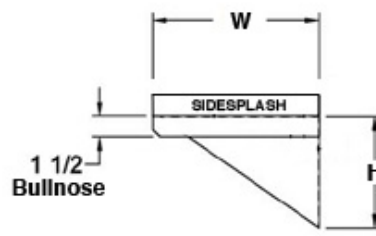

### FEATURES: (Three Side Up)

- 18Ga All Stainless Steel
- 1-1/2" Bull Nose Front
- 1" Three Side Up
- Die-Formed Stainless Steel Mounting Brackets are Screwed on Shelves
- Wall Shelves are Space Savers and Easy to Stack

### FEATURES: (Microwave)

- 18Ga All Stainless Steel
- Die-Formed Stainless Steel Mounting Brackets are Screwed on Shelves
- Wall Shelves are Space Savers and Easy to Stack

# STAINLESS STEEL WALL-MOUNT SHELVES

TOP VIEW

BACK VIEW

SIDE VIEW

## WALL-MOUNT SHELVES REGULAR

TOP VIEW

BACK VIEW

SIDE VIEW