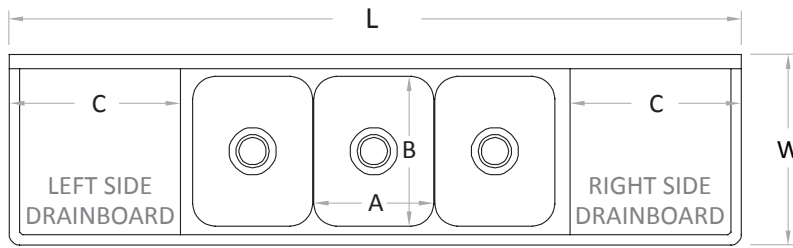

NSF SINKS

LJ SERIES

1. S/S304 16GA Round corner sink bowl
2. Galvanized legs with 1" adjustable bullet feet
3. 36" Working height
4. 3 1/2" Drains are included
5. *Faucets are not included
6. *Side splash attachments are available made to order

MODEL #	L	W	D	C
Single Compartment				
A B				
LJ1216-1	17"	22"	11"	/
LJ1416-1	19"	22"	11"	/
LJ1515-1	20"	21"	14"	/
LJ1818-1	23"	24"	14"	/
LJ1821-1	23"	27"	14"	/
LJ1824-1	23"	30"	14"	/
LJ2020-1	25"	26"	14"	/
LJ2424-1	29"	30"	14"	/
Single Compartment With Right Drainboard				
LJ1216-1R	26 1/2"	22"	11"	12"
LJ1416-1R	30 1/2"	22"	11"	14"
LJ1515-1R	33"	21"	14"	15"
LJ1818-1R	39"	24"	14"	18"
LJ1821-1R	39"	27"	14"	18"
LJ1824-1R	44 1/2"	30"	14"	24"
LJ2020-1R	42 1/2"	26"	14"	20"
LJ2424-1R	50 1/2"	30"	14"	24"
Single Compartment With Left Drainboard				
LJ1216-1L	26 1/2"	22"	11"	12"
LJ1416-1L	30 1/2"	22"	11"	14"
LJ1515-1L	33"	21"	14"	15"
LJ1818-1L	39"	24"	14"	18"
LJ1821-1L	39"	27"	14"	18"
LJ1824-1L	44 1/2"	30"	14"	24"
LJ2020-1L	42 1/2"	26"	14"	20"
LJ2424-1L	50 1/2"	30"	14"	24"
One Compartment With Two Drainboards				
LJ1216-1RL	36"	22"	11"	12"
LJ1416-1RL	42"	22"	11"	14"
LJ1515-1RL	45"	21"	14"	15"
LJ1818-1RL	54"	24"	14"	18"
LJ1821-1RL	54"	27"	14"	18"
LJ1824-1RL	66"	30"	14"	24"
LJ2020-1RL	60"	26"	14"	20"
LJ2424-1RL	72"	30"	14"	24"