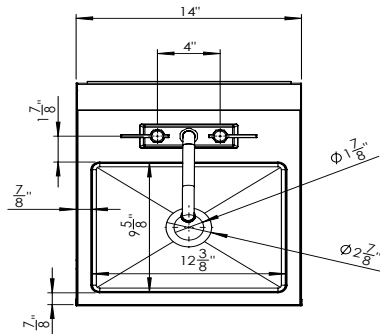

14" W Hand Sink with Side Splashes

Hand Sinks

Model	Description
HS-81	14" W Hand Sink with Side Splashes

Product Compliance

- NSF-61 & NSF/ANSI 372
- CSA ASME A112.18.1-2011/CSA B125.1-11
- NSF/ANSI 2

Specifications

Overall Size	<ul style="list-style-type: none"> 14"W x 16-5/8"D x 16"H
Fabrication	<ul style="list-style-type: none"> All 304 stainless steel, unless otherwise specified All 20 Ga, unless otherwise specified
Bowl	<ul style="list-style-type: none"> 12-3/8"W x 9-5/8"D x 5-5/8" Deep Deep drawn with stamped rim to prevent spillage
Side Splashes	<ul style="list-style-type: none"> 18 Ga
Wall Mount Bracket	<ul style="list-style-type: none"> 18 Ga
Faucet	<ul style="list-style-type: none"> 4" center wall mount faucet with 6" spout 1.8 GPM aerator Polished chrome finish
Drain	<ul style="list-style-type: none"> 1-1/2" stainless steel drain Drain basket included
Plumbing	<ul style="list-style-type: none"> 1/2" faucet shanks for hot/cold water
Weight	<ul style="list-style-type: none"> 30 lbs