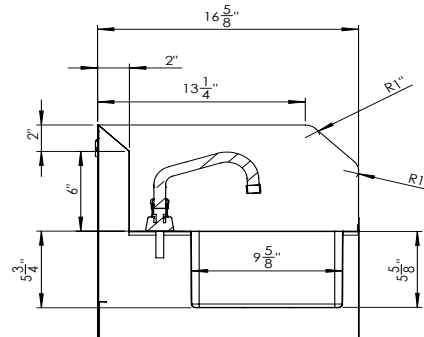

14" W Hand Sink with Side Splashes

Hand Sinks

Model	Description
HS-81	14" W Hand Sink with Side Splashes

Product Compliance

- NSF-61 & NSF/ANSI 372
- CSA ASME A112.18.1-2011/CSA B125.1-11
- NSF/ANSI 2

Specifications

Overall Size	<ul style="list-style-type: none"> 14"W x 16-5/8"D x 16"H
Fabrication	<ul style="list-style-type: none"> All 304 stainless steel, unless otherwise specified All 20 Ga, unless otherwise specified
Bowl	<ul style="list-style-type: none"> 12-3/8"W x 9-5/8"D x 5-5/8" Deep Deep drawn with stamped rim to prevent spillage
Side Splashes	<ul style="list-style-type: none"> 18 Ga
Wall Mount Bracket	<ul style="list-style-type: none"> 18 Ga
Faucet	<ul style="list-style-type: none"> 4" center wall mount faucet with 6" spout 1.8 GPM aerator Polished chrome finish
Drain	<ul style="list-style-type: none"> 1-1/2" stainless steel drain Drain basket included
Plumbing	<ul style="list-style-type: none"> 1/2" faucet shanks for hot/cold water
Weight	<ul style="list-style-type: none"> 30 lbs