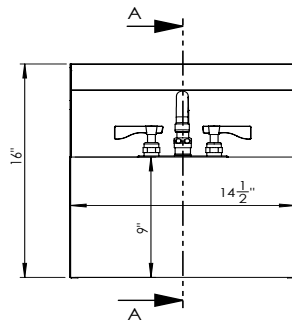

14" W Hand Sink with Side Splashes

Hand Sinks

Model	Description
HS-81	14" W Hand Sink with Side Splashes

Product Compliance

- NSF-61 & NSF/ANSI 372
- CSA ASME A112.18.1-2011/CSA B125.1-11
- NSF/ANSI 2

Specifications

Overall Size	<ul style="list-style-type: none"> 14"W x 16-5/8"D x 16"H
Fabrication	<ul style="list-style-type: none"> All 304 stainless steel, unless otherwise specified All 20 Ga, unless otherwise specified
Bowl	<ul style="list-style-type: none"> 12-3/8"W x 9-5/8"D x 5-5/8" Deep Deep drawn with stamped rim to prevent spillage
Side Splashes	<ul style="list-style-type: none"> 18 Ga
Wall Mount Bracket	<ul style="list-style-type: none"> 18 Ga
Faucet	<ul style="list-style-type: none"> 4" center wall mount faucet with 6" spout 1.8 GPM aerator Polished chrome finish
Drain	<ul style="list-style-type: none"> 1-1/2" stainless steel drain Drain basket included
Plumbing	<ul style="list-style-type: none"> 1/2" faucet shanks for hot/cold water
Weight	<ul style="list-style-type: none"> 30 lbs