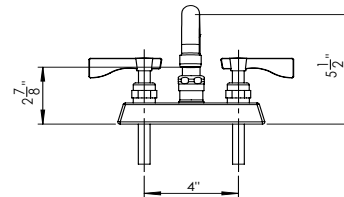

14" W Hand Sink with Side Splashes

Hand Sinks

Model	Description
HS-81	14" W Hand Sink with Side Splashes

Product Compliance

- NSF-61 & NSF/ANSI 372
- CSA ASME A112.18.1-2011/CSA B125.1-11
- NSF/ANSI 2

Specifications

Overall Size	<ul style="list-style-type: none"> 14"W x 16-5/8"D x 16"H
Fabrication	<ul style="list-style-type: none"> All 304 stainless steel, unless otherwise specified All 20 Ga, unless otherwise specified
Bowl	<ul style="list-style-type: none"> 12-3/8"W x 9-5/8"D x 5-5/8" Deep Deep drawn with stamped rim to prevent spillage
Side Splashes	<ul style="list-style-type: none"> 18 Ga
Wall Mount Bracket	<ul style="list-style-type: none"> 18 Ga
Faucet	<ul style="list-style-type: none"> 4" center wall mount faucet with 6" spout 1.8 GPM aerator Polished chrome finish
Drain	<ul style="list-style-type: none"> 1-1/2" stainless steel drain Drain basket included
Plumbing	<ul style="list-style-type: none"> 1/2" faucet shanks for hot/cold water
Weight	<ul style="list-style-type: none"> 30 lbs