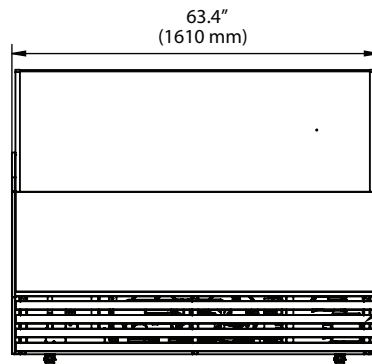

KGC- Series

KGC-9F | KGC-12F | KGC-15F

KGC-9F

KGC-12F

KGC-15F