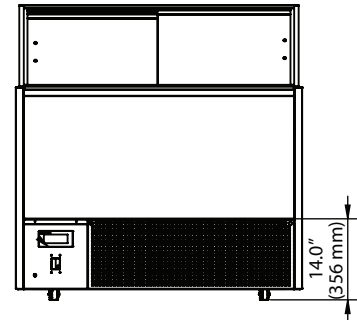

KGC- Series

KGC-9F | KGC-12F | KGC-15F

KGC-9F