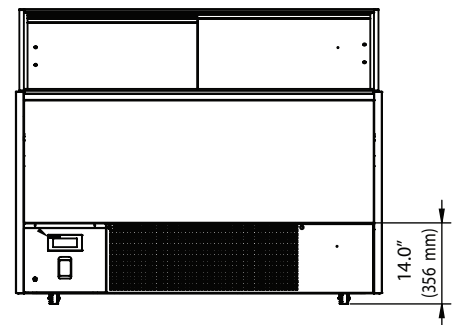

KGC- Series

KGC-9F | KGC-12F | KGC-15F

KGC-9F

KGC-12F

KGC-15F