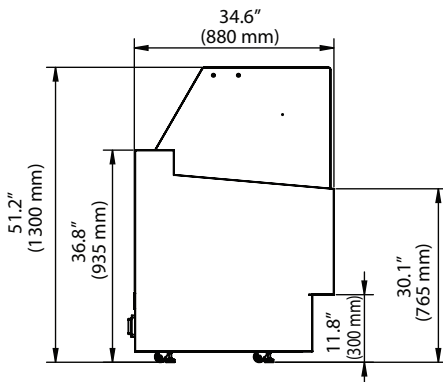

KGC- Series

KGC-9F | KGC-12F | KGC-15F

KGC-9F

KGC-12F

KGC-15F