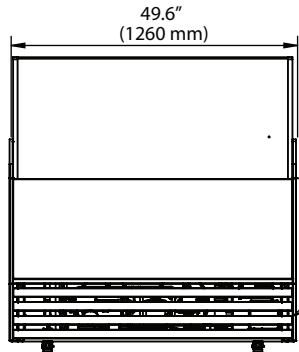

KGC- Series

KGC-9F | KGC-12F | KGC-15F

KGC-9F