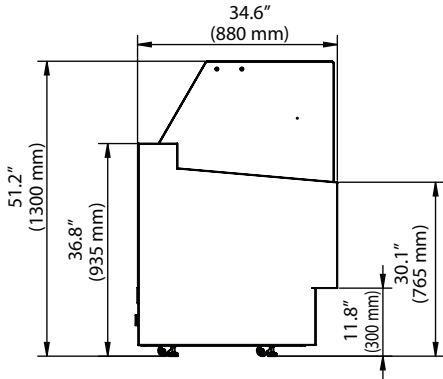

KGC- Series

KGC-9F | KGC-12F | KGC-15F

KGC-9F