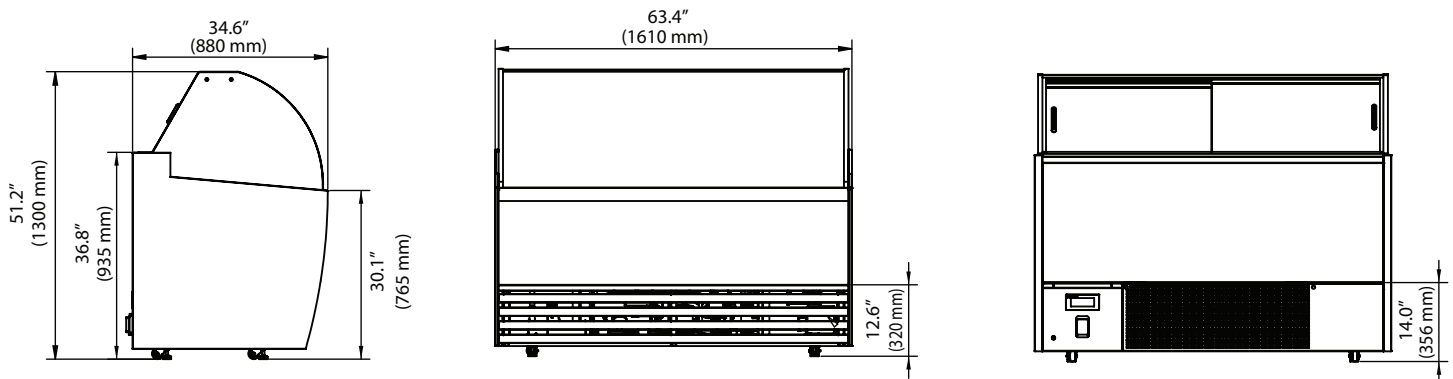

Gelato Curved Glass Case

KGC- Series

KGC-9C | KGC-12C | KGC-15C

KGC-9C

KGC-12C

KGC-15C

www.mvpgroupcorp.com

3560 NW 56th Street
Fort Lauderdale, FL 33309
Tel.: 786.600.4687 / Toll Free: 844.218.8477

sales@mvpgroupcorp.com