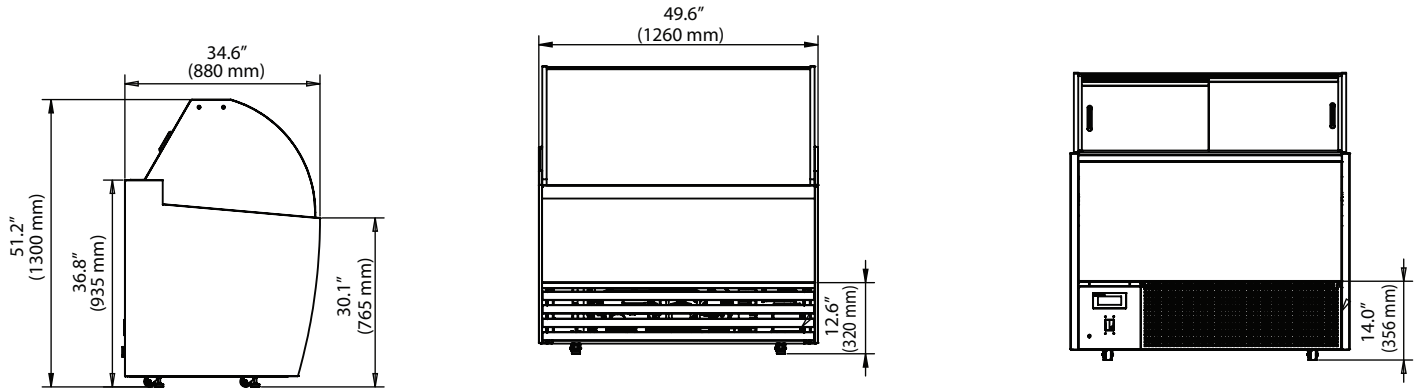

Gelato Curved Glass Case

KGC- Series

KGC-9C | KGC-12C | KGC-15C

KGC-9C