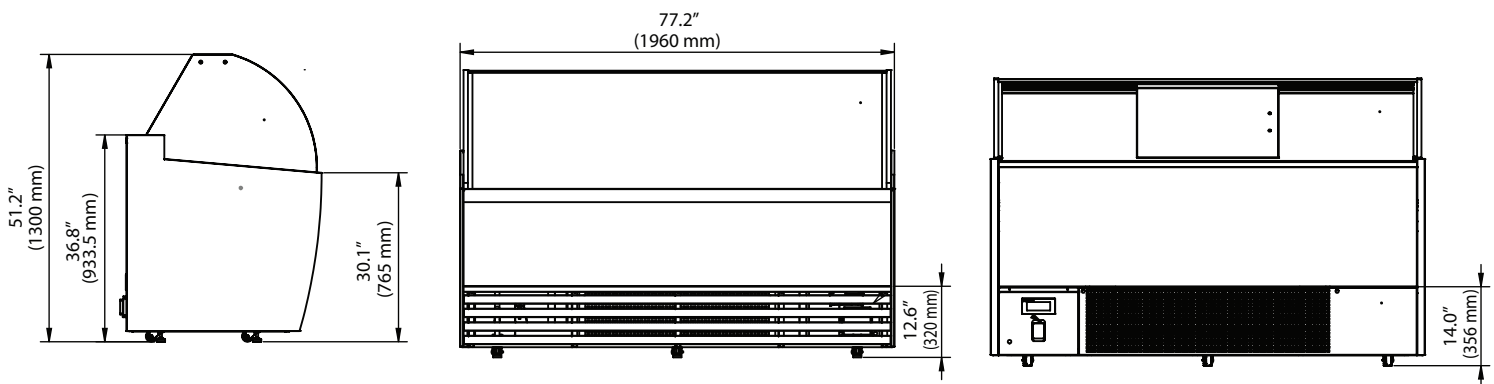

KGC-15C

www.mvpgroupcorp.com

3560 NW 56th Street
Fort Lauderdale, FL 33309
Tel.: 786.600.4687 / Toll Free: 844.218.8477

sales@mvpgroupcorp.com