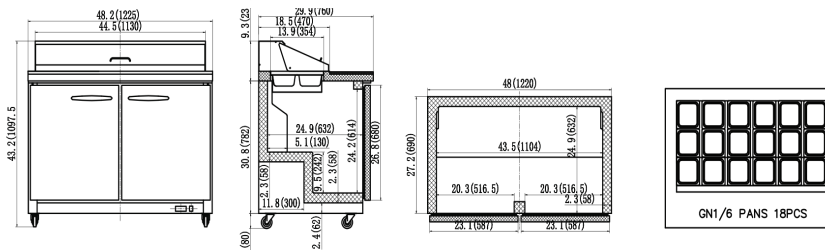

Specifications

DESIGNED TO OPERATE IN AMBIENT TEMPERATURES BETWEEN 40F-90F FOR OPTIMUM PERFORMANCE.

Certified to ANSI/NSF-7 Standards

Model	Doors	Ext. Dimensions W X D X H (In)	Int.. Dimensions W X D X H (In)	Amps	H.P	Ship Weight
ISP29M	1	28.9 X 34.5 X 43.2	25.6 X 25.6 X 24.2	3	1/3	225 lbs
ISP36M	2	36.2 X 34.5 X 43.2	31.4 X 24.9 X 24.2	4.3	1/2	255 lbs
ISP48M	2	48.2 X 34.5 X 43.2	43.5 X 24.9 X 24.2	4.3	1/2	322 lbs
ISP61M	2	61.2 X 34.5 X 43.2	56.5 X 24.9 X 24.2	4.3	1/2	373 lbs
ISP72M	3	71.7 X 34.5 X 43.2	67.0 X 24.9 X 24.2	4.3	1/2	408 lbs

Dimensions in inches (mm)

ISP29M

ISP36M

ISP48M

ISP61M

ISP72M