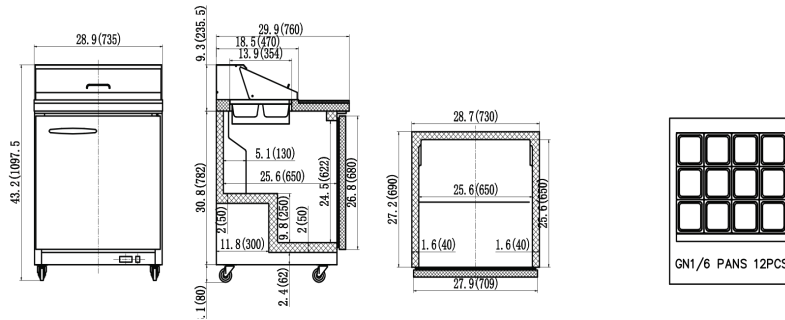

Specifications

DESIGNED TO OPERATE IN AMBIENT TEMPERATURES BETWEEN 40F-90F FOR OPTIMUM PERFORMANCE.

Certified to ANSI/NSF-7 Standards

Model	Doors	Ext. Dimensions W X D X H (In)	Int.. Dimensions W X D X H (In)	Amps	H.P	Ship Weight
ISP29M	1	28.9 X 34.5 X 43.2	25.6 X 25.6 X 24.2	3	1/3	225 lbs
ISP36M	2	36.2 X 34.5 X 43.2	31.4 X 24.9 X 24.2	4.3	1/2	255 lbs
ISP48M	2	48.2 X 34.5 X 43.2	43.5 X 24.9 X 24.2	4.3	1/2	322 lbs
ISP61M	2	61.2 X 34.5 X 43.2	56.5 X 24.9 X 24.2	4.3	1/2	373 lbs
ISP72M	3	71.7 X 34.5 X 43.2	67.0 X 24.9 X 24.2	4.3	1/2	408 lbs

Dimensions in inches (mm)

ISP29M

ISP36M

ISP48M

ISP61M

ISP72M