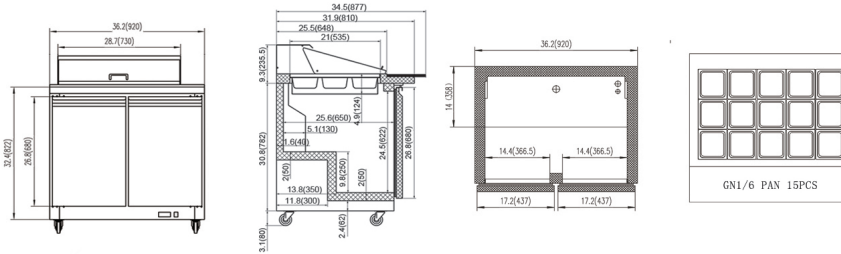

Specifications

DESIGNED TO OPERATE IN AMBIENT TEMPERATURES BETWEEN 40F-90F FOR OPTIMUM PERFORMANCE.

Certified to ANSI/NSF-7 Standards

Model	Doors	Ext. Dimensions W X D X H (In)	Int.. Dimensions W X D X H (In)	Amps	H.P	Ship Weight
ISP29M	1	28.9 X 34.5 X 43.2	25.6 X 25.6 X 24.2	3	1/3	225 lbs
ISP36M	2	36.2 X 34.5 X 43.2	31.4 X 24.9 X 24.2	4.3	1/2	255 lbs
ISP48M	2	48.2 X 34.5 X 43.2	43.5 X 24.9 X 24.2	4.3	1/2	322 lbs
ISP61M	2	61.2 X 34.5 X 43.2	56.5 X 24.9 X 24.2	4.3	1/2	373 lbs
ISP72M	3	71.7 X 34.5 X 43.2	67.0 X 24.9 X 24.2	4.3	1/2	408 lbs

Dimensions in inches (mm)

ISP29M

ISP36M

ISP48M

ISP61M

ISP72M