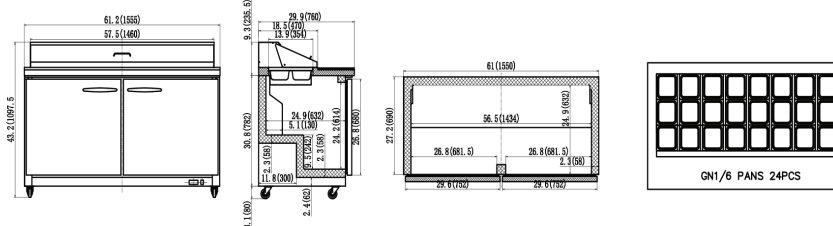

Specifications

DESIGNED TO OPERATE IN AMBIENT TEMPERATURES BETWEEN 40F-90F FOR OPTIMUM PERFORMANCE.

Certified to ANSI/NSF-7 Standards

Model	Doors	Ext. Dimensions W X D X H (In)	Int.. Dimensions W X D X H (In)	Amps	H.P	Ship Weight
ISP29M	1	28.9 X 34.5 X 43.2	25.6 X 25.6 X 24.2	3	1/3	225 lbs
ISP36M	2	36.2 X 34.5 X 43.2	31.4 X 24.9 X 24.2	4.3	1/2	255 lbs
ISP48M	2	48.2 X 34.5 X 43.2	43.5 X 24.9 X 24.2	4.3	1/2	322 lbs
ISP61M	2	61.2 X 34.5 X 43.2	56.5 X 24.9 X 24.2	4.3	1/2	373 lbs
ISP72M	3	71.7 X 34.5 X 43.2	67.0 X 24.9 X 24.2	4.3	1/2	408 lbs

Dimensions in inches (mm)

ISP29M

ISP36M

ISP48M

ISP61M

ISP72M