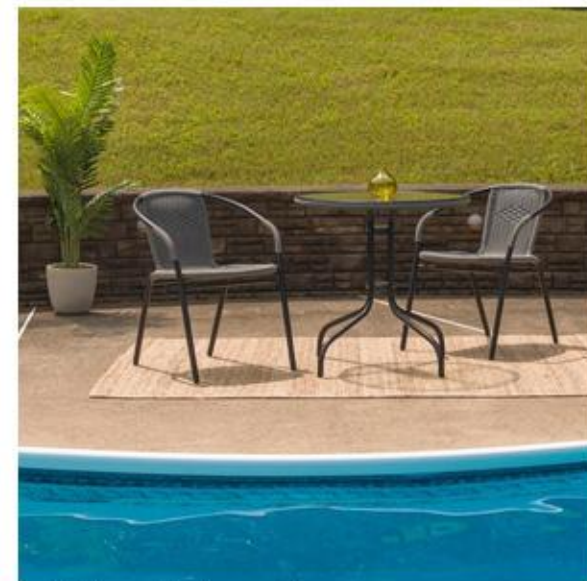

Barker 28" Round Tempered Glass Metal Table with Gray Rattan Edging

Product Code:
TLH-087-GY-GG

Product Information:
Fixed Width: 28.75 Inches
Fixed Depth: 28.75 Inches
Fixed Height: 28 Inches
Seating Capacity: 3 Count
Weight Capacity: 132 lbs
Table Weight Capacity: 130 lbs
Single Unit Weight: 21 lbs

Additional Information:

Patio Table • Top Size: 28" Round, Base Size: 19.75"W • Clear Tempered Glass Surface • 5mm Thick Glass • 1.25" Edge Top • Decorative Black Rattan Edge Band • Black Powder Coat Finish • Protective Plastic Floor Glides • Designed for Indoor and Outdoor Use • Designed for Commercial and Residential Use •