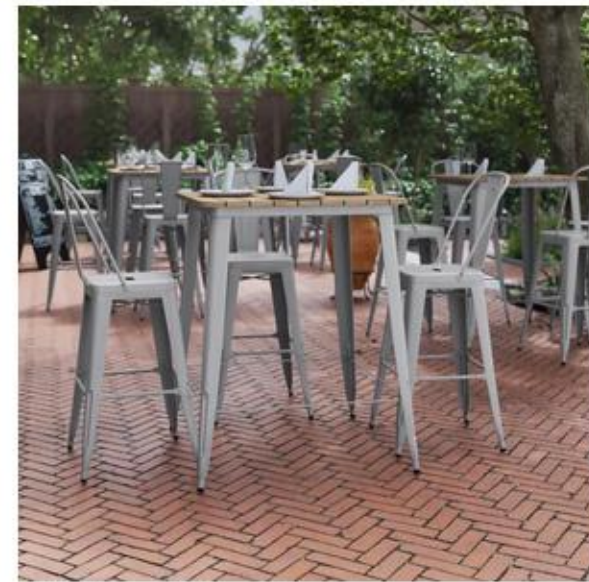

## Declan Commercial Indoor/Outdoor Bar Top Table, 31.5" Square All Weather Brown Poly Resin Top with Silver Steel base

**Product Code:**  
JJ-T14619H-80-BRSL-GG

**Product Information:**  
**Fixed Width:** 31.5 Inches  
**Fixed Depth:** 31.5 Inches  
**Fixed Height:** 42 Inches  
**Fixed Table Top Thickness Fixed:** 0.75 Inches  
**Seating Capacity:** 4 Count  
**Weight Capacity:** 300 lbs

### Additional Information:

Contemporary 31.5" Square Commercial Bar Height Dining Table for 4 • Brown Poly Resin Table Top • UV Fade Resistant Polystyrene Won't Rot, Chip, or Peel • Silver Powder Coated Steel Frame • Stainless Steel Hardware for Year-Round Use • Holds up to 300 LBS. Static Weight • Adjustable Floor Glides Provide a Level Surface and Protect Indoor Flooring • Assembles in 10 Minutes or Less • Wipes Clean with a Damp Cloth •