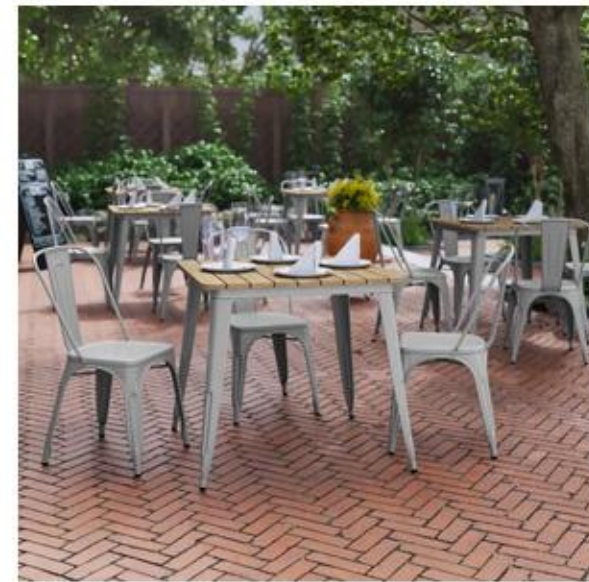

## Declan Commercial Grade Indoor/Outdoor Dining Table, 31.5" Square All Weather Brown Poly Resin Top with Silver Steel Base

**Product Code:**  
JJ-T14619-80-BRSL-GG

**Product Information:**  
**Fixed Width:** 31.5 Inches  
**Fixed Depth:** 31.5 Inches  
**Fixed Height:** 30 Inches  
**Fixed Table Top Thickness Fixed:** 0.75 Inches  
**Seating Capacity:** 4 Count  
**Weight Capacity:** 300 lbs

### Additional Information:

Contemporary 31.5" Square Commercial Dining Table for 4 • Brown Poly Resin Table Top • UV Fade Resistant Polystyrene Won't Rot, Chip, or Peel • Silver Powder Coated Steel Frame • Stainless Steel Hardware for Year-Round Use • Holds up to 300 LBS. Static Weight • Adjustable Floor Glides Provide a Level Surface and Protect Indoor Flooring • Assembles in 10 Minutes or Less • Wipes Clean with a Damp Cloth •