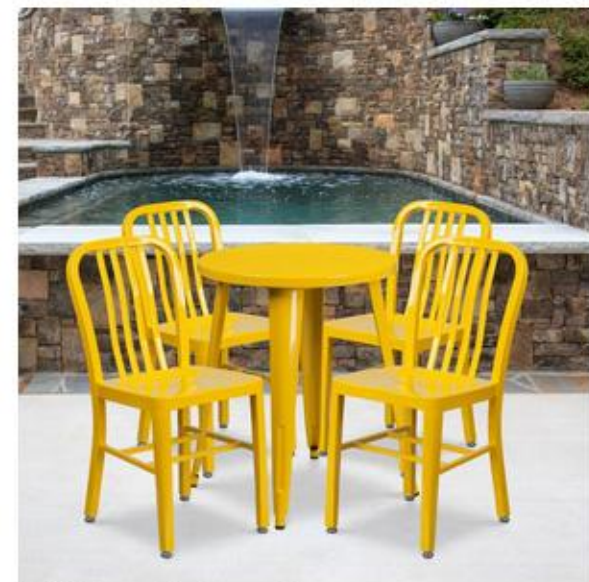

## Thomas Commercial Grade 24" Round Yellow Metal Indoor-Outdoor Table Set with 4 Vertical Slat Back Chairs

**Product Code:**  
CH-51080TH-4-18VRT-YL-GG

**Product Information:**  
**Single Unit Weight:** 101 lbs  
**Fixed Width:** 24 Inches  
**Fixed Depth:** 24 Inches  
**Fixed Height:** 29 Inches  
**Seating Capacity:** 4 Count  
**Weight Capacity:** 500 lbs

### Additional Information:

**Table and Chair Set** • Set Includes Table and 4 Chairs • Yellow Powder Coat Finish • Designed for Indoor and Outdoor Use • Designed for Commercial and Residential Use • **Metal Cafe Table** • Top Size: 24" Round • 1.25" Thick Edge Top • Brace underneath top provides extra stability • Protective Rubber Floor Glides • Table Size: 24"W x 24"D x 29"H • Base Size: 20"W • **Industrial Style Chair** • 500 lb. Weight Capacity • Stacks up to 8 Chairs High • Vertical Slat Back • Adjustable Floor Glides • Chair Size: 15.5"W x 20"D x 33.25"H • Back Size: 15.5"W x 16.5"H • Seat Size: 15.5"W x 14"D x 18.5"H •