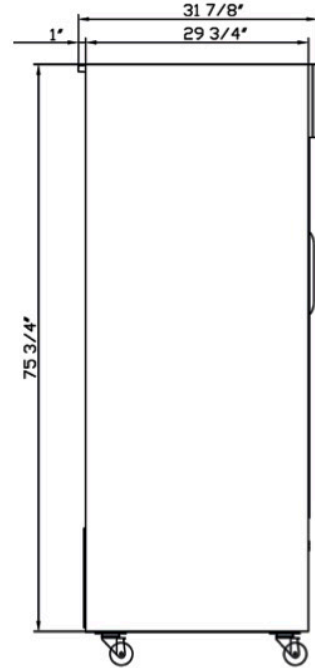

DSM-68SR

Front View

Side View

MODEL DSM-68SR

Rated Voltage	115V
Rated Frequency	60Hz
Total Input Power	823W
Total Current	7.40A
Total Capacity	69 cu ft
Climatic Category	4-5
Protection Type	I
Design Pressure High Side	300 PSIG
Design Pressure Low Side	150 PSIG
Insulation Blowing Gas	C-Pentane
Refrigerant	R290

MODEL	EXTERNAL DIMENSION WXDXH (INCHES)	PACKAGING DIMENSION WXDXH (INCHES)	PRODUCT NET WEIGHT	# OF SHELVES	40HQ CONTAINER CERT.
DSM-68SR	78 x 31 7/8 x 80 3/8	79 1/3 x 33 x 83 1/4	528 lbs	15	14

Los Angeles | San Francisco | Dallas
Houston | Florida | Chicago | New Jersey