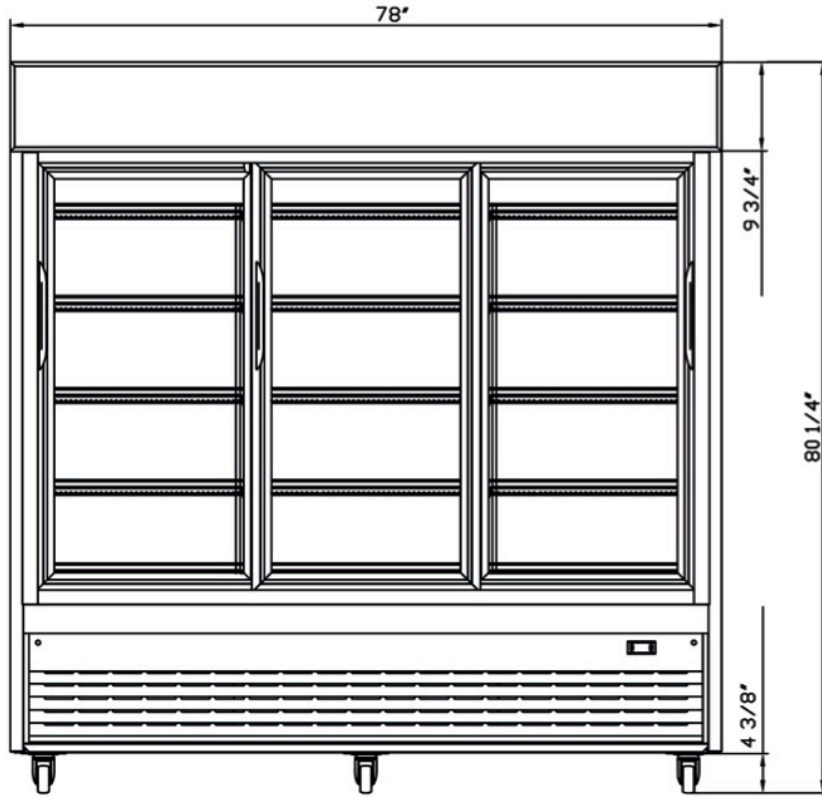

PRODUCT FEATURES

-  The compressor is mounted in the bottom for better heat evaporation.
-  Digital temperature controls with LED display for precise adjustment and automatic defrosting system.
-  Temperature Range 33 ~ 40°F, with auto defrost function, which ensures optimal performance day-in and day-out.
-  R290 Natural Refrigerant promotes faster cool down and efficient energy consumption.
-  Interior and canopy LED light with switch on the right side to always show your products at their best
-  High quality coated stainless adjustable shelves prevent peel and rust.
-  Anti-fogging tempered glass door helps ensure a crystal clear view of the interior.

DSM-68SR

Front View

Side View

MODEL DSM-68SR

Rated Voltage	115V
Rated Frequency	60Hz
Total Input Power	823W
Total Current	7.40A
Total Capacity	69 cu ft
Climatic Category	4-5
Protection Type	I
Design Pressure High Side	300 PSIG
Design Pressure Low Side	150 PSIG
Insulation Blowing Gas	C-Pentane
Refrigerant	R290