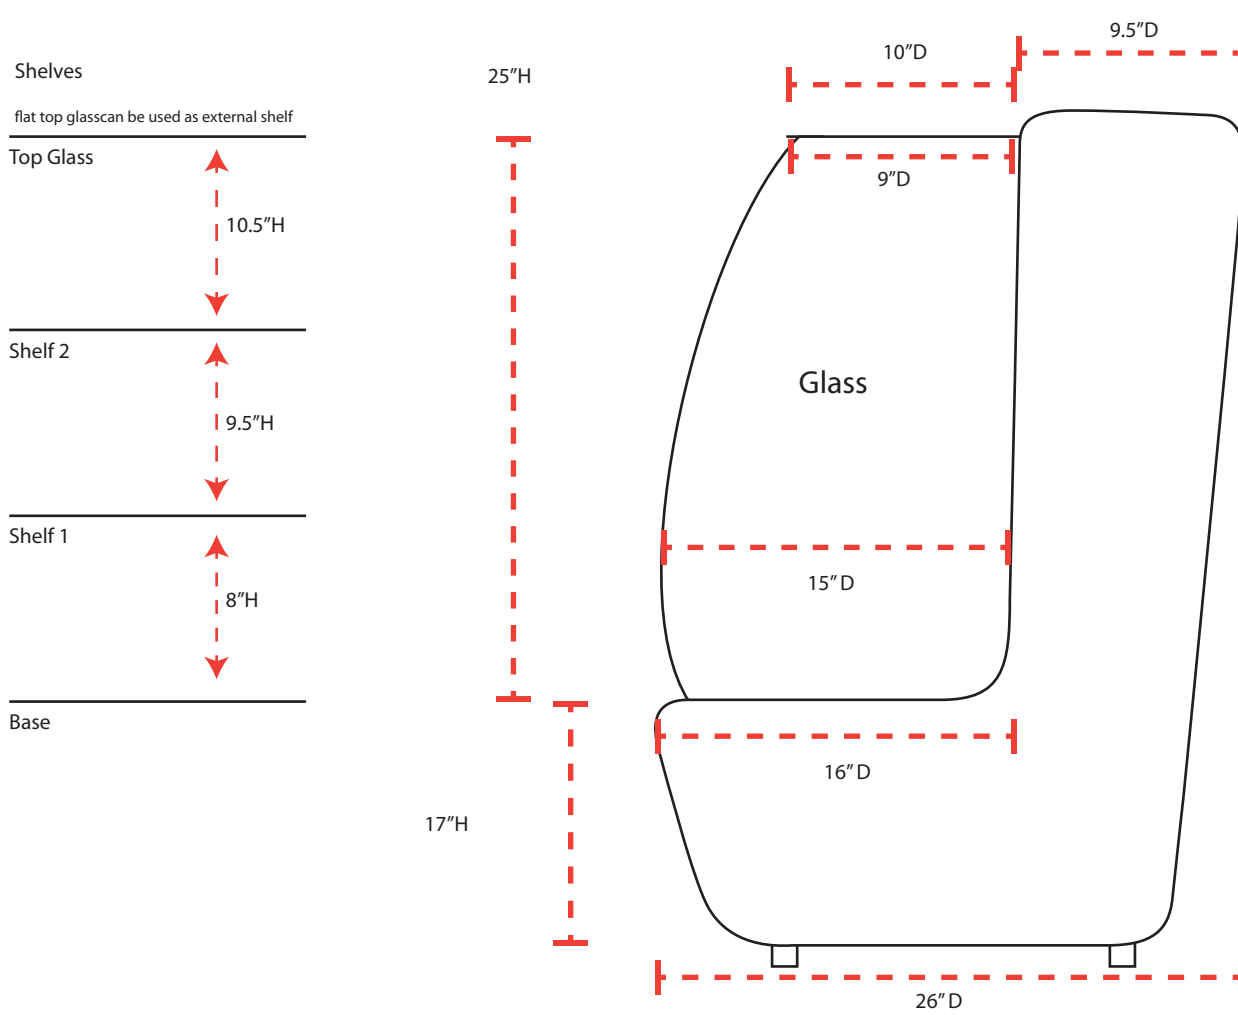

# DIAMOND GBSP 49" DISPLAY CASE

FOR QUESTIONS CALL KITCHENALL.COM AT 800-455-5404  
OR EMAIL SUPPORT@KITCHENALL.COM

## FRONT VIEW

## SIDE VIEW

## REAR VIEW