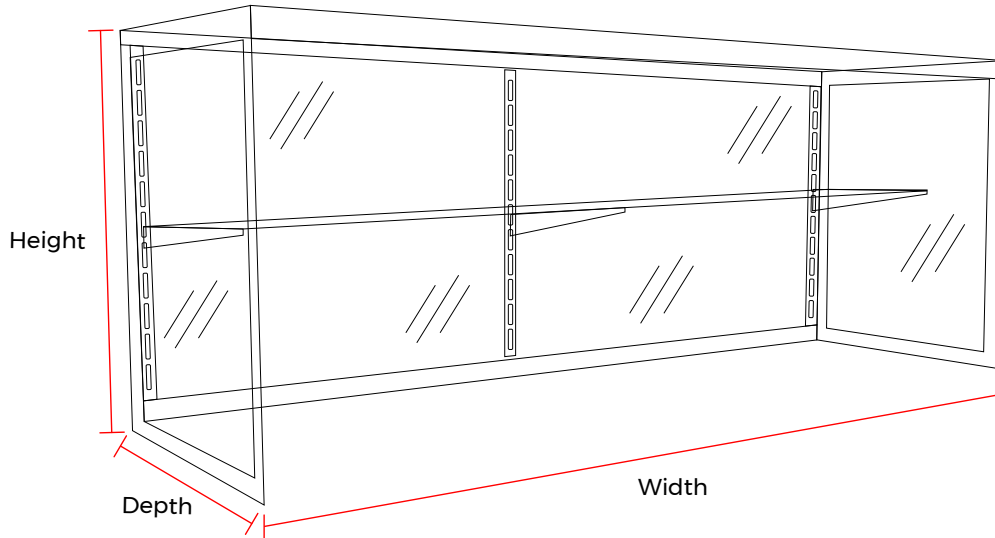

Project:	Quantity:
Model #:	Approval:

For Commercial Use Only

DIAGRAM

OVERALL VIEW