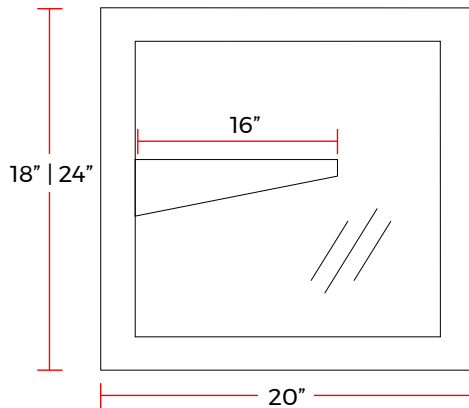

SIDE VIEW

WARRANTY

Custom Glass products are backed by a 1 year manufacturer warranty. The unit itself and parts within are guaranteed against manufacturing defects for a period of 1 year. Glass due to its fragile nature, is not included under warranty coverage. Always inspect your delivery for freight damage before you accept it. Freight damage will not be considered a manufacturing defect and should be refused or remedied through a claim with the carrier.