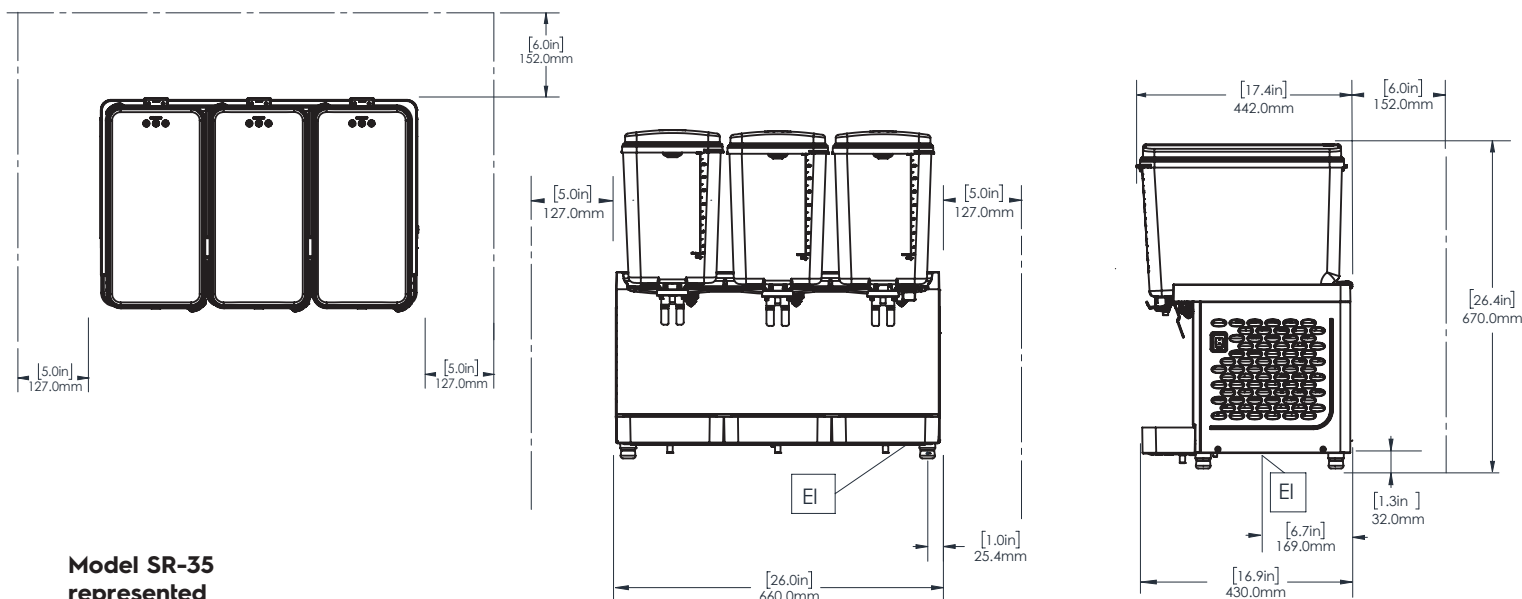

CLASSIC PRO™ BUBBLER® R290

TRIPLE STANDARD®

Model SR-35 represented

Pending

Pending

MODEL	DESCRIPTION	ELECTRICAL	PRODUCT DIMENSIONS (H X W X D)	SHIP DIMENSIONS (H X W X D)	SHIP WEIGHT IN TWO BOXES
SR-35-16-290* Base: (231-01641) Bowl: (231-01684)	(3) 4.75 gallon (18 L) bowls Polycarbonate bowl	120V 60 Hz 3.5A	26.4" x 26.0" x 17.4" (67 cm x 66 cm x 44 cm)	Base: 16.5" x 29.2" x 17.6" (42 cm x 74 cm x 45 cm) Bowl: 25.6" x 22.4" x 12.2" (65 cm x 57 cm x 31 cm)	Total: 101 lbs. (46 kg) Base: 79 lbs. (36 kg) Bowl: 22 lbs. (10 kg)
SR-35-16-290, Gray* Base: (231-01641G) Bowl: (231-01684G)	(3) 4.75 gallon (18 L) bowls Polycarbonate bowl	120V 60 Hz 3.5A	26.4" x 26.0" x 17.4" (67 cm x 66 cm x 44 cm)	Base: 16.5" x 29.2" x 17.6" (42 cm x 74 cm x 45 cm) Bowl: 25.6" x 22.4" x 12.2" (65 cm x 57 cm x 31 cm)	Total: 101 lbs. (46 kg) Base: 79 lbs. (36 kg) Bowl: 22 lbs. (10 kg)
SR-35-22-290* Base: (231-01636) Bowl: (231-01684)	(3) 4.75 gallon (18 L) bowls Polycarbonate bowl	220-240V 50/60 Hz 2.5A	26.4" x 26.0" x 17.4" (67 cm x 66 cm x 44 cm)	Base: 16.5" x 29.2" x 17.6" (42 cm x 74 cm x 45 cm) Bowl: 25.6" x 22.4" x 12.2" (65 cm x 57 cm x 31 cm)	Total: 101 lbs. (46 kg) Base: 79 lbs. (36 kg) Bowl: 22 lbs. (10 kg)
SR-35-22-290, Gray* Base: (231-01636G) Bowl: (231-01684G)	(3) 4.75 gallon (18 L) bowls Polycarbonate bowl	220-240V 50/60 Hz 2.5A	26.4" x 26.0" x 17.4" (67 cm x 66 cm x 44 cm)	Base: 16.5" x 29.2" x 17.6" (42 cm x 74 cm x 45 cm) Bowl: 25.6" x 22.4" x 12.2" (65 cm x 57 cm x 31 cm)	Total: 101 lbs. (46 kg) Base: 79 lbs. (36 kg) Bowl: 22 lbs. (10 kg)

*Electrical: NEMA 5-15P line cord included.

Refrigeration: R290

OPTIONS

Spray function
BPA free bowl

Part of

Electrolux
Professional
Group

CRATHCO

Crathco Drink Systems™ 88 Armory Road Vicksburg, MS 39183 USA

Tel: 800.695.4500 (USA & Canada only) • Fax: +1.502.425.4664

www.crathco.com

© 2024 Crathco