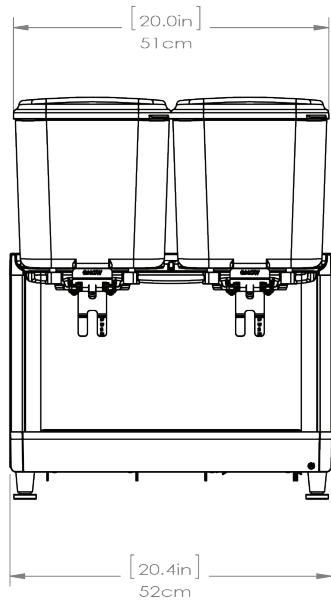

Models & Dimensions

Simplicity™ Bubbler® Double Bowl

model CS-2D represented

Specifications

Model	Description	Electrical	Product Dimensions (H x W x D)	Ship Weight in Two boxes
CS-2D-16 Base: (231-00234) Bowl: (231-00302)	(2) 4.75 gallon (18 L) bowls, agitator model. cULus, NSF Certification	115V / 60 Hz / 8.5A	25.5" x 20.4" x 17.7" (65 cm x 52 cm x 45 cm)	Total: 110 lbs. (50 kg) Base: 73 lbs. (33 kg) Bowl: 38 lbs. (17 kg)
CS-2D-16-S Base: (231-00236) Bowl: (231-00303)	(2) 4.75 gallon (18 L) bowls, spray model. cULus, NSF Certification	115V / 60 Hz / 8.5A	25.5" x 20.4" x 17.7" (65 cm x 52 cm x 45 cm)	Total: 110 lbs. (50 kg) Base: 73 lbs. (33 kg) Bowl: 38 lbs. (17 kg)
CS-2D-22 Base: (231-00234) Bowl: (231-00302)	(2) 4.75 gallon (18 L) bowls, agitator model. cULus, NSF, CE, CCC, KTC Certification	230V / 50/60 Hz / 4.0A	25.5" x 20.4" x 17.7" (65 cm x 52 cm x 45 cm)	Total: 110 lbs. (50 kg) Base: 73 lbs. (33 kg) Bowl: 38 lbs. (17 kg)
CS-2D-22-S Base: (231-00236) Bowl: (231-00303)	(2) 4.75 gallon (18 L) bowls, spray model. cULus, NSF, CE, CCC, KTC Certification	230V / 50/60 Hz / 4.0A	25.5" x 20.4" x 17.7" (65 cm x 52 cm x 45 cm)	Total: 110 lbs. (50 kg) Base: 73 lbs. (33 kg) Bowl: 38 lbs. (17 kg)