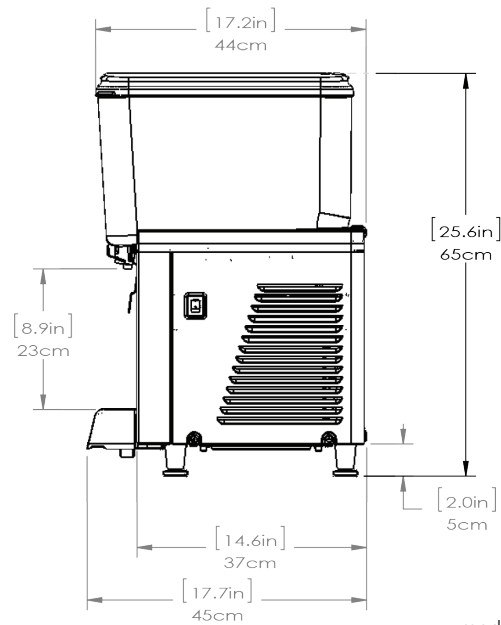

Models & Dimensions

Simplicity™ Bubbler® Double Bowl

model CS-2D represented

Specifications

Model	Description	Electrical	Product Dimensions (H x W x D)	Ship Weight in Two boxes
CS-2D-16 Base: (231-00234) Bowl: (231-00302)	(2) 4.75 gallon (18 L) bowls, agitator model. cULus, NSF Certification	115V / 60 Hz / 8.5A	25.5" x 20.4" x 17.7" (65 cm x 52 cm x 45 cm)	Total: 110 lbs. (50 kg) Base: 73 lbs. (33 kg) Bowl: 38 lbs. (17 kg)
CS-2D-16-S Base: (231-00236) Bowl: (231-00303)	(2) 4.75 gallon (18 L) bowls, spray model. cULus, NSF Certification	115V / 60 Hz / 8.5A	25.5" x 20.4" x 17.7" (65 cm x 52 cm x 45 cm)	Total: 110 lbs. (50 kg) Base: 73 lbs. (33 kg) Bowl: 38 lbs. (17 kg)
CS-2D-22 Base: (231-00234) Bowl: (231-00302)	(2) 4.75 gallon (18 L) bowls, agitator model. cULus, NSF, CE, CCC, KTC Certification	230V / 50/60 Hz / 4.0A	25.5" x 20.4" x 17.7" (65 cm x 52 cm x 45 cm)	Total: 110 lbs. (50 kg) Base: 73 lbs. (33 kg) Bowl: 38 lbs. (17 kg)
CS-2D-22-S Base: (231-00236) Bowl: (231-00303)	(2) 4.75 gallon (18 L) bowls, spray model. cULus, NSF, CE, CCC, KTC Certification	230V / 50/60 Hz / 4.0A	25.5" x 20.4" x 17.7" (65 cm x 52 cm x 45 cm)	Total: 110 lbs. (50 kg) Base: 73 lbs. (33 kg) Bowl: 38 lbs. (17 kg)

Options

- Condenser Filter (210-00118)** - Protect your condenser with a simple and easy to clean filter
- Merchandiser Kit for Double Bowl Models (231-00293)** - Attract more customers to unit with extra graphics
- BPA-Free Bowl (231-00010T)** - Dishwasher safe 18L bowl - *minimum order quantities required*
- BPA-Free Bowl Lid (210-00126T)** - Dishwasher safe lid for 18L bowl - *minimum order quantities required*
- BPA-Free Pump Cover (210-00128T)** - Dishwasher safe
- Liquid Autofill Control Box (250-00051)** - Not for use with RO water systems