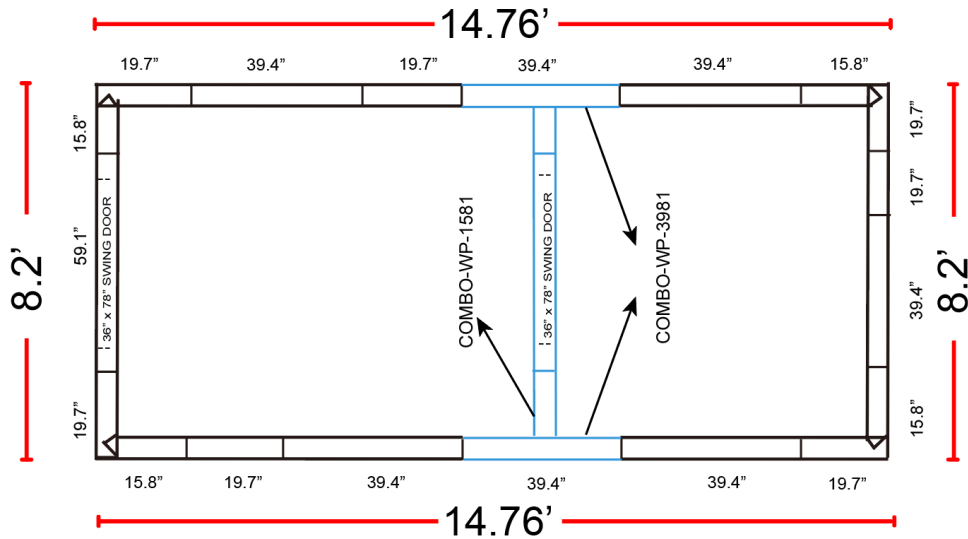

## 8.2' x 14.8' x 7.5' (With Floor) Technical Drawing

### DOORS ON 8.2' SIDE AND INNER WALL

### DOORS ON 14.8' SIDE