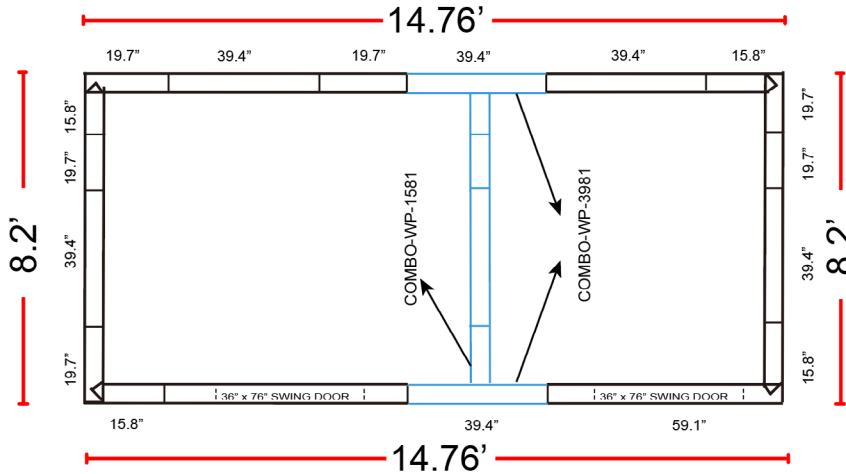

## 8.2' x 14.8' x 7.5' (With Floor) Technical Drawing

### CONSTRUCTION

Name	Model	Size	QTY
Wall Panel	FWP-3981	39.4" x 80.6"	5
	FWP-1981	19.7" x 80.6"	3
	COMBO-WP-1581	15.8" x 80.6" (Combo)	1
	COMBO-WP-3981	39.4" x 80.6" (Combo)	2
	FWP-1981-C	19.7" x 80.6" (Corner)	4
	FWP-1581-C	15.8" x 80.6" (Corner)	5
Ceiling Panel	FCF-3998-H	39.4" x 98.4" (Hook)	1
	FCF-3998-B	39.4" x 98.4" (Bolt)	1
	COMBO-CF-3998	39.4" x 98.4" (Combo)	1
	FCF-3998	39.4" x 98.4"	1
	FCF-1998	19.7" x 98.4"	1
Door Panel	FDP-5981	59.1" x 80.6"	2
Floor Panel	FCF-3998-H	39.4" x 98.4" (Hook)	1
	FCF-3998-B	39.4" x 98.4" (Bolt)	1
	FCF-3998	39.4" x 98.4"	1
	COMBO-CF-3998	39.4" x 98.4" (Combo)	1
	FCF-1998	19.7" x 98.4"	1
Threshold Cover	DPL-0505	39" x 5"	2
Plastic Plug	120 pcs in total		

### DOORS ON 14.8' SIDE