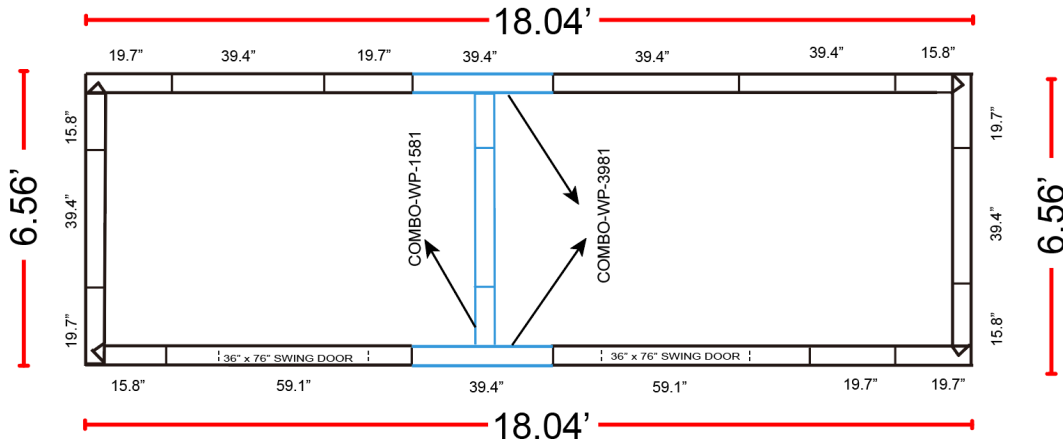

Indoor Walk-in Box

PROJECT: _____

MODEL #: _____

QUANTITY: _____

APPROVAL: _____

For Commercial Use Only

6.56' x 18.04' x 7.5' (With Floor) Technical Drawing

DOORS ON BOTH 6.56' SIDES

CONSTRUCTION

Name	Model	Size	QTY
Wall Panel	FWP-3981	39.4" x 80.6"	7
	FWP-1981	19.7" x 80.6"	2
	COMBO-WP-1581	15.8" x 80.6" (Combo)	1
	COMBO-WP-3981	39.4" x 80.6" (Combo)	2
	FWP-1981-C	19.7" x 80.6" (Corner)	2
	FWP-1581-C	15.8" x 80.6" (Corner)	5
Ceiling Panel	FCF-3978-H	39.4" x 78.7" (Hook)	1
	FCF-3978-B	39.4" x 78.7" (Bolt)	1
	COMBO-CF-3978	39.4" x 78.7" (Combo)	1
	FCF-3978	39.4" x 78.7"	2
	FCF-1978	19.7" x 78.7"	1
Door Panel	FDP-5981-C	59.1" x 80.6" (Corner)	2
Floor Panel	FCF-3978-H	39.4" x 78.7" (Hook)	1
	FCF-3978-B	39.4" x 78.7" (Bolt)	1
	COMBO-CF-3978	39.4" x 78.7" (Combo)	1
	FCF-3978	39.4" x 78.7"	2
	FCF-1978	19.7" x 78.7"	1
Threshold Cover	DPL-0505	39" x 5"	2
Plastic Plug	130 pcs in total		

NOTE

- * 1 x FWP-3981 = 2 x FWP-1981 1 x FCF-3978 = 2 x FCF-1978
- * Floor Panel = Ceiling Panel
- * Door panel can be moved to any other walls by swapping 59.1" door panel w/ a 39.4" & 19.7" panel.

Plastic Plug

6.56' x 18.04' x 7.5' (With Floor) Technical Drawing

DOORS ON 18.04' SIDE

CONSTRUCTION

Name	Model	Size	QTY
Wall Panel	FWP-3981	39.4" x 80.6"	6
	FWP-1981	19.7" x 80.6"	2
	COMBO-WP-1581	15.8" x 80.6" (Combo)	1
	COMBO-WP-3981	39.4" x 80.6" (Combo)	2
	FWP-1981-C	19.7" x 80.6" (Corner)	4
	FWP-1581-C	15.8" x 80.6" (Corner)	5
Ceiling Panel	FCF-3978-H	39.4" x 78.7" (Hook)	1
	FCF-3978-B	39.4" x 78.7" (Bolt)	1
	COMBO-CF-3978	39.4" x 78.7" (Combo)	1
	FCF-3978	39.4" x 78.7"	2
	FCF-1978	19.7" x 78.7"	1
Door Panel	FDP-5981	59.1" x 80.6"	2
Floor Panel	FCF-3978-H	39.4" x 78.7" (Hook)	1
	FCF-3978-B	39.4" x 78.7" (Bolt)	1
	COMBO-CF-3978	39.4" x 78.7" (Combo)	1
	FCF-1978	19.7" x 78.7"	1
Threshold Cover	DPL-0505	39" x 5"	2
Plastic Plug	130 pcs in total		