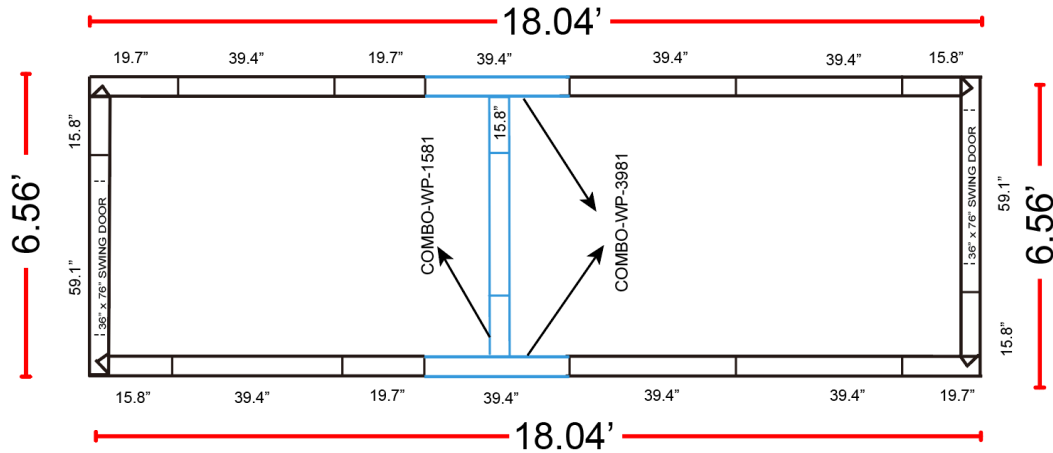

Indoor Walk-in Box

PROJECT: _____

MODEL #: _____

QUANTITY: _____

APPROVAL: _____

For Commercial Use Only

6.56' x 18.04' x 7.5' (With Floor) Technical Drawing

DOORS ON BOTH 6.56' SIDES

CONSTRUCTION

Name	Model	Size	QTY
Wall Panel	FWP-3981	39.4" x 80.6"	7
	FWP-1981	19.7" x 80.6"	2
	COMBO-WP-1581	15.8" x 80.6" (Combo)	1
	COMBO-WP-3981	39.4" x 80.6" (Combo)	2
	FWP-1981-C	19.7" x 80.6" (Corner)	2
	FWP-1581-C	15.8" x 80.6" (Corner)	5
Ceiling Panel	FCF-3978-H	39.4" x 78.7" (Hook)	1
	FCF-3978-B	39.4" x 78.7" (Bolt)	1
	COMBO-CF-3978	39.4" x 78.7" (Combo)	1
	FCF-3978	39.4" x 78.7"	2
	FCF-1978	19.7" x 78.7"	1
Door Panel	FDP-5981-C	59.1" x 80.6" (Corner)	2
Floor Panel	FCF-3978-H	39.4" x 78.7" (Hook)	1
	FCF-3978-B	39.4" x 78.7" (Bolt)	1
	COMBO-CF-3978	39.4" x 78.7" (Combo)	1
	FCF-3978	39.4" x 78.7"	2
	FCF-1978	19.7" x 78.7"	1
Threshold Cover	DPL-0505	39" x 5"	2
Plastic Plug	130 pcs in total		

NOTE

- * 1 x FWP-3981 = 2 x FWP-1981 1 x FCF-3978 = 2 x FCF-1978
- * Floor Panel = Ceiling Panel
- * Door panel can be moved to any other walls by swapping 59.1" door panel w/ a 39.4" & 19.7" panel.

Plastic Plug

6.56' x 18.04' x 7.5' (With Floor) Technical Drawing

DOORS ON 18.04' SIDE

CONSTRUCTION

Name	Model	Size	QTY
Wall Panel	FWP-3981	39.4" x 80.6"	6
	FWP-1981	19.7" x 80.6"	2
	COMBO-WP-1581	15.8" x 80.6" (Combo)	1
	COMBO-WP-3981	39.4" x 80.6" (Combo)	2
	FWP-1981-C	19.7" x 80.6" (Corner)	4
	FWP-1581-C	15.8" x 80.6" (Corner)	5
Ceiling Panel	FCF-3978-H	39.4" x 78.7" (Hook)	1
	FCF-3978-B	39.4" x 78.7" (Bolt)	1
	COMBO-CF-3978	39.4" x 78.7" (Combo)	1
	FCF-3978	39.4" x 78.7"	2
	FCF-1978	19.7" x 78.7"	1
Door Panel	FDP-5981	59.1" x 80.6"	2
Floor Panel	FCF-3978-H	39.4" x 78.7" (Hook)	1
	FCF-3978-B	39.4" x 78.7" (Bolt)	1
	COMBO-CF-3978	39.4" x 78.7" (Combo)	1
	FCF-1978	19.7" x 78.7"	1
Threshold Cover	DPL-0505	39" x 5"	2
Plastic Plug	130 pcs in total		