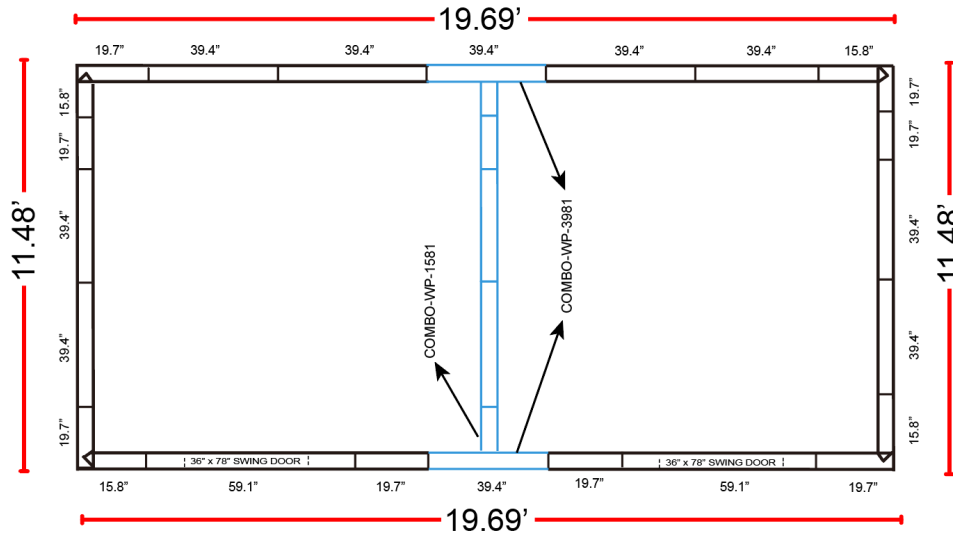

Indoor Walk-in Box

PROJECT: _____

MODEL #: _____

QUANTITY: _____

APPROVAL: _____

For Commercial Use Only

11.48' x 19.69' x 7.5' (With Floor) Technical Drawing

DOORS ON 19.69' SIDE

CONSTRUCTION

Name	Model	Size	QTY
Wall Panel	FWP-3981	39.4" x 80.6"	10
	FWP-1981	19.7" x 80.6"	5
	COMBO-WP-1581	15.8" x 80.6" (Combo)	1
	COMBO-WP-3981	39.4" x 80.6" (Combo)	2
	FWP-1981-C	19.7" x 80.6" (Corner)	4
	FWP-1581-C	15.8" x 80.6" (Corner)	5
Ceiling Panel	FCF-39138-H	39.4" x 137.8" (Hook)	1
	FCF-39138-B	39.4" x 137.8" (Bolt)	1
	COMBO-CF-39138	39.4" x 137.8" (Combo)	1
	FCF-39138	39.4" x 137.8"	2
	FCF-19138	19.7" x 137.8"	2
Door Panel	FDP-5981	59.1" x 80.6"	2
Floor Panel	FCF-39138-H	39.4" x 137.8" (Hook)	1
	FCF-39138-B	39.4" x 137.8" (Bolt)	1
	COMBO-CF-39138	39.4" x 137.8" (Combo)	1
	FCF-39138	39.4" x 137.8"	2
	FCF-19138	19.7" x 137.8"	2
Threshold Cover	DPL-0505	39" x 5"	2
Plastic Plug	162 pcs in total		

Indoor Walk-in Box

PROJECT: _____

MODEL #: _____

QUANTITY: _____

APPROVAL: _____

For Commercial Use Only

11.48' x 19.69' x 7.5' (With Floor) Technical Drawing

DOORS ON 11.48' SIDE

CONSTRUCTION

Name	Model	Size	QTY
Wall Panel	FWP-3981	39.4" x 80.6"	12
	FWP-1981	19.7" x 80.6"	1
	COMBO-WP-1581	15.8" x 80.6" (Combo)	1
	COMBO-WP-3981	39.4" x 80.6" (Combo)	2
	FWP-1981-C	19.7" x 80.6" (Corner)	4
	FWP-1581-C	15.8" x 80.6" (Corner)	5
Ceiling Panel	FCF-39138-H	39.4" x 137.8" (Hook)	1
	FCF-39138-B	39.4" x 137.8" (Bolt)	1
	COMBO-CF-39138	39.4" x 137.8" (Combo)	1
	FCF-39138	39.4" x 137.8"	2
	FCF-19138	19.7" x 137.8"	2
Door Panel	FDP-5981	59.1" x 80.6"	2
Floor Panel	FCF-39138-H	39.4" x 137.8" (Hook)	1
	FCF-39138-B	39.4" x 137.8" (Bolt)	1
	COMBO-CF-39138	39.4" x 137.8" (Combo)	1
	FCF-39138	39.4" x 137.8"	2
	FCF-19138	19.7" x 137.8"	2
Threshold Cover	DPL-0505	39" x 5"	2
Plastic Plug	162 pcs in total		