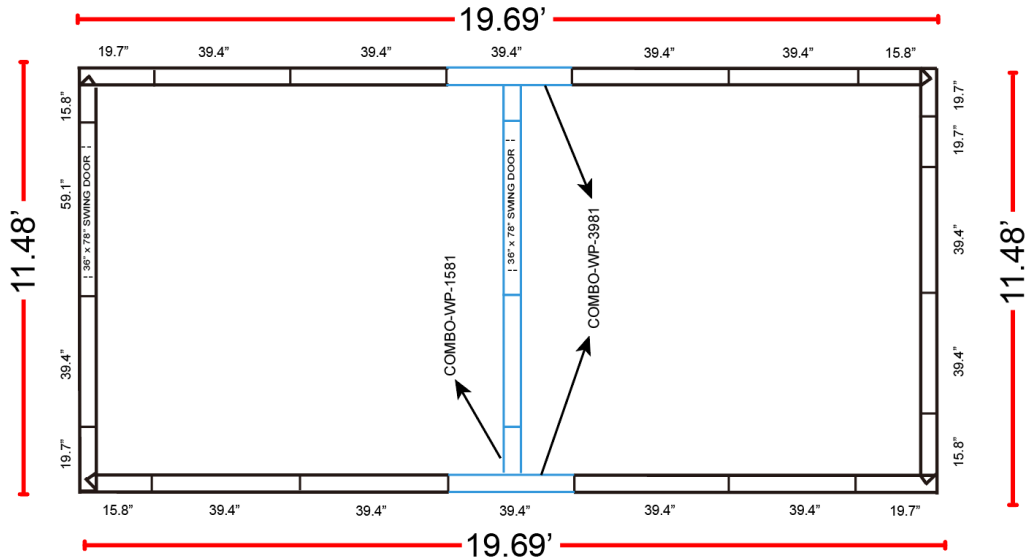

Indoor Walk-in Box

PROJECT: _____

MODEL #: _____

QUANTITY: _____

APPROVAL: _____

For Commercial Use Only

11.48' x 19.69' x 7.5' (With Floor) Technical Drawing

DOORS ON 19.69' SIDE

CONSTRUCTION

Name	Model	Size	QTY
Wall Panel	FWP-3981	39.4" x 80.6"	10
	FWP-1981	19.7" x 80.6"	5
	COMBO-WP-1581	15.8" x 80.6" (Combo)	1
	COMBO-WP-3981	39.4" x 80.6" (Combo)	2
	FWP-1981-C	19.7" x 80.6" (Corner)	4
	FWP-1581-C	15.8" x 80.6" (Corner)	5
Ceiling Panel	FCF-39138-H	39.4" x 137.8" (Hook)	1
	FCF-39138-B	39.4" x 137.8" (Bolt)	1
	COMBO-CF-39138	39.4" x 137.8" (Combo)	1
	FCF-39138	39.4" x 137.8"	2
	FCF-19138	19.7" x 137.8"	2
Door Panel	FDP-5981	59.1" x 80.6"	2
Floor Panel	FCF-39138-H	39.4" x 137.8" (Hook)	1
	FCF-39138-B	39.4" x 137.8" (Bolt)	1
	COMBO-CF-39138	39.4" x 137.8" (Combo)	1
	FCF-39138	39.4" x 137.8"	2
	FCF-19138	19.7" x 137.8"	2
Threshold Cover	DPL-0505	39" x 5"	2
Plastic Plug	162 pcs in total		

Indoor Walk-in Box

PROJECT: _____

MODEL #: _____

QUANTITY: _____

APPROVAL: _____

For Commercial Use Only

11.48' x 19.69' x 7.5' (With Floor) Technical Drawing

DOORS ON 11.48' SIDE

CONSTRUCTION

Name	Model	Size	QTY
Wall Panel	FWP-3981	39.4" x 80.6"	12
	FWP-1981	19.7" x 80.6"	1
	COMBO-WP-1581	15.8" x 80.6" (Combo)	1
	COMBO-WP-3981	39.4" x 80.6" (Combo)	2
	FWP-1981-C	19.7" x 80.6" (Corner)	4
	FWP-1581-C	15.8" x 80.6" (Corner)	5
Ceiling Panel	FCF-39138-H	39.4" x 137.8" (Hook)	1
	FCF-39138-B	39.4" x 137.8" (Bolt)	1
	COMBO-CF-39138	39.4" x 137.8" (Combo)	1
	FCF-39138	39.4" x 137.8"	2
	FCF-19138	19.7" x 137.8"	2
Door Panel	FDP-5981	59.1" x 80.6"	2
Floor Panel	FCF-39138-H	39.4" x 137.8" (Hook)	1
	FCF-39138-B	39.4" x 137.8" (Bolt)	1
	COMBO-CF-39138	39.4" x 137.8" (Combo)	1
	FCF-39138	39.4" x 137.8"	2
	FCF-19138	19.7" x 137.8"	2
Threshold Cover	DPL-0505	39" x 5"	2
Plastic Plug	162 pcs in total		