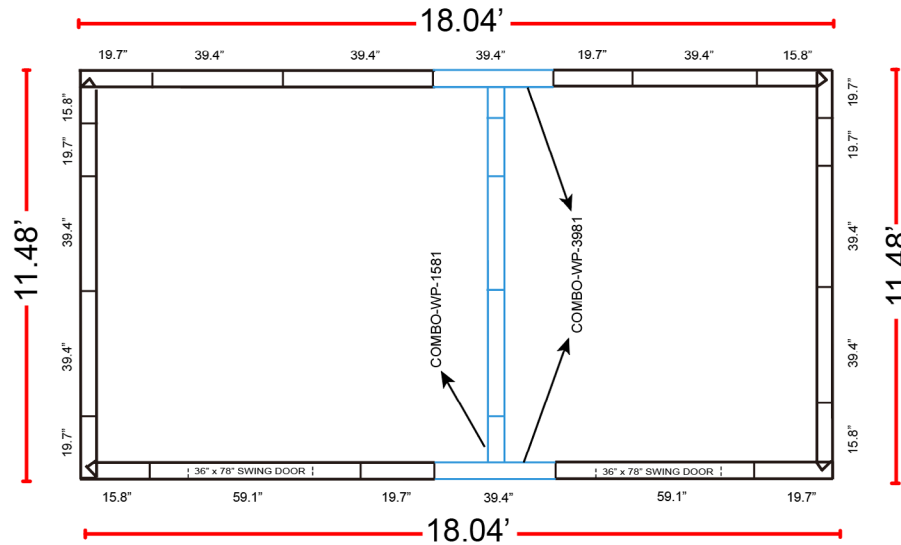

## 11.48' x 18.04' x 7.5' (With Floor) Technical Drawing

### DOORS ON 18.04' SIDE

### DOORS ON 11.48' SIDE