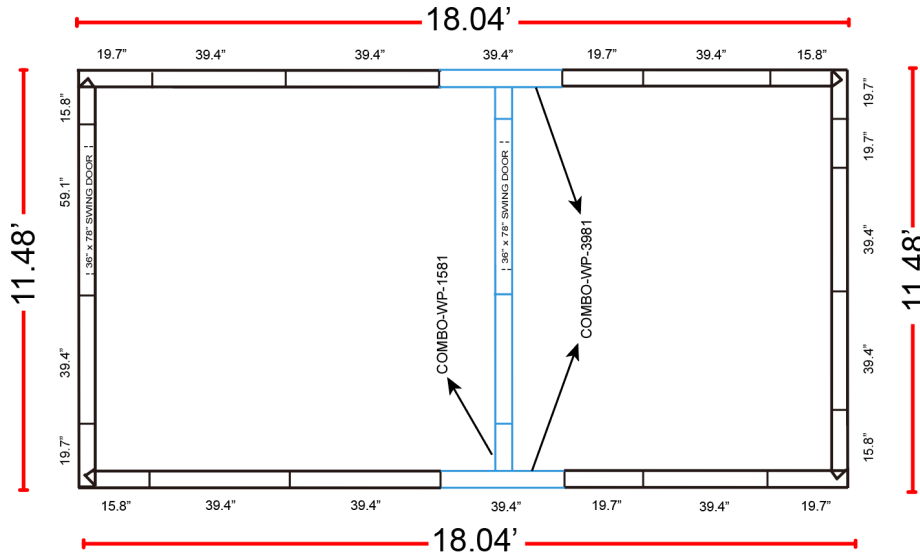

## 11.48' x 18.04' x 7.5' (With Floor) Technical Drawing

### CONSTRUCTION

Name	Model	Size	QTY
Wall Panel	FWP-3981	39.4" x 80.6"	9
	FWP-1981	19.7" x 80.6"	5
	COMBO-WP-1581	15.8" x 80.6" (Combo)	1
	COMBO-WP-3981	39.4" x 80.6" (Combo)	2
	FWP-1981-C	19.7" x 80.6" (Corner)	4
	FWP-1581-C	15.8" x 80.6" (Corner)	5
Ceiling Panel	FCF-39138-H	39.4" x 137.8" (Hook)	1
	FCF-39138-B	39.4" x 137.8" (Bolt)	1
	COMBO-CF-39138	39.4" x 137.8" (Combo)	1
	FCF-39138	39.4" x 137.8"	2
	FCF-19138	19.7" x 137.8"	1
Door Panel	FDP-5981	59.1" x 80.6"	2
Floor Panel	FCF-39138-H	39.4" x 137.8" (Hook)	1
	FCF-39138-B	39.4" x 137.8" (Bolt)	1
	COMBO-CF-39138	39.4" x 137.8" (Combo)	1
	FCF-39138	39.4" x 137.8"	2
	FCF-19138	19.7" x 137.8"	1
Threshold Cover	DPL-0505	39" x 5"	2
Plastic Plug	154 pcs in total		

### DOORS ON 11.48' SIDE