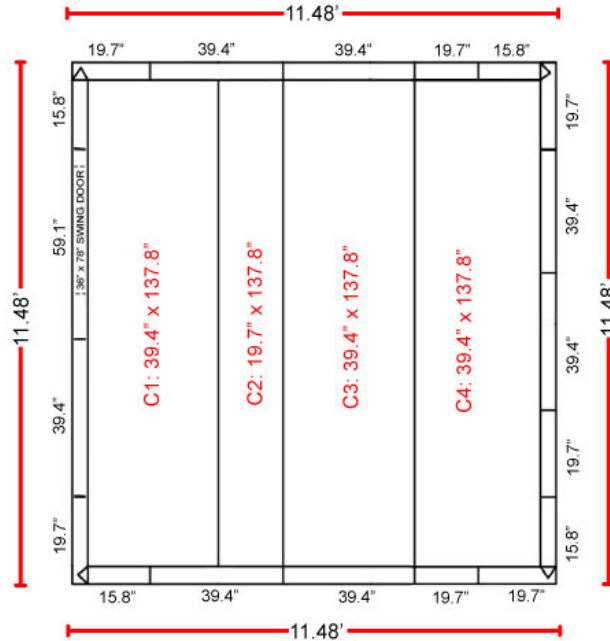

Name	Model	Size	QTY
Wall Panel	WP-3982	39.4" x 82.1"	7
	WP-1982	19.7" x 82.1"	3
	WP-1982-C	19.7" x 82.1" (Corner)	4
	WP-1582-C	15.8" x 82.1" (Corner)	4
Ceiling Panel	CF-39138-H	39.4" x 137.8" (Hook)	1
	CF-39138-B	39.4" x 137.8" (Bolt)	1
	CF-39138	39.4" x 137.8"	1
	CF-19138	39.4" x 137.8"	1
Door Panel	DP-5982	59.1" x 82.1"	1
Accessories	U-Channel	511" long in total	
	Plastic Plug	106 pcs in total	

11.48' x 11.48' x 7.5' (With Floor) Technical Drawing

CONSTRUCTION

Name	Model	Size	QTY
Wall Panel	WP-3982	39.4" x 82.1"	7
	WP-1982	19.7" x 82.1"	3
	WP-1982-C	19.7" x 82.1" (Corner)	4
	WP-1582-C	15.8" x 82.1" (Corner)	4
Ceiling Panel	CF-39138-H	39.4" x 137.8" (Hook)	1
	CF-39138-B	39.4" x 137.8" (Bolt)	1
	CF-39138	39.4" x 137.8"	1
	CF-19138	39.4" x 137.8"	1
Door Panel	DP-5982	59.1" x 82.1"	1
Floor Panel	CF-39138-H	39.4" x 137.8" (Hook)	1
	CF-39138-B	39.4" x 137.8" (Bolt)	1
	CF-39138	39.4" x 137.8"	1
	CF-19138	39.4" x 137.8"	1
Threshold Cover	DPL-0404	39" x 4"	1
Plastic Plug	110 pcs in total		