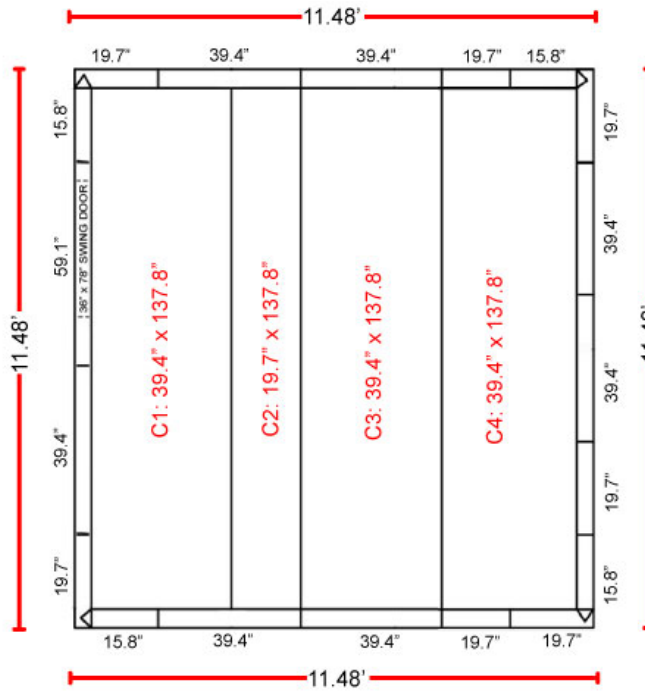

Indoor Walk-in Box

PROJECT: _____

MODEL #: _____

QUANTITY: _____

APPROVAL: _____

For Commercial Use Only

11.48' x 11.48' x 7.2' (Without Floor) Technical Drawing

CONSTRUCTION

Name	Model	Size	QTY
Wall Panel	WP-3982	39.4" x 82.1"	7
	WP-1982	19.7" x 82.1"	3
	WP-1982-C	19.7" x 82.1" (Corner)	4
	WP-1582-C	15.8" x 82.1" (Corner)	4
Ceiling Panel	CF-39138-H	39.4" x 137.8" (Hook)	1
	CF-39138-B	39.4" x 137.8" (Bolt)	1
	CF-39138	39.4" x 137.8"	1
	CF-19138	39.4" x 137.8"	1
Door Panel	DP-5982	59.1" x 82.1"	1
Accessories	U-Channel	511" long in total	
	Plastic Plug	106 pcs in total	

11.48' x 11.48' x 7.5' (With Floor) Technical Drawing

CONSTRUCTION

Name	Model	Size	QTY
Wall Panel	WP-3982	39.4" x 82.1"	7
	WP-1982	19.7" x 82.1"	3
	WP-1982-C	19.7" x 82.1" (Corner)	4
	WP-1582-C	15.8" x 82.1" (Corner)	4
Ceiling Panel	CF-39138-H	39.4" x 137.8" (Hook)	1
	CF-39138-B	39.4" x 137.8" (Bolt)	1
	CF-39138	39.4" x 137.8"	1
	CF-19138	39.4" x 137.8"	1
Door Panel	DP-5982	59.1" x 82.1"	1
Floor Panel	CF-39138-H	39.4" x 137.8" (Hook)	1
	CF-39138-B	39.4" x 137.8" (Bolt)	1
	CF-39138	39.4" x 137.8"	1
	CF-19138	39.4" x 137.8"	1
Threshold Cover	DPL-0404	39" x 4"	1
Plastic Plug	110 pcs in total		