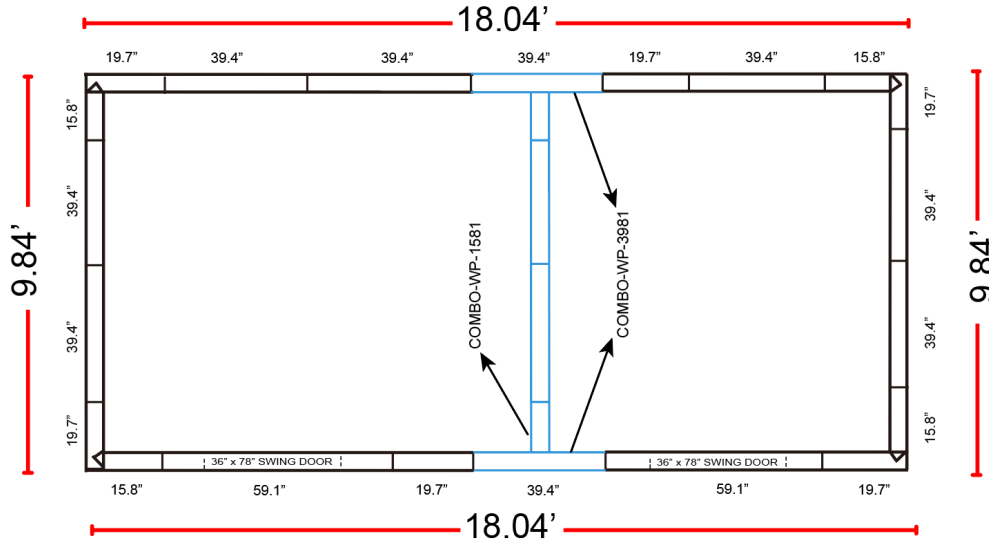

## 9.84' x 18.4' x 7.5' (With Floor) Technical Drawing

### DOORS ON 18.4' SIDE

### DOORS ON 9.84' SIDE