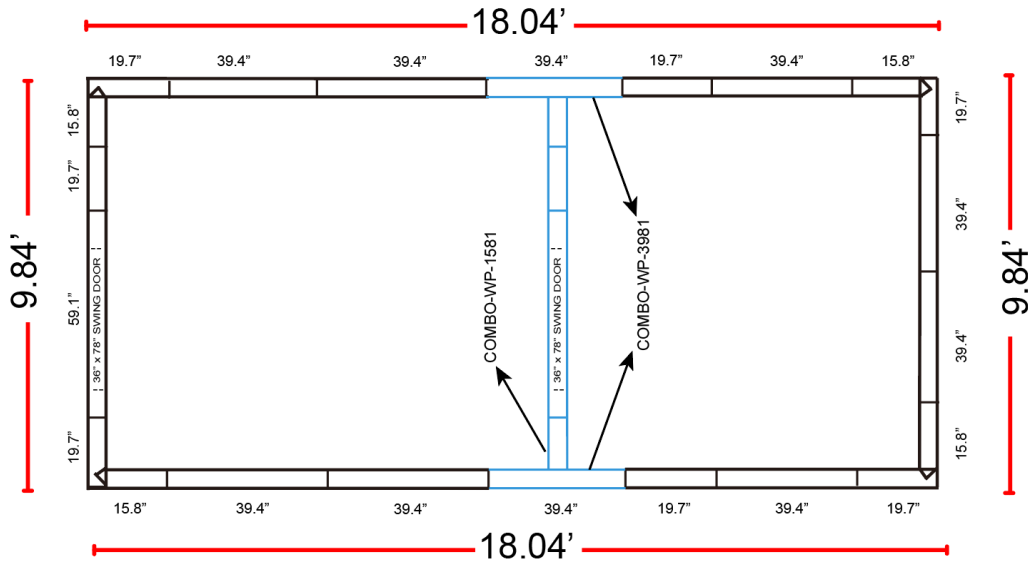

## 9.84' x 18.4' x 7.5' (With Floor) Technical Drawing

### CONSTRUCTION

Name	Model	Size	QTY
Wall Panel	FWP-3981	39.4" x 80.6"	9
	FWP-1981	19.7" x 80.6"	2
	COMBO-WP-1581	15.8" x 80.6" (Combo)	1
	COMBO-WP-3981	39.4" x 80.6" (Combo)	2
	FWP-1981-C	19.7" x 80.6" (Corner)	4
	FWP-1581-C	15.8" x 80.6" (Corner)	5
Ceiling Panel	FCF-39118-H	39.4" x 118.1" (Hook)	1
	FCF-39118-B	39.4" x 118.1" (Bolt)	1
	COMBO-CF-39118	39.4" x 118.1" (Combo)	1
	FCF-39118	39.4" x 118.1"	2
	FCF-19118	19.7" x 118.1"	1
Door Panel	FDP-5981	59.1" x 80.6"	2
Floor Panel	FCF-39118-H	39.4" x 118.1" (Hook)	1
	FCF-39118-B	39.4" x 118.1" (Bolt)	1
	COMBO-CF-39118	39.4" x 118.1" (Combo)	1
	FCF-39118	39.4" x 118.1"	2
	FCF-19118	19.7" x 118.1"	1
Threshold Cover	DPL-0505	39" x 5"	2
Plastic Plug	154 pcs in total		

### DOORS ON 9.84' SIDE