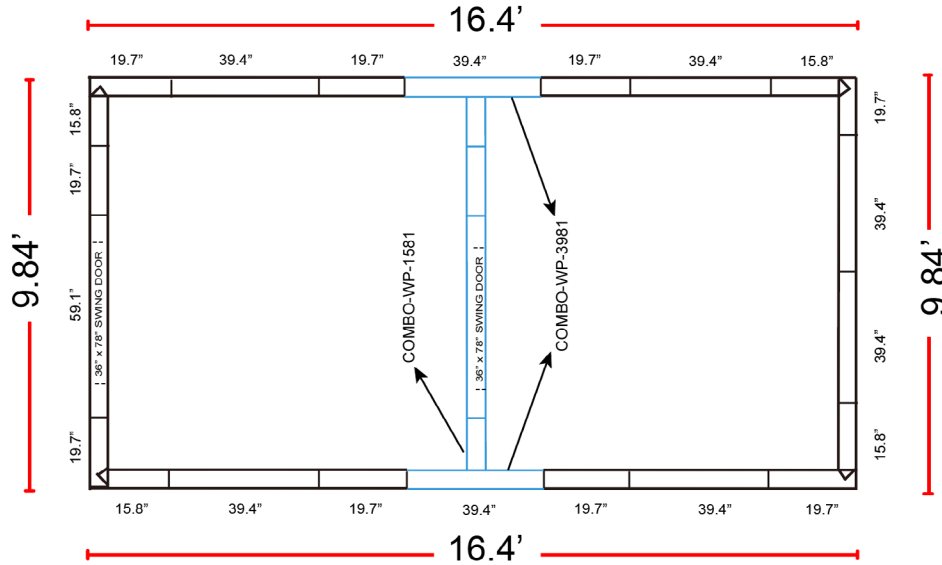

## 9.84' x 16.4' x 7.5' (With Floor) Technical Drawing

### CONSTRUCTION

Name	Model	Size	QTY
Wall Panel	FWP-3981	39.4" x 80.6"	8
	FWP-1981	19.7" x 80.6"	2
	COMBO-WP-1581	15.8" x 80.6" (Combo)	1
	COMBO-WP-3981	39.4" x 80.6" (Combo)	2
	FWP-1981-C	19.7" x 80.6" (Corner)	4
	FWP-1581-C	15.8" x 80.6" (Corner)	5
Ceiling Panel	FCF-39118-H	39.4" x 118.1" (Hook)	1
	FCF-39118-B	39.4" x 118.1" (Bolt)	1
	COMBO-CF-39118	39.4" x 118.1" (Combo)	1
	FCF-39118	39.4" x 118.1"	2
Door Panel	FDP-5981	59.1" x 80.6"	2
Floor Panel	FCF-39118-H	39.4" x 118.1" (Hook)	1
	FCF-39118-B	39.4" x 118.1" (Bolt)	1
	COMBO-CF-39118	39.4" x 118.1" (Combo)	1
	FCF-39118	39.4" x 118.1"	2
Threshold Cover	DPL-0505	39" x 5"	2
Plastic Plug	134 pcs in total		

### DOORS ON 9.84' SIDE AND INNER WALL