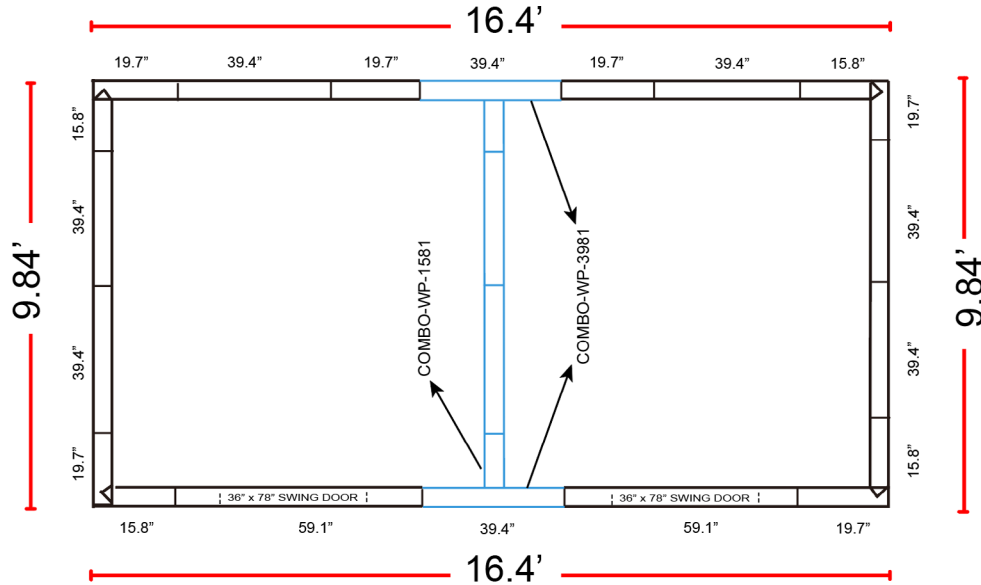

## 9.84' x 16.4' x 7.5' (With Floor) Technical Drawing

### DOORS ON 16.4' SIDE

### DOORS ON 9.84' SIDE AND INNER WALL