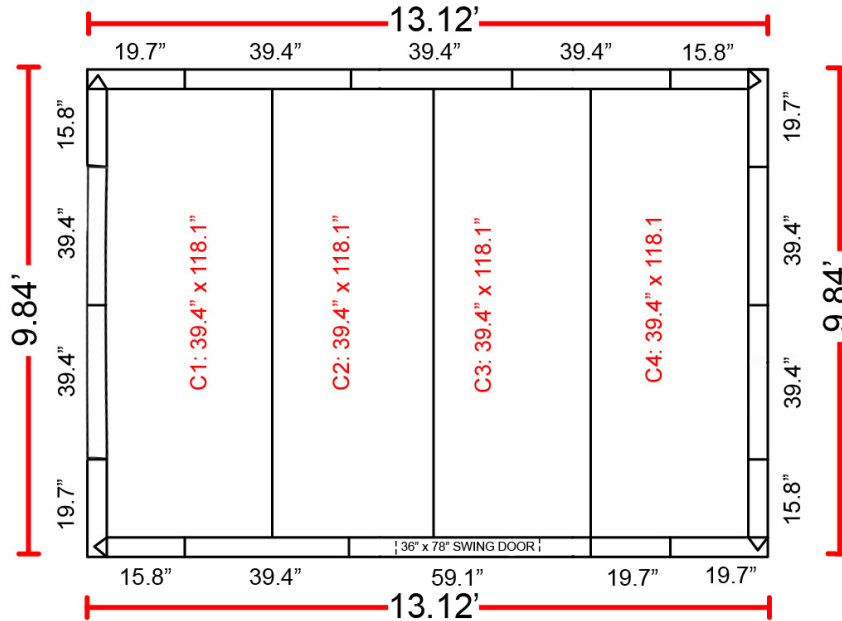

CONSTRUCTION

| Name | Model | Size | QTY |
|-----------------|------------------|------------------------|-----|
| Wall Panel | WP-3982 | 39.4" x 82.1" | 8 |
| | WP-1982 | 19.7" x 82.1" | 1 |
| | WP-1982-C | 19.7" x 82.1" (Corner) | 4 |
| | WP-1582-C | 15.8" x 82.1" (Corner) | 4 |
| Ceiling Panel | CF-39118-H | 39.4" x 118.1" (Hook) | 1 |
| | CF-39118-B | 39.4" x 118.1" (Bolt) | 1 |
| | CF-39118 | 39.4" x 118.1" | 2 |
| Door Panel | DP-5982 | 59.1" x 82.1" | 1 |
| Floor Panel | CF-39118-H | 39.4" x 118.1" (Hook) | 1 |
| | CF-39118-B | 39.4" x 118.1" (Bolt) | 1 |
| | CF-39118 | 39.4" x 118.1" | 2 |
| Threshold Cover | DPL-0404 | 39" x 4" | 1 |
| Plastic Plug | 108 pcs in total | | |

Rev. 07-2023
 Page 850

Indoor Walk-in Box

PROJECT: _____

MODEL #: _____

QUANTITY: _____

APPROVAL: _____

For Commercial Use Only

9.84' x 13.12' x 7.5' (With Floor) Technical Drawing

DOOR ON 13.12' SIDE

CONSTRUCTION

| Name | Model | Size | QTY |
|-----------------|------------------|------------------------|-----|
| Wall Panel | WP-3982 | 39.4" x 82.1" | 8 |
| | WP-1982 | 19.7" x 82.1" | 1 |
| | WP-1982-C | 19.7" x 82.1" (Corner) | 4 |
| | WP-1582-C | 15.8" x 82.1" (Corner) | 4 |
| Ceiling Panel | CF-39118-H | 39.4" x 118.1" (Hook) | 1 |
| | CF-39118-B | 39.4" x 118.1" (Bolt) | 1 |
| | CF-39118 | 39.4" x 118.1" | 2 |
| Door Panel | DP-5982 | 59.1" x 82.1" | 1 |
| Floor Panel | CF-39118-H | 39.4" x 118.1" (Hook) | 1 |
| | CF-39118-B | 39.4" x 118.1" (Bolt) | 1 |
| | CF-39118 | 39.4" x 118.1" | 2 |
| Threshold Cover | DPL-0404 | 39" x 4" | 1 |
| Plastic Plug | 108 pcs in total | | |