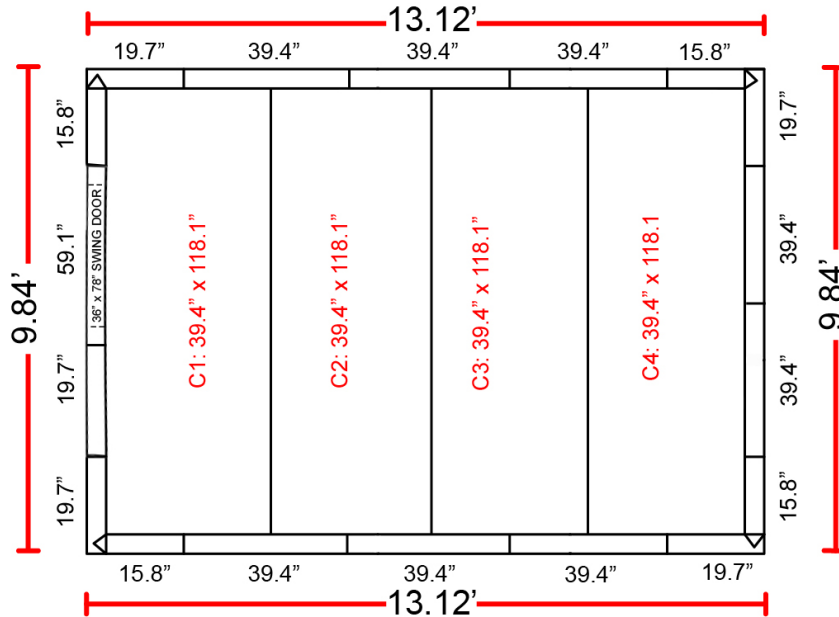

Indoor Walk-in Box

PROJECT: _____

MODEL #: _____

QUANTITY: _____

APPROVAL: _____

For Commercial Use Only

9.84' x 13.12' x 7.5' (With Floor) Technical Drawing

DOOR ON 9.84' SIDE

CONSTRUCTION

| Name | Model | Size | QTY |
|-----------------|------------------|------------------------|-----|
| Wall Panel | WP-3982 | 39.4" x 82.1" | 8 |
| | WP-1982 | 19.7" x 82.1" | 1 |
| | WP-1982-C | 19.7" x 82.1" (Corner) | 4 |
| | WP-1582-C | 15.8" x 82.1" (Corner) | 4 |
| Ceiling Panel | CF-39118-H | 39.4" x 118.1" (Hook) | 1 |
| | CF-39118-B | 39.4" x 118.1" (Bolt) | 1 |
| | CF-39118 | 39.4" x 118.1" | 2 |
| Door Panel | DP-5982 | 59.1" x 82.1" | 1 |
| Floor Panel | CF-39118-H | 39.4" x 118.1" (Hook) | 1 |
| | CF-39118-B | 39.4" x 118.1" (Bolt) | 1 |
| | CF-39118 | 39.4" x 118.1" | 2 |
| Threshold Cover | DPL-0404 | 39" x 4" | 1 |
| Plastic Plug | 108 pcs in total | | |