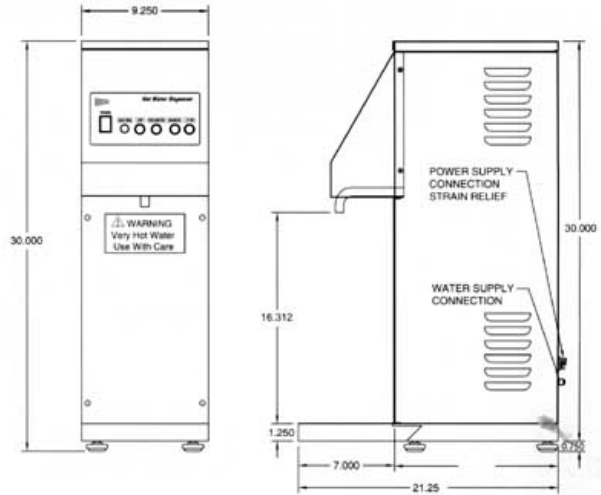

However, if limited counter space is a challenge, then try our compact hot water dispenser. Only 8" wide, the HWD-2 is perfect for your dispensing needs in those small to fit areas.

With so many models to choose from, you can trust Cecilware to meet your specific dispensing needs.

HWD-2

HWD-5PC

Model#	Description	Capacity	Width	Height	Depth	Electrical	Ship Weight
HWD-2	Hot Water Dispenser	2 Gallon	8"	20"	15 1/2"	120V, 1.8 KW, 15A 240V, 3 KW, 20A	24 lbs.
HWD-3	Hot Water Dispenser	3 Gallon	9 1/4"	24"	21 1/4"	120V, 1.8 KW, 15A 240V, 4.4 KW, 20A	42 lbs.
HWD-3PC	Hot Water Dispenser w/portion control						
HWD-5	Hot Water Dispenser	5 Gallon	9 1/4"	30"	21 1/4"	120V, 1.8 KW, 15A 240V, 6.6 KW, 30A	42 lbs.
HWD-5PC	Hot Water Dispenser w/portion control						

Specify electrical requirements. The 120 V unit - line cord included. **Plumbing:** 1/4" water line required.

Export Voltages: 220V/50/1 add suffix "X" to model #. **Optional:** for 2" legs add suffix "L" to model #.