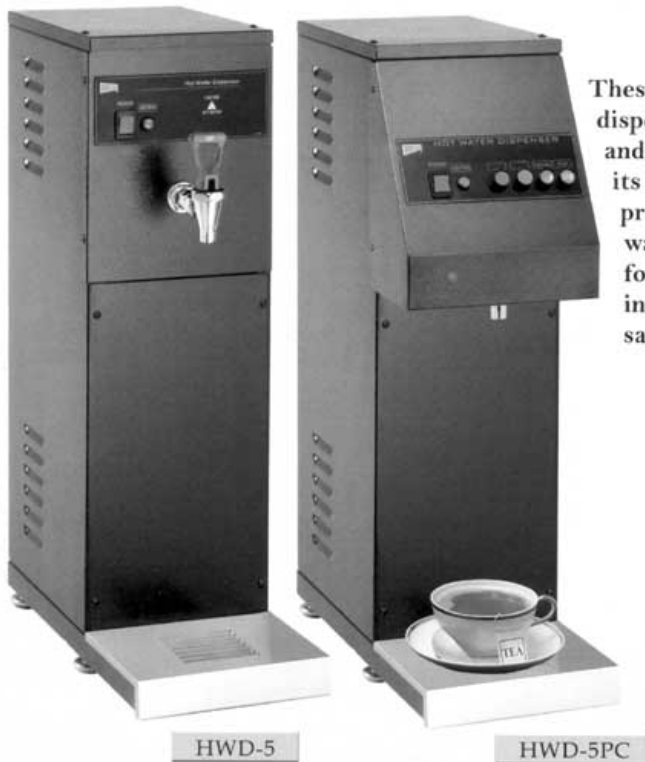

Hot Water Dispensers

By 

Solid. Efficient. Reliable.

Introducing the newest members to the Cecilware family, the HWD-3 and HWD-5, the cost-effective, heavy-duty hot water dispensers for your high volume food preparation needs.

These cost-effective workhorses put hot water dispensing instantly at your fingertips - easily and efficiently. Be it the 3 or 5 gallon model, its large capacity tank has the capability of providing small to large quantities of hot water instantly, making it an ideal solution for hundreds of food application needs including: the preparation of soups, gravies, sauces, noodles, teas, potatoes and pastas.

However, if limited counter space is a challenge, then try our compact hot water dispenser. Only 8" wide, the HWD-2 is perfect for your dispensing needs in those small to fit areas.

With so many models to choose from, you can trust Cecilware to meet your specific dispensing needs.

Models standard in black finish except HWD-2: Stainless Steel.

- ✓ Large 2, 3 or 5 gallon water tank.
- ✓ Instant automatic water refill-provides an inexhaustible supply of hot water.
- ✓ Instant hot water in as little as 8" of counter space.
- ✓ Energy efficient system keeps water temperature constant every time.
- ✓ The HWD-3PC and HWD-5PC, offers convenient portion control for precise dispensing.
- ✓ Fill an 8 oz. cup in 6 seconds.
- ✓ Tomlinson no-drip faucet.
- ✓ Ideal for large scale food preparation.
- ✓ Easy-to-clean exterior.
- ✓ Removable drip tray.