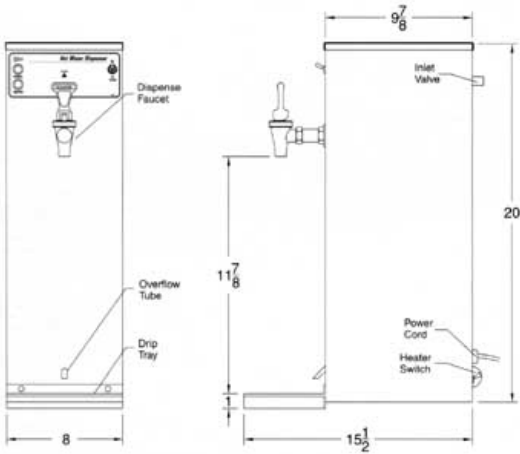

However, if limited counter space is a challenge, then try our compact hot water dispenser. Only 8" wide, the HWD-2 is perfect for your dispensing needs in those small to fit areas.

With so many models to choose from, you can trust Cecilware to meet your specific dispensing needs.

HWD-2

HWD-5PC

Model#	Description	Capacity	Width	Height	Depth	Electrical	Ship Weight
HWD-2	Hot Water Dispenser	2 Gallon	8"	20"	15 1/2"	120V, 1.8 KW, 15A 240V, 3 KW, 20A	24 lbs.
HWD-3	Hot Water Dispenser	3 Gallon	9 1/4"	24"	21 1/4"	120V, 1.8 KW, 15A 240V, 4.4 KW, 20A	42 lbs.
HWD-3PC	Hot Water Dispenser w/portion control						
HWD-5	Hot Water Dispenser	5 Gallon	9 1/4"	30"	21 1/4"	120V, 1.8 KW, 15A 240V, 6.6 KW, 30A	42 lbs.
HWD-5PC	Hot Water Dispenser w/portion control						

Specify electrical requirements. The 120 V unit - line cord included. **Plumbing:** 1/4" water line required.

Export Voltages: 220V/50/1 add suffix "X" to model #. **Optional:** for 2" legs add suffix "L" to model #.