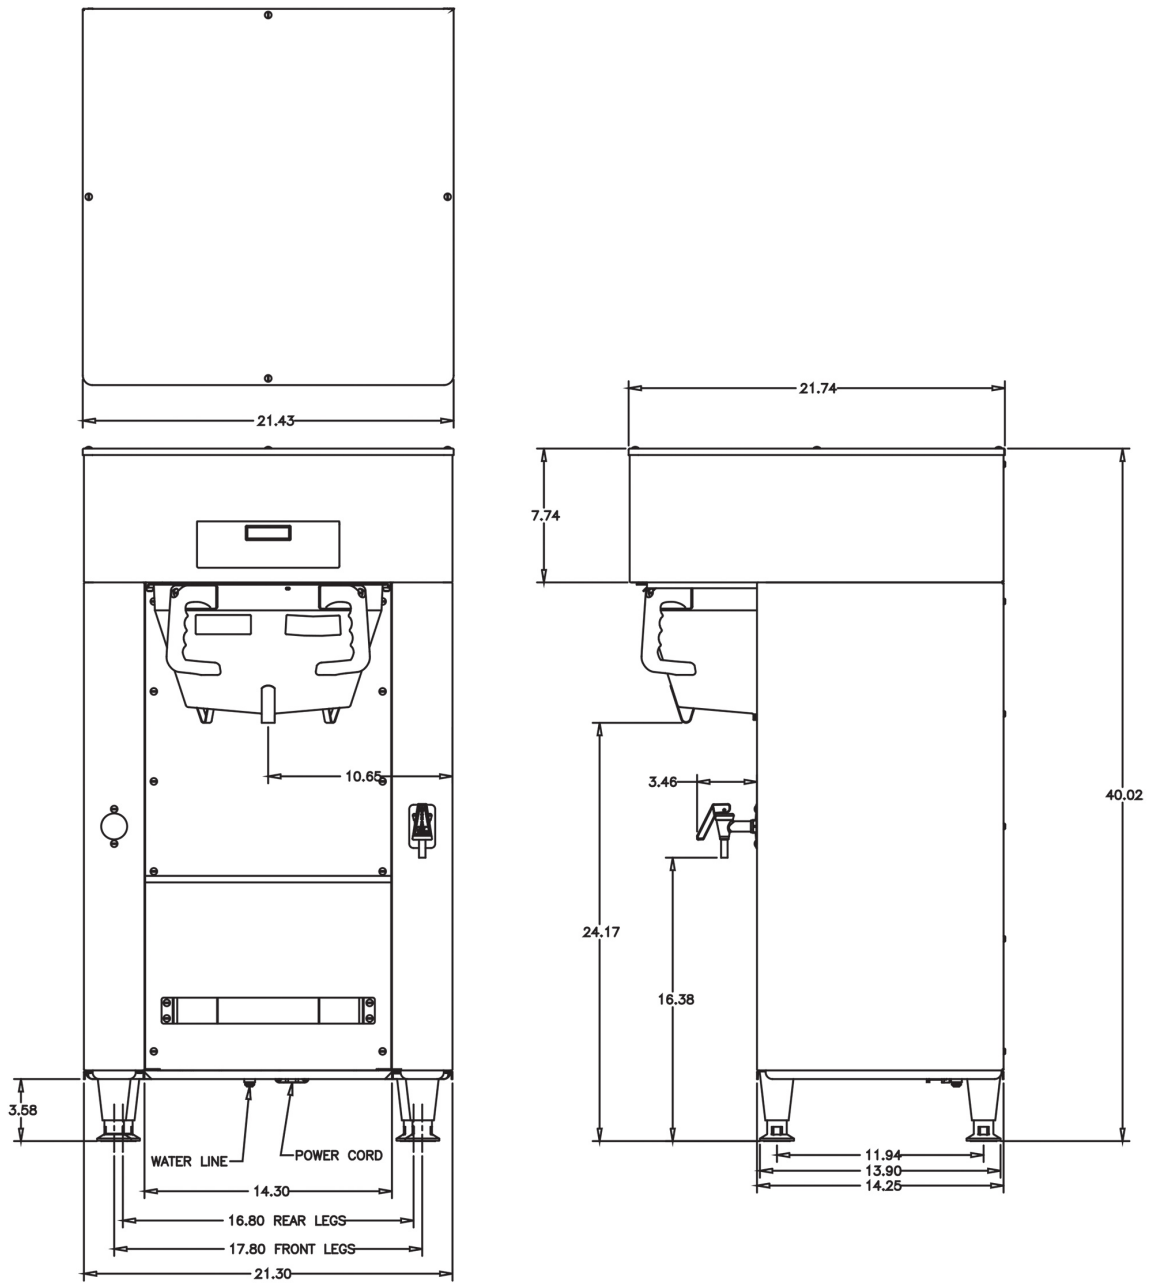

Created on:  
09/13/2017

Unit			Shipping					
	Width	Height	Depth	Width	Height	Depth	Weight	Volume
English	21.3 in.	40.0 in.	21.7 in.	-	-	-	107.000 lbs	18.219 ft³
Metric	54.1 cm	101.6 cm	55.1 cm	-	-	-	48.535 kgs	0.516 m³