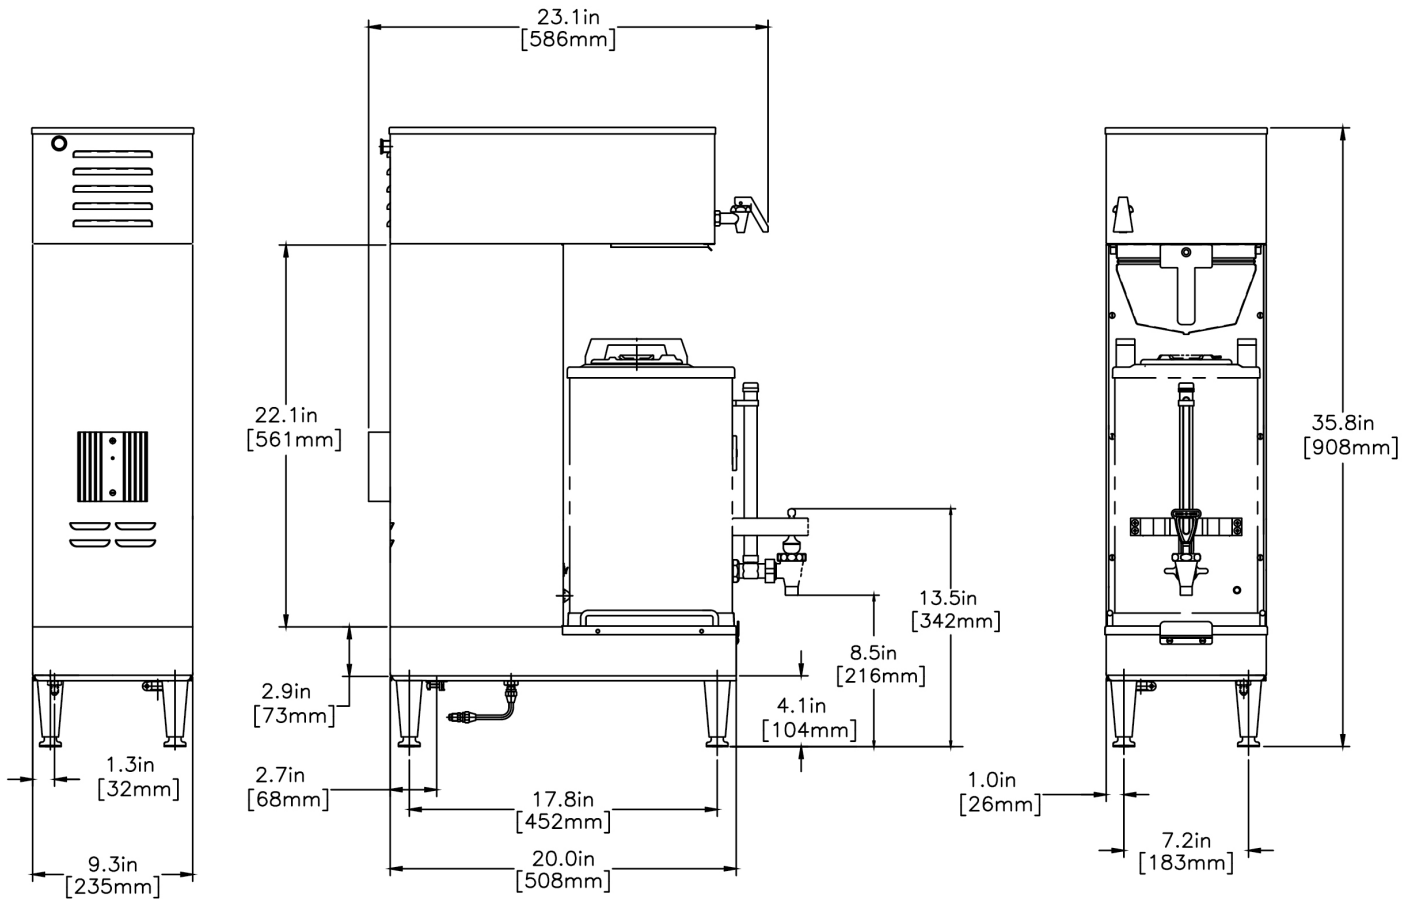

Created on:
09/13/2017

Unit			Shipping					
	Width	Height	Depth	Width	Height	Depth	Weight	Volume
English	9.3 in.	35.8 in.	21.2 in.	-	-	-	58.850 lbs	7.203 ft ³
Metric	23.6 cm	90.9 cm	53.8 cm	-	-	-	26.694 kgs	0.204 m ³