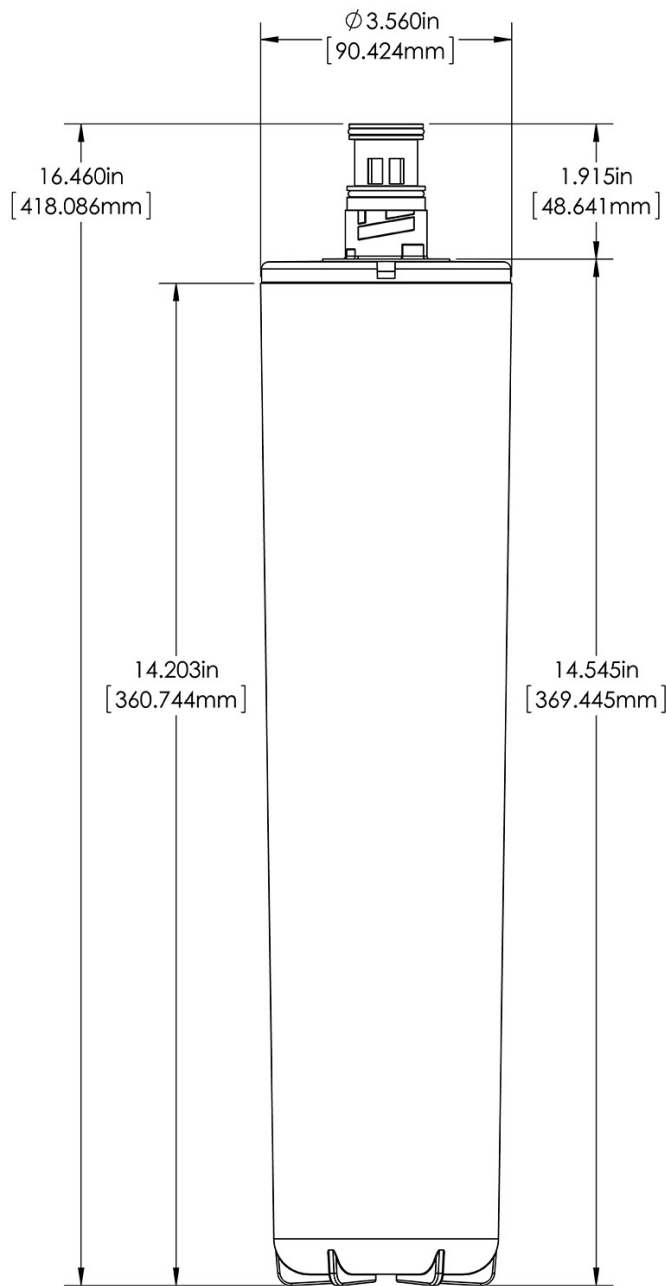

CARTRIDGE, WEQ-SFTN1500(1)10

Height: 16.46" Width: 3.56" Depth: 3.56"
(41.8cm) (9.0cm) (9.0cm)

- Perfect for low volume iced or hot tea brewers where hard water can affect tea clarity, taste, and stand time
- Integrated carbon block to reduce chlorine taste and odor
- Minimizes service maintenance and equipment downtime with 1,500 grains of hardness reduction

Plumbing Requirements

Inlet Connection	Outlet Connection	Min Operating Pressure	Max Operating Pressure	Min Operating Temperature	Max Operating Temperature
		20 psi (138 kPa)	125 psi (862 kPa)	40°F(4°C)	100°F(38°C)

Last Updated:
01/26/2022

	Dimensions of Filter System <i>(filter head with filter cartridge)</i>			Installed Dimensions <i>(Installation with wall mounting)</i>			Cartridge Dimensions <i>(filter cartridge only)</i>		
	Height	Width	Depth	Height	Width	Depth	Height	Width	Depth
English	-	-	-	-	-	-	16.46 in.	3.56 in.	3.56 in.
Metric	-	-	-	-	-	-	41.8 cm	9.0 cm	9.0 cm