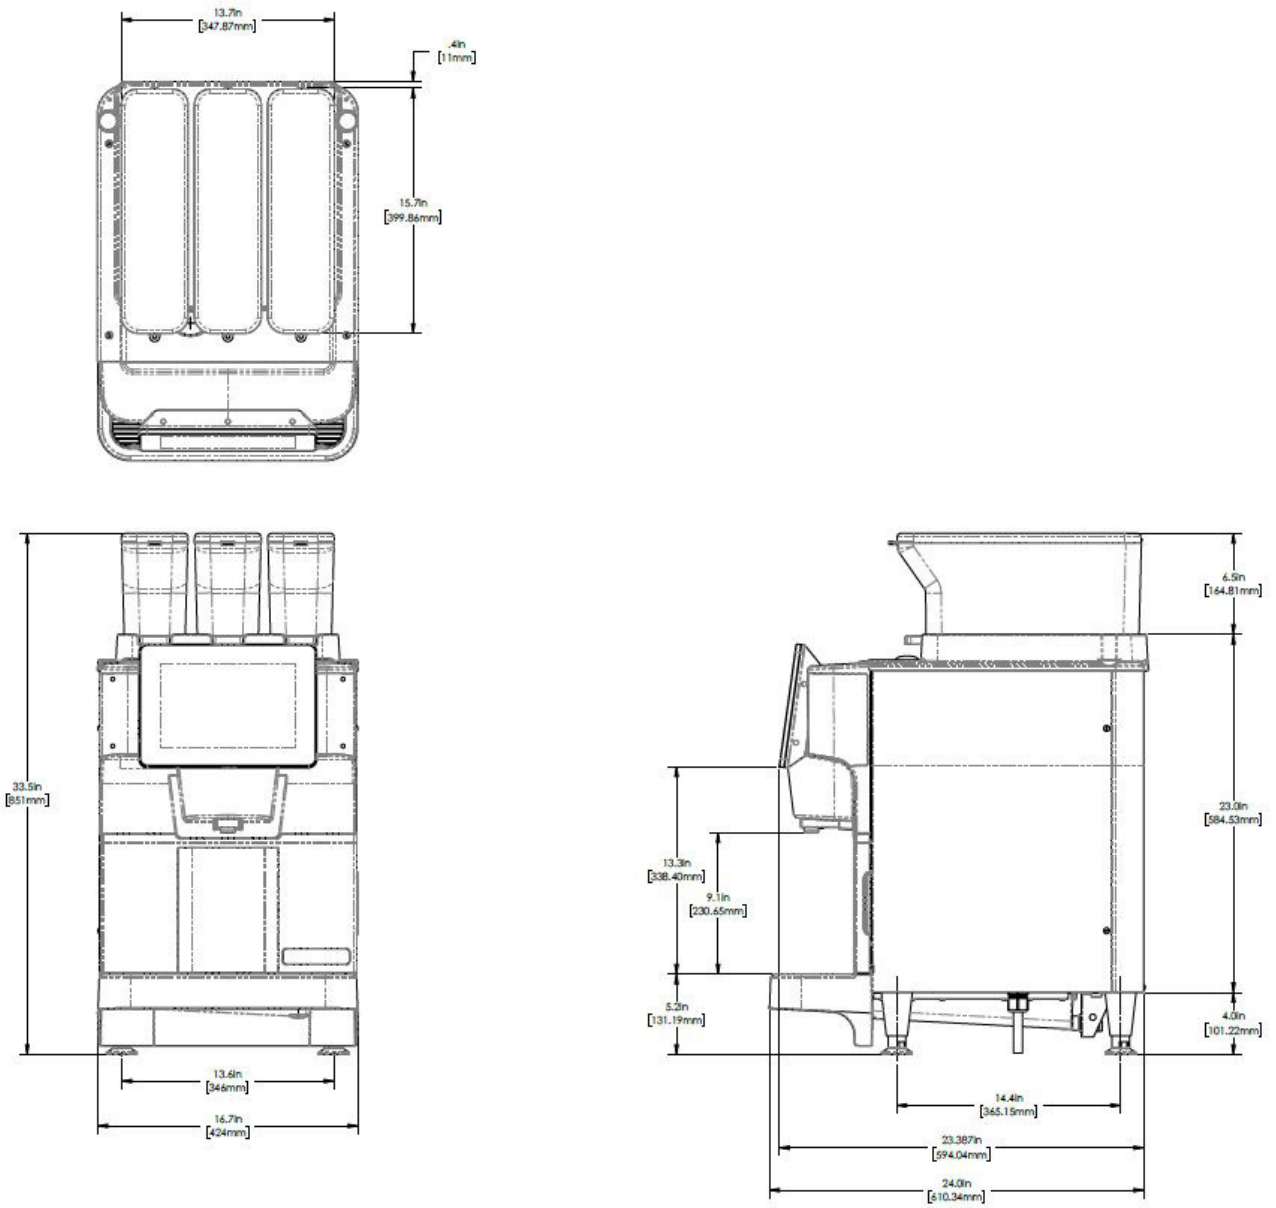

Agency:

Specifications

Product #: 55400.0104

Water Access: Plumbed

Finish: Stainless/Black

Hoppers: Three

Hopper Capacity: 3.00 lbs (1.361 kgs)

Dispense: Portion Control

Last Updated:
02/01/2022

	Unit			Shipping				
	Height	Width	Depth	Height	Width	Depth	Weight	Volume
English	33.5 in.	16.8 in.	24.4 in.	49.8 in.	27.5 in.	23.5 in.	181.000 lbs	18.606 ft³
Metric	85.1 cm	42.7 cm	62.0 cm	126.4 cm	69.9 cm	59.7 cm	82.102 kgs	0.527 m³