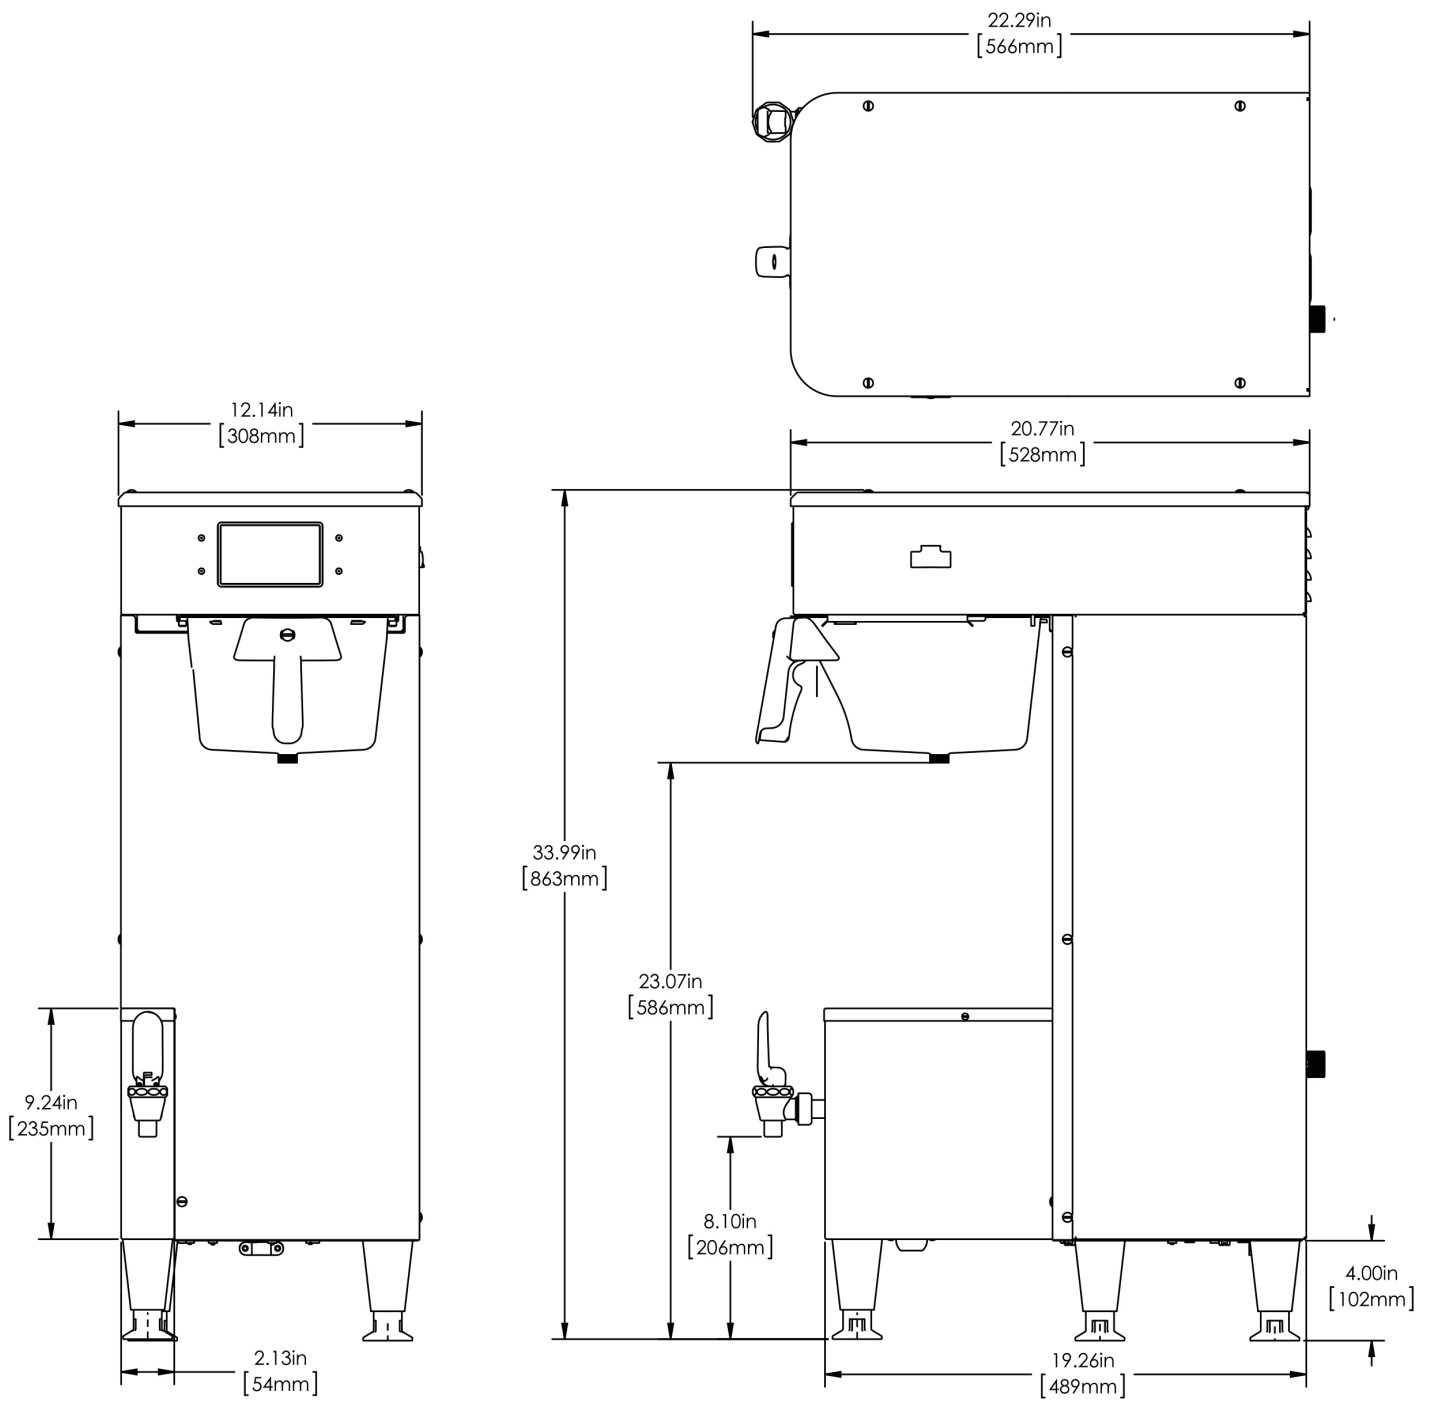

## Specifications

**Product #:** 54300.0101

**Water Access:** Plumbed

**Interface:** Wireless

**Finish:** Stainless

**Funnel:** Smart Funnel

**Faucet:** Side

**Legs:** 4" Satin Nickel Legs

Created on:  
01/24/2019

	Unit			Shipping				
	Width	Height	Depth	Width	Height	Depth	Weight	Volume
English	12.1 in.	34.0 in.	22.3 in.	14.3 in.	37.5 in.	26.2 in.	66.000 lbs	8.131 ft <sup>3</sup>
Metric	30.7 cm	86.4 cm	56.6 cm	36.3 cm	95.3 cm	66.5 cm	29.938 kgs	0.230 m <sup>3</sup>