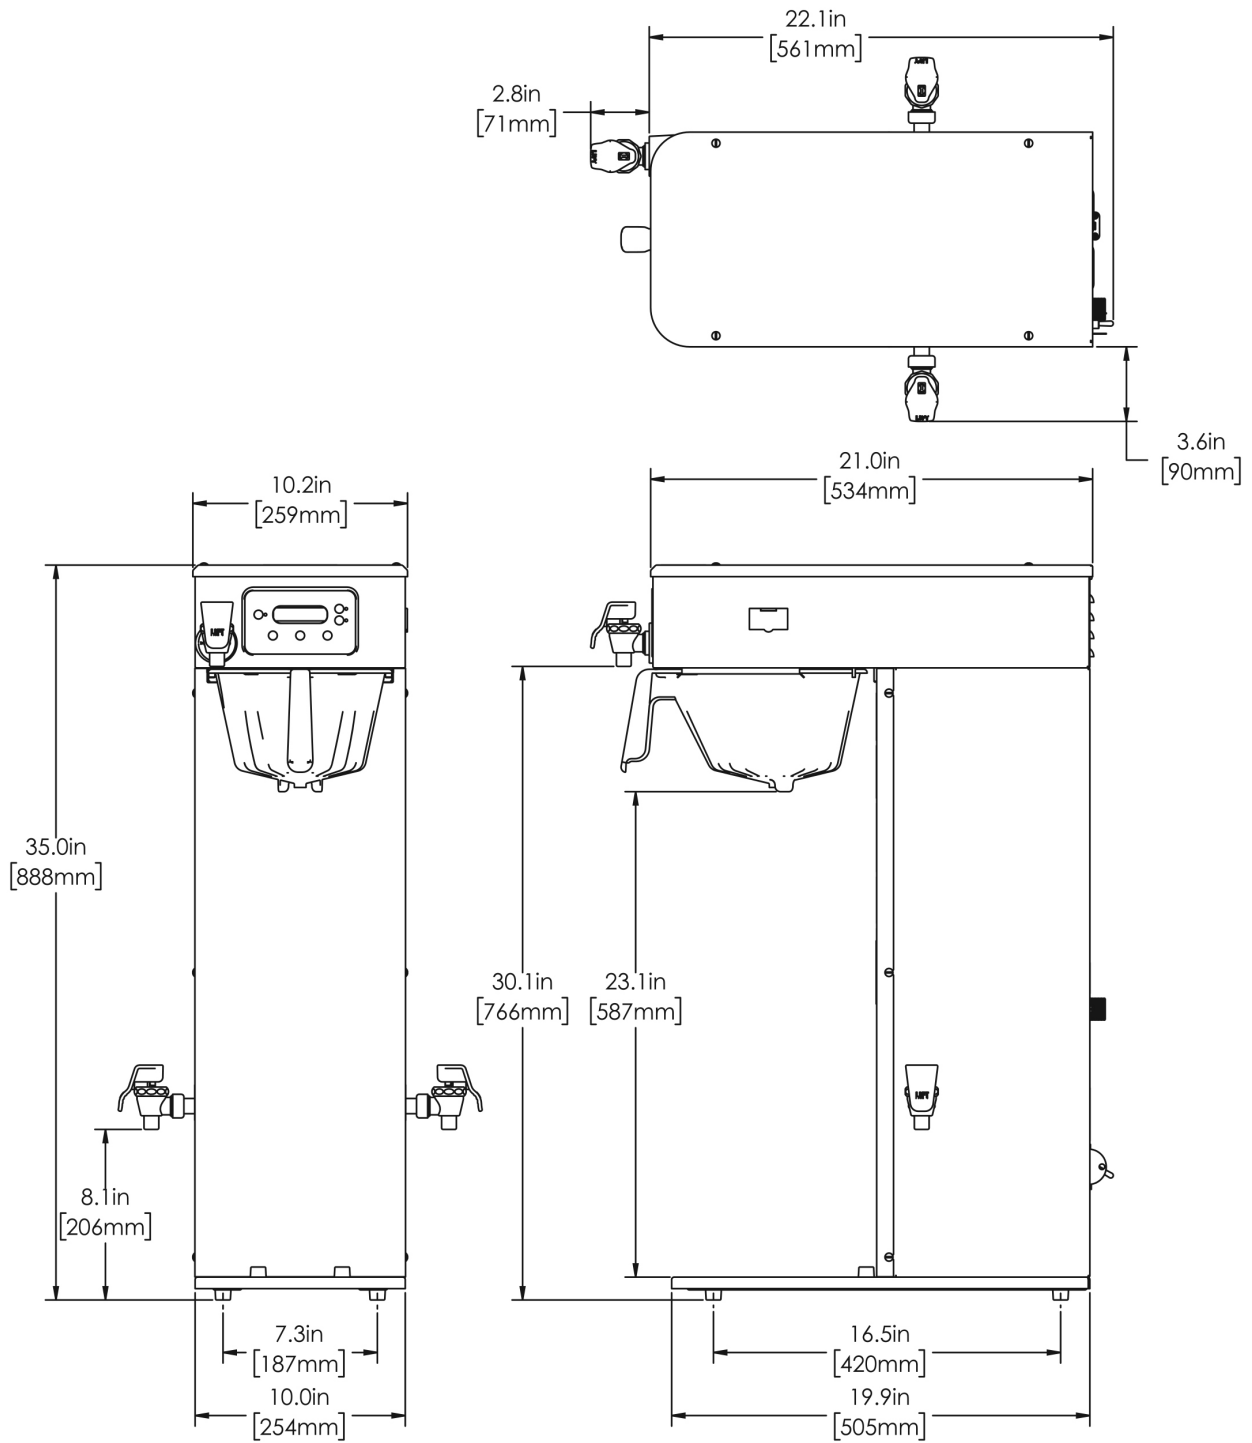

Last Updated:
01/26/2022

	Unit			Shipping				
	Height	Width	Depth	Height	Width	Depth	Weight	Volume
English	35.0 in.	10.2 in.	22.0 in.	-	-	-	47.860 lbs	-
Metric	88.9 cm	25.9 cm	55.9 cm	-	-	-	21.709 kgs	-